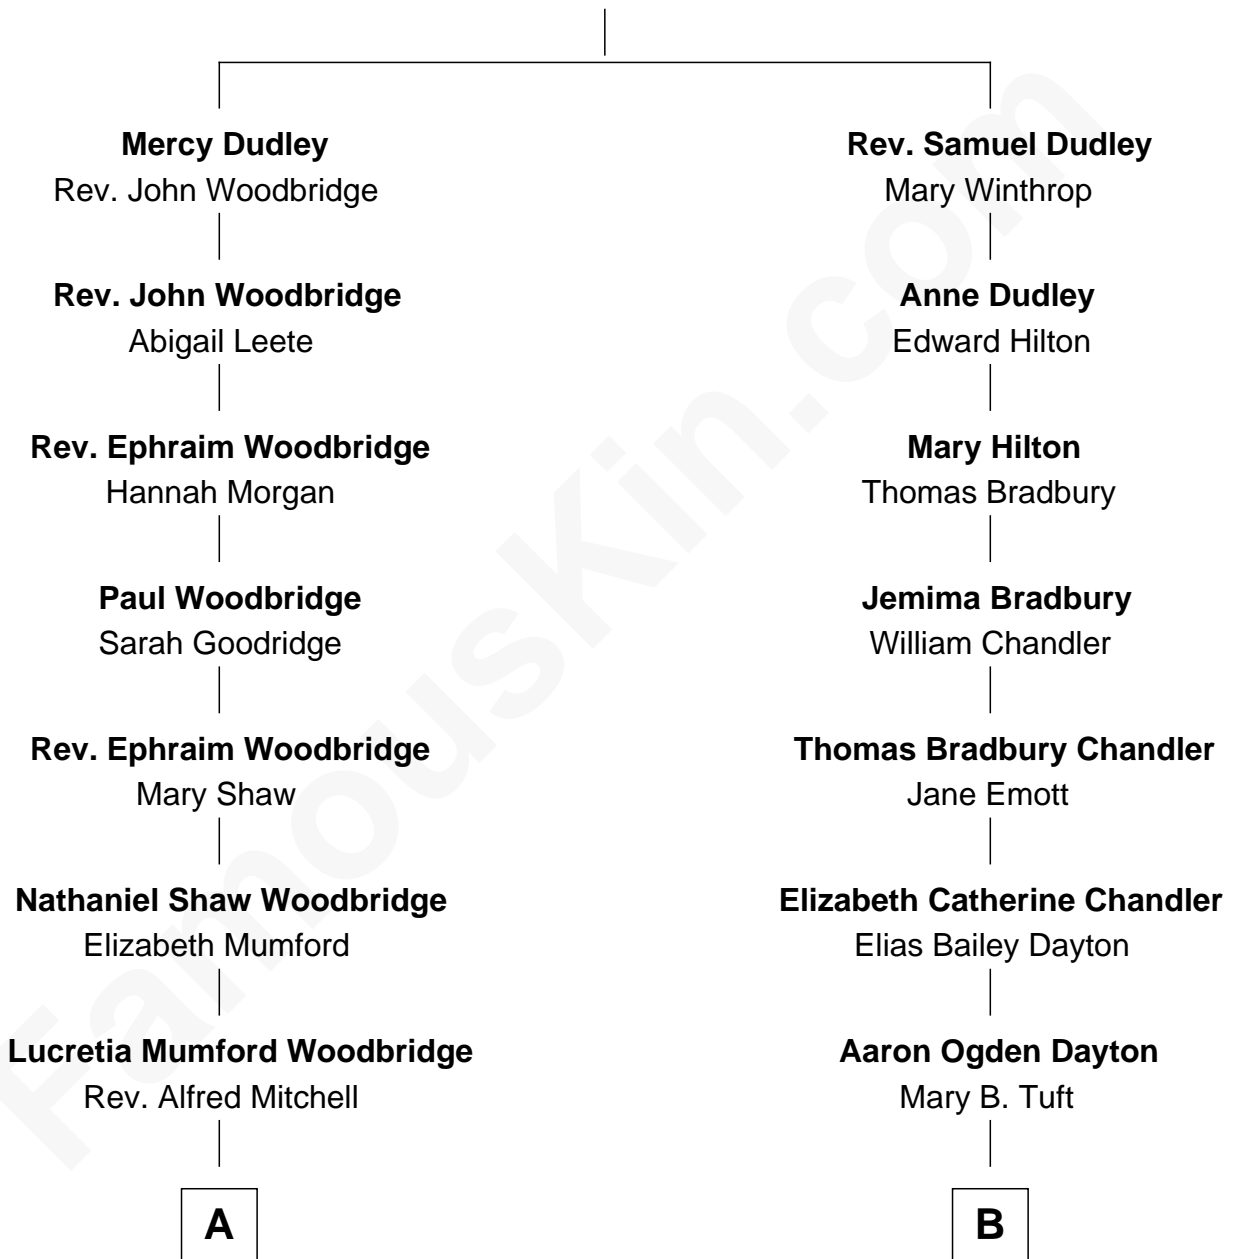

FamousKin.com Relationship Chart of

Paget Brewster

TV Actress

11th cousin 1 time removed of

Christopher Reeve

Movie Actor

Gov. Thomas Dudley

Dorothy York

A

Donald Grant Mitchell

Mary Frances Pringle

Mary Pringle Mitchell

Edward Larned Ryerson

Donald Mitchell Ryerson

Isabelle McGenniss

Joan Ryerson

George Washington Wales Brewster

Galen Brewster

Hathaway Tew

Paget Brewster

TV Actress

B

Katherine Irving Dayton

Henry Baldwin