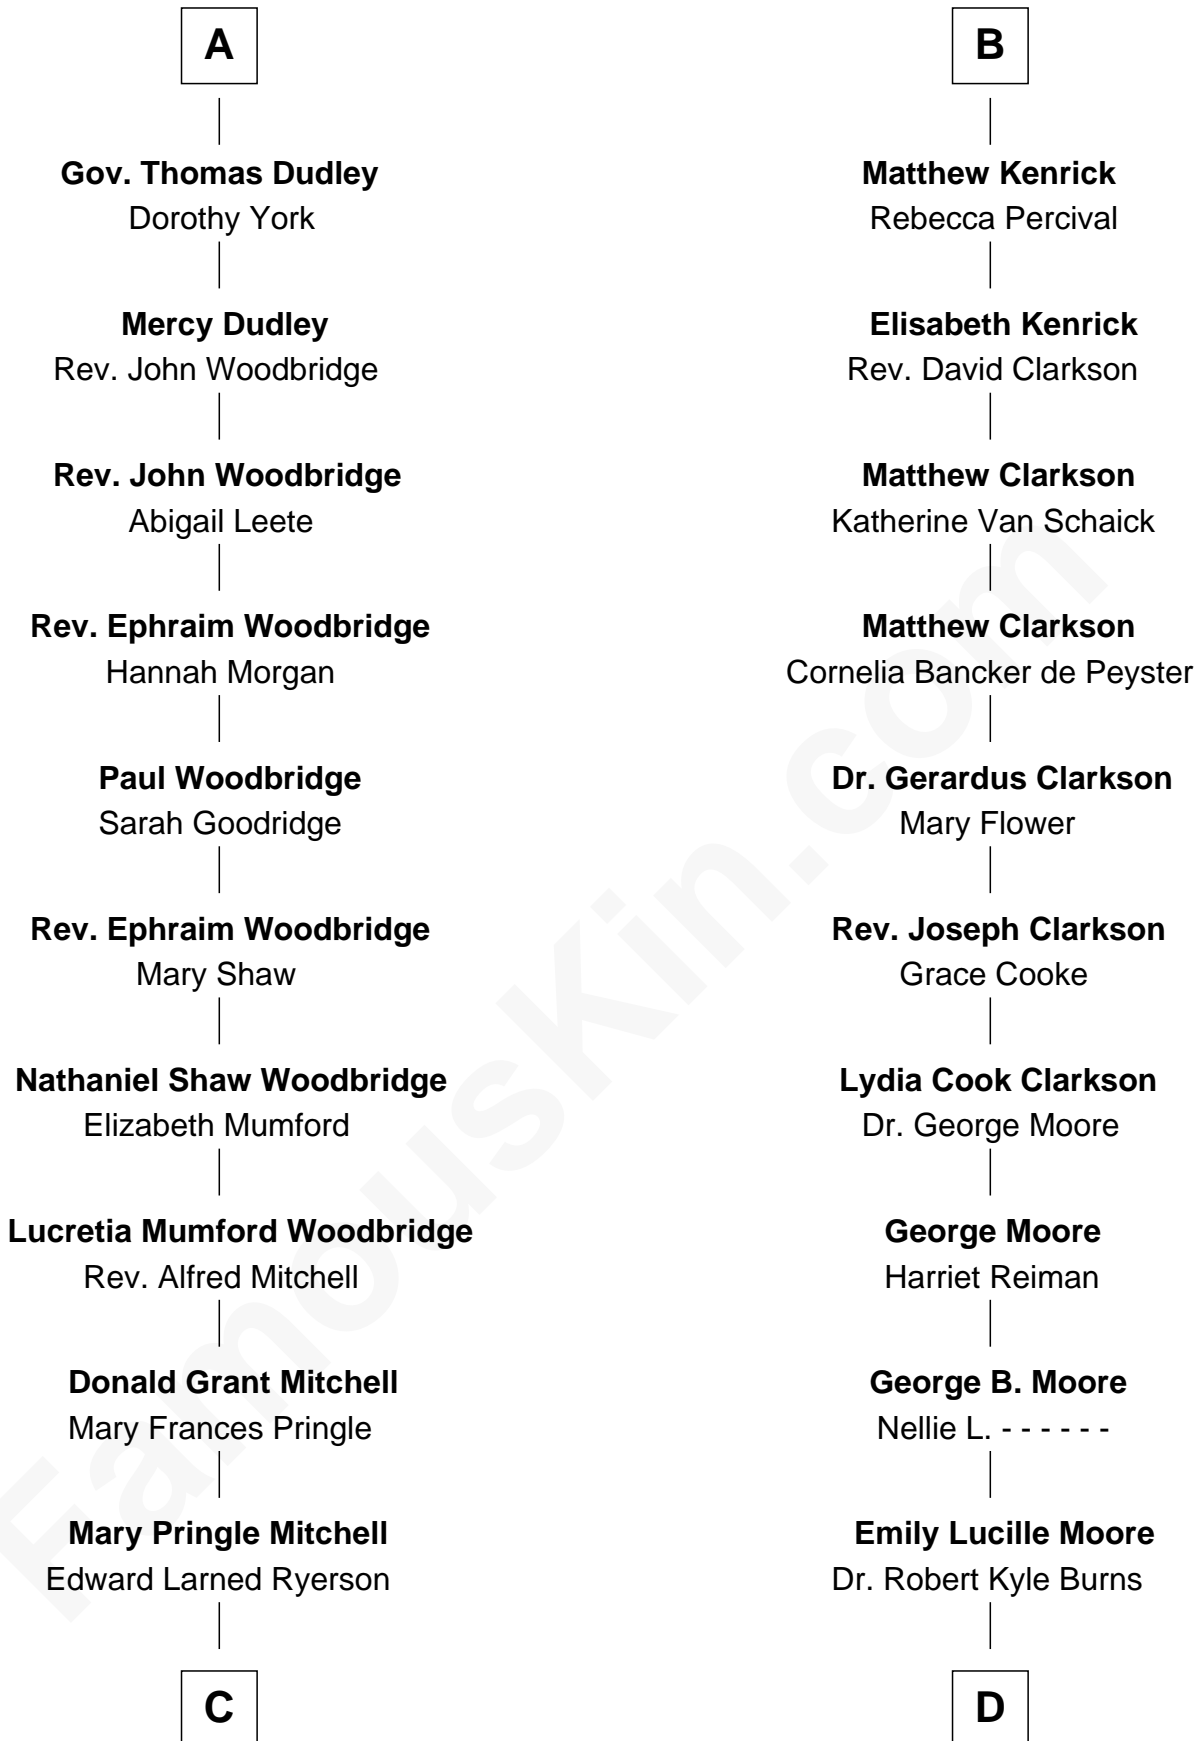

# FamousKin.com Relationship Chart of

**Paget Brewster**

*TV Actress*

18th cousin 2 times removed of

**Ken Burns**

*Documentary Filmmaker*

**Sir Reynold Grey**

*with wife  
Margaret de Ros*

**Sir Edward Grey**  
-----

**Cecily Bonville**  
Thomas Grey

**Agnes Grey**  
Richard Mitton

**Cecily Grey**  
Sir John Sutton

**Elizabeth Mitton**  
Nicholas Grosvenor

**Sir Henry Dudley**  
----- Ashton

**Eleanor Grosvenor**  
Jasper Lodge

*Probable*

**Roger Dudley**  
Susanna Thorne

**Elizabeth Lodge**  
John Kenrick

**A**

**B**

**C**

**Donald Mitchell Ryerson**

Isabelle McGenniss

**Joan Ryerson**

George Washington Wales Brewster

**Galen Brewster**

Hathaway Tew

**Paget Brewster**

*TV Actress*

**D**