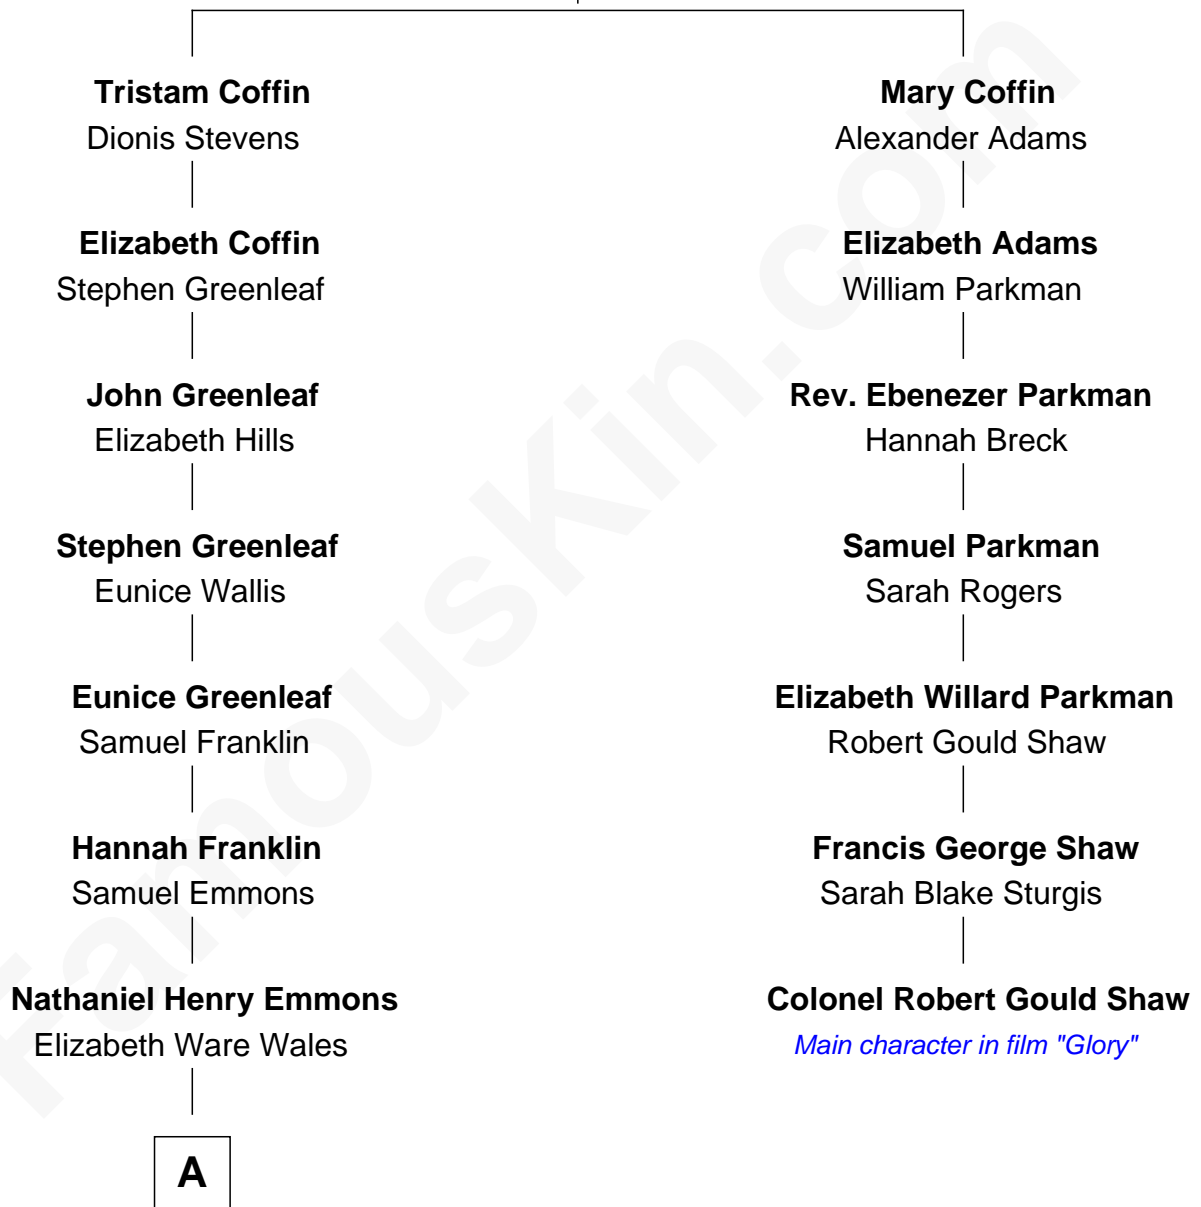

FamousKin.com Relationship Chart of

Paget Brewster

TV Actress

6th cousin 5 times removed of

Colonel Robert Gould Shaw

U.S. Civil War leader of film "Glory" fame

Peter Coffin

Joan Kember

A

Ann Wales Emmons

Benjamin Brewster

Dr. George Washington Wales Brewster

Ellen Mackenzie Hodge

George Washington Wales Brewster

Joan Ryerson

Galen Brewster

Hathaway Tew

Paget Brewster

TV Actress