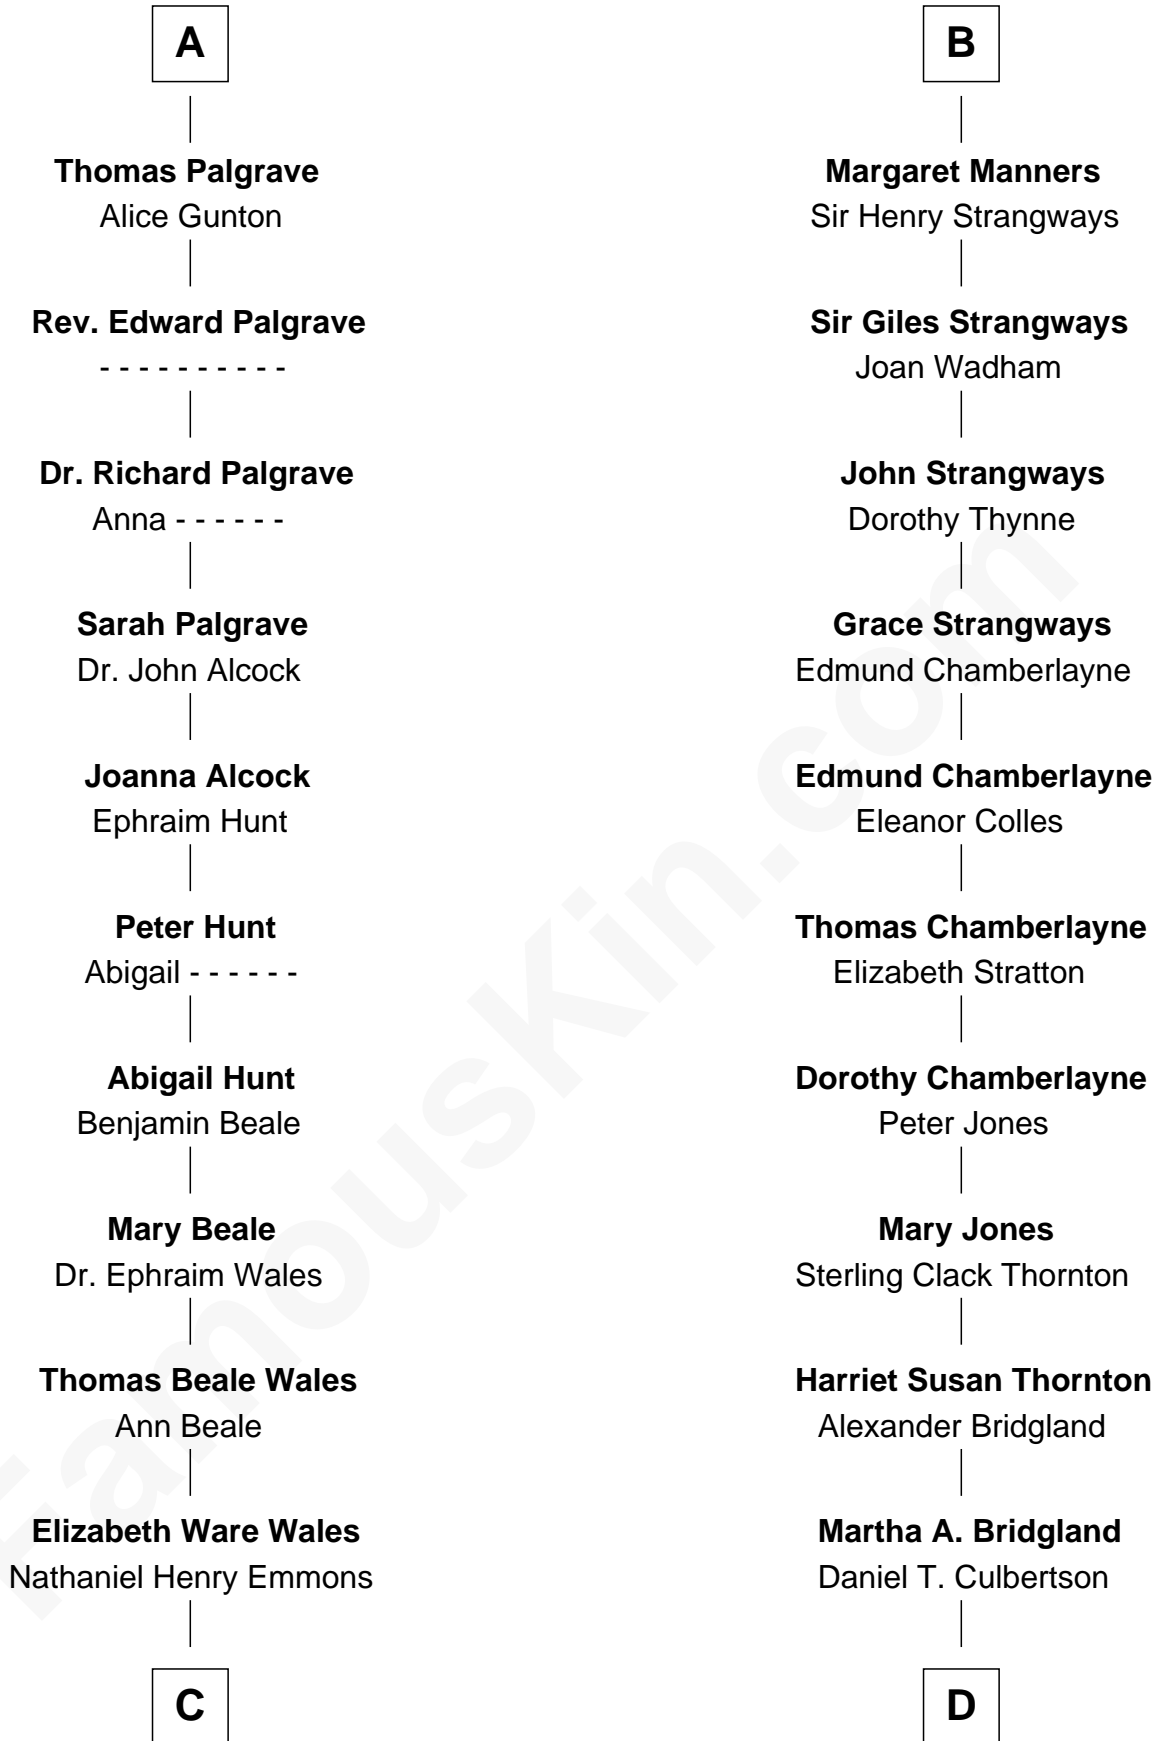

FamousKin.com Relationship Chart of

Paget Brewster

TV Actress

19th cousin 2 times removed of

Steve McQueen

Movie Actor

Henry Plantagenet

Maud de Chaworth

Richard Fitzalan

Alice Fitzalan

Sir Thomas de Holand

Eleanor Holand

Roger Mortimer

Anne de Mortimer

Richard of York

Sir Richard Plantagenet

Cecily Neville

Anne of York

Sir Thomas St. Leger

Anne St. Leger

Sir George Manners

B

C

Ann Wales Emmons

Benjamin Brewster

Dr. George Washington Wales Brewster

Ellen Mackenzie Hodge

George Washington Wales Brewster

Joan Ryerson

Galen Brewster

Hathaway Tew

Paget Brewster