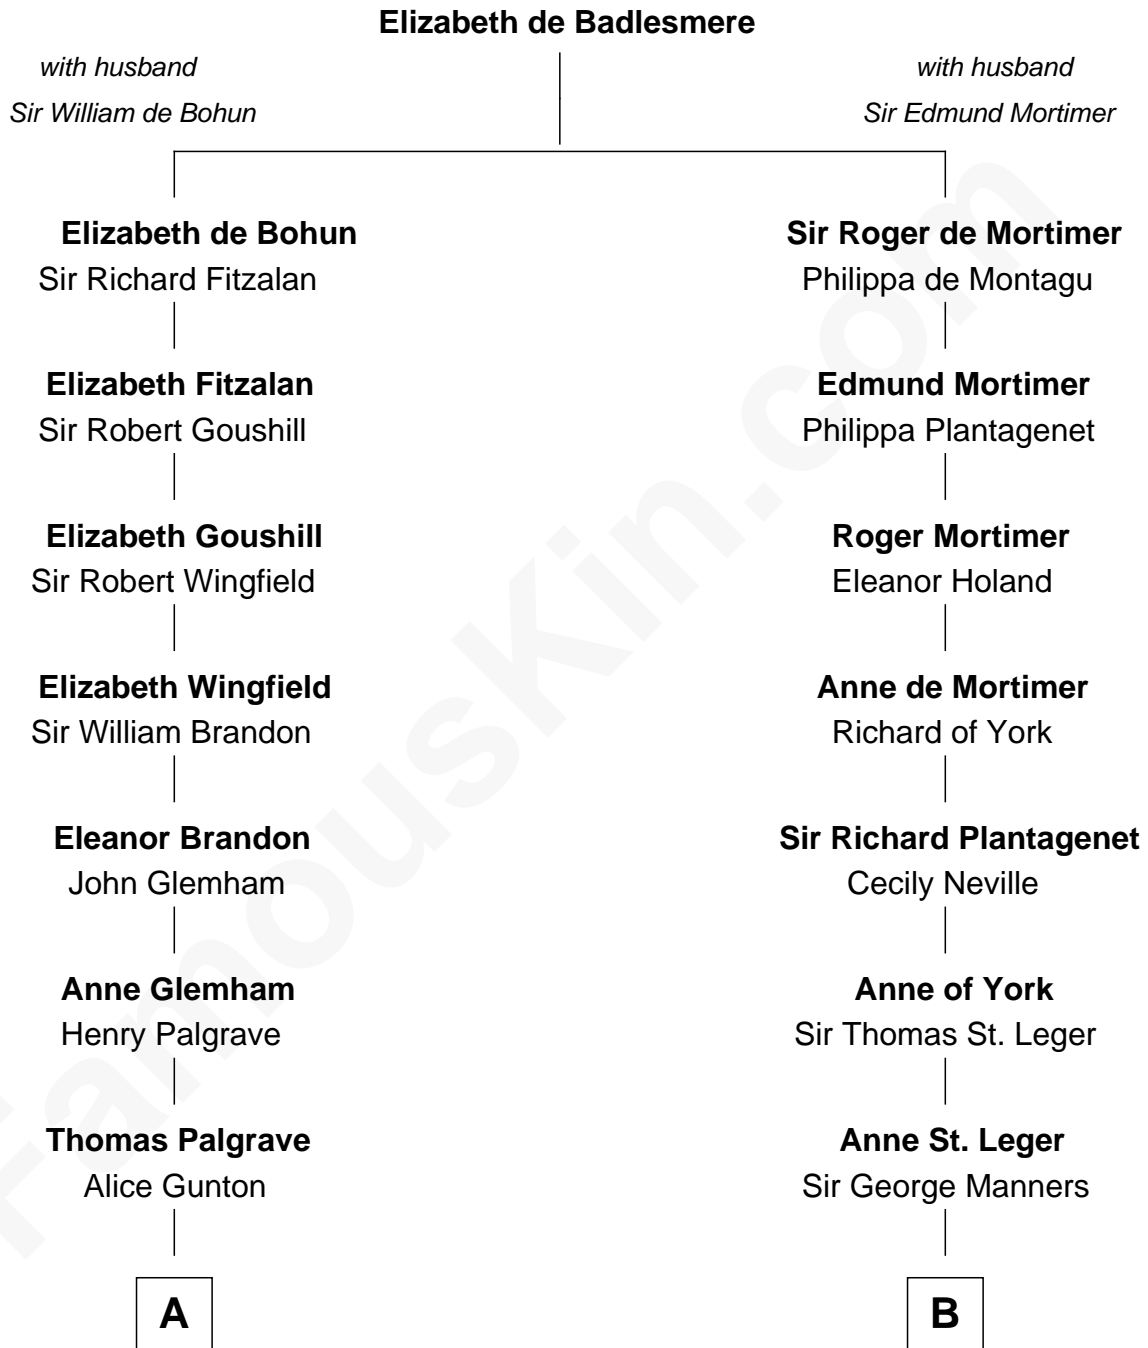

# FamousKin.com Relationship Chart of

**Paget Brewster**

*TV Actress*

19th cousin 1 time removed of

**Steve McQueen**

*Movie Actor*

**C**

**Dr. George Washington Wales Brewster**

Ellen Mackenzie Hodge

**George Washington Wales Brewster**

Joan Ryerson

**Galen Brewster**

Hathaway Tew

**Paget Brewster**

*TV Actress*

**D**