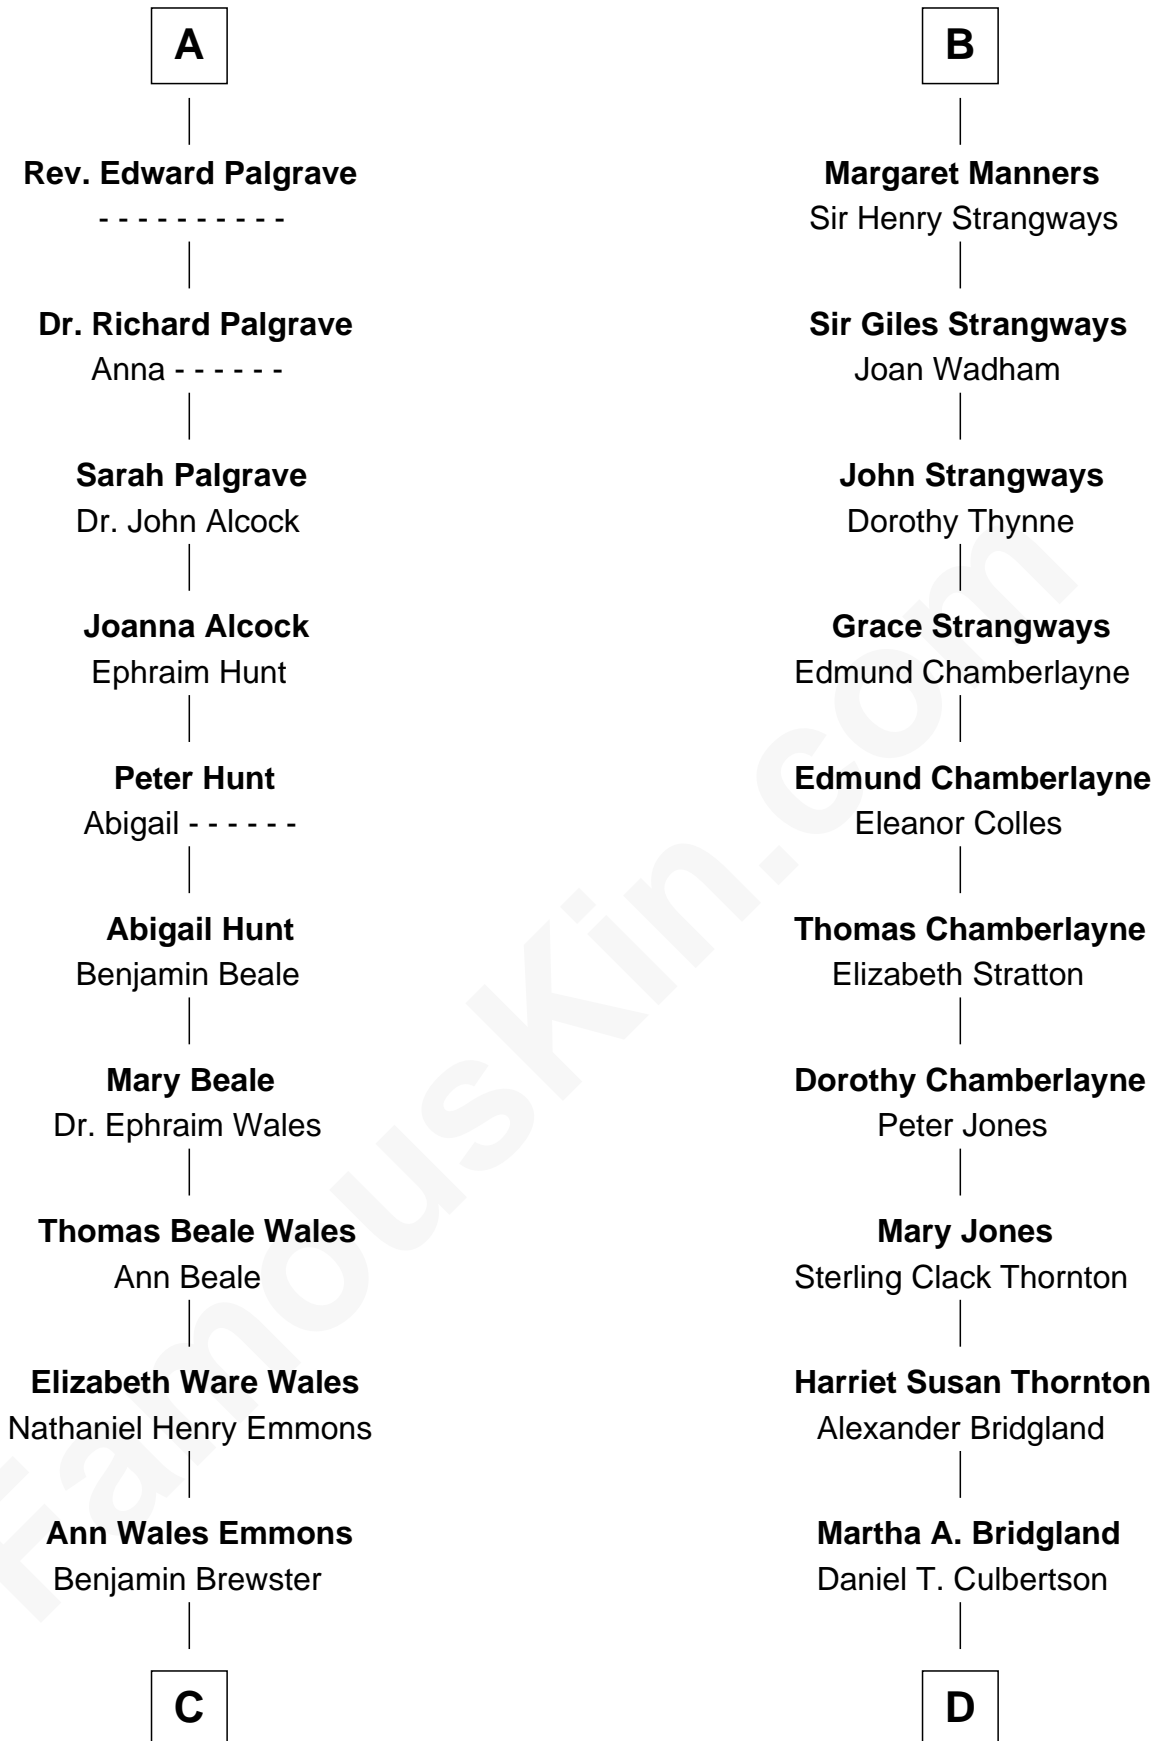

# FamousKin.com Relationship Chart of

**Paget Brewster**

*TV Actress*

19th cousin 1 time removed of

**Steve McQueen**

*Movie Actor*

**C**

**Dr. George Washington Wales Brewster**

Ellen Mackenzie Hodge

**George Washington Wales Brewster**

Joan Ryerson

**Galen Brewster**

Hathaway Tew

**Paget Brewster**

*TV Actress*

**D**

**Caroline Myrtle Culbertson**

Lewis D. McQueen

**William Terence McQueen**

Julian Crawford

**Steve McQueen**

*Movie Actor*

FamousKin.com