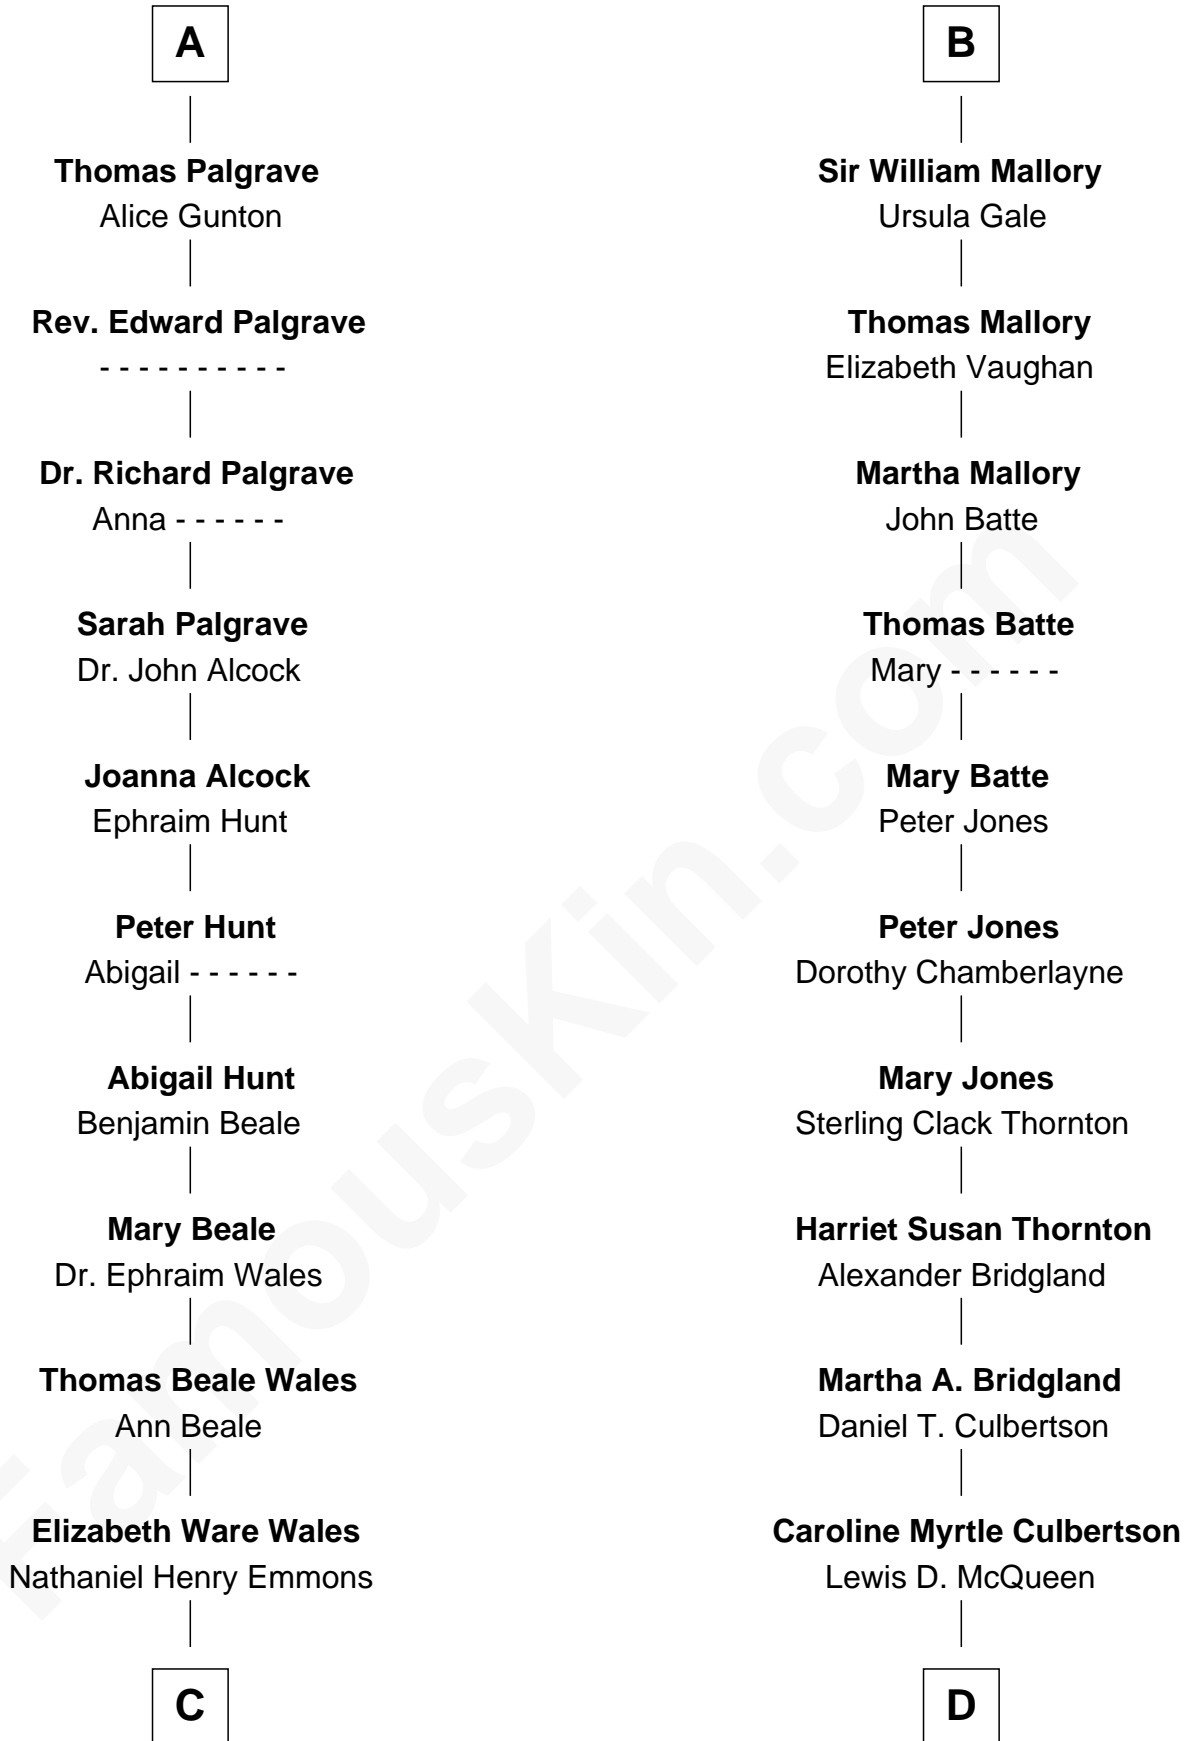

FamousKin.com Relationship Chart of

Paget Brewster

TV Actress

18th cousin 3 times removed of

Steve McQueen

Movie Actor

Edmund Fitzalan

Alice de Warenne

Richard Fitzalan
Eleanor Plantagenet

Sir Richard Fitzalan
Elizabeth de Bohun

Elizabeth Fitzalan
Sir Robert Goushill

Elizabeth Goushill
Sir Robert Wingfield

Elizabeth Wingfield
Sir William Brandon

Eleanor Brandon
John Glemham

Anne Glemham
Henry Palgrave

A

Aline Fitzalan

Sir Roger le Strange

Lucy le Strange
Sir William Willoughby

Margery Willoughby
Sir William FitzHugh

Lora FitzHugh
Sir John Constable

Joan Constable
Sir William Mallory

Sir John Mallory
Margaret Thwaites

Sir William Mallory
Jane Norton

B

C

Ann Wales Emmons

Benjamin Brewster

Dr. George Washington Wales Brewster

Ellen Mackenzie Hodge