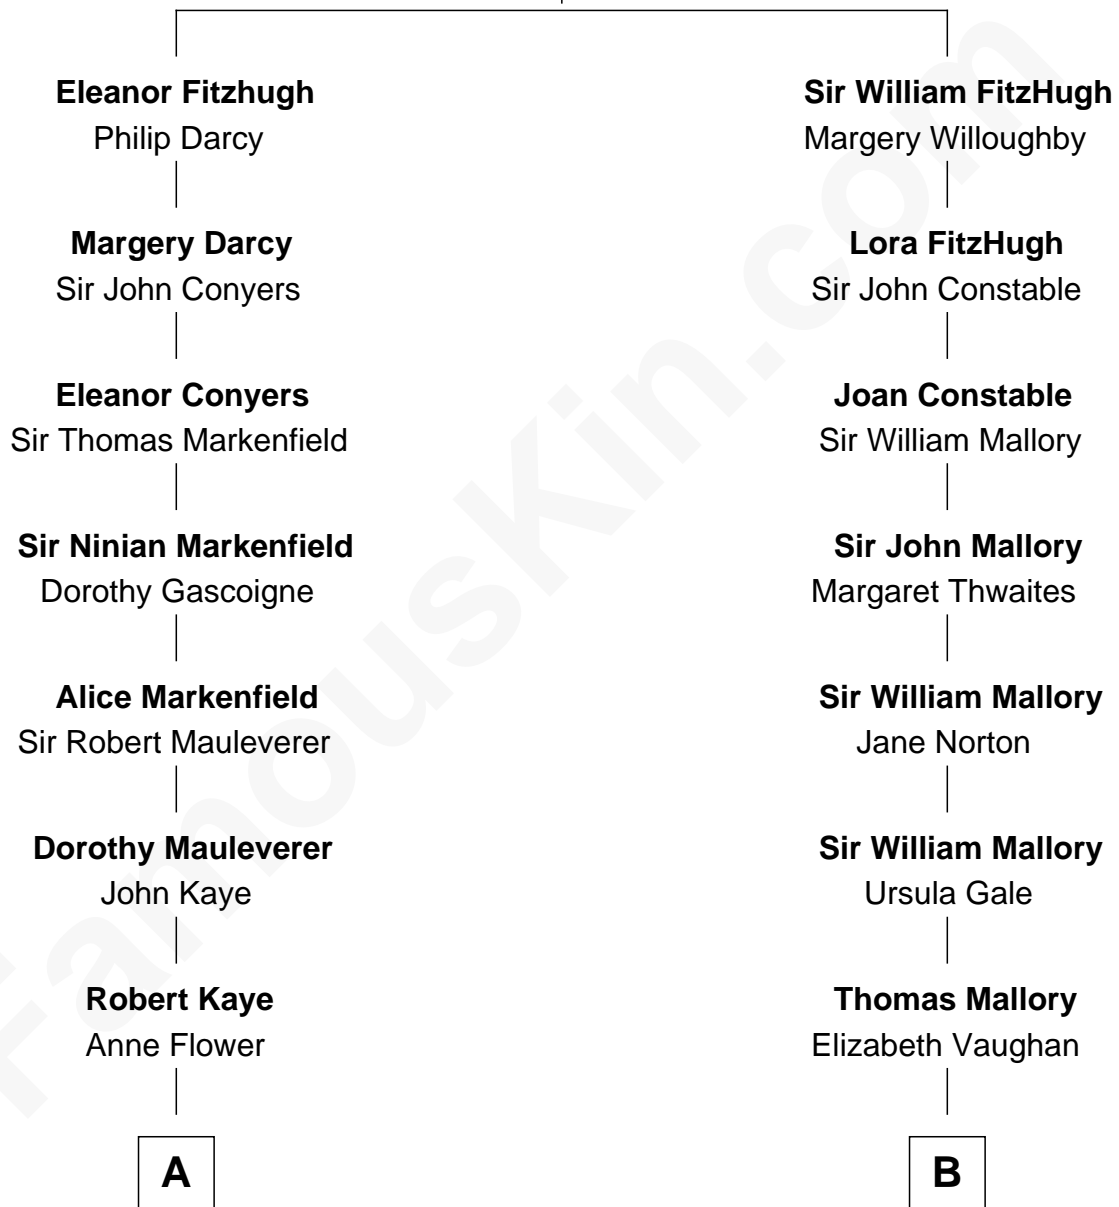

FamousKin.com Relationship Chart of

Paget Brewster

TV Actress

16th cousin 5 times removed of

Steve McQueen

Movie Actor

Henry FitzHugh

Elizabeth Grey

C

—
Mary Pringle Mitchell
Edward Larned Ryerson

—
Donald Mitchell Ryerson
Isabelle McGenniss

—
Joan Ryerson
George Washington Wales Brewster

—
Galen Brewster
Hathaway Tew

—
Paget Brewster
TV Actress

FamousKin.com