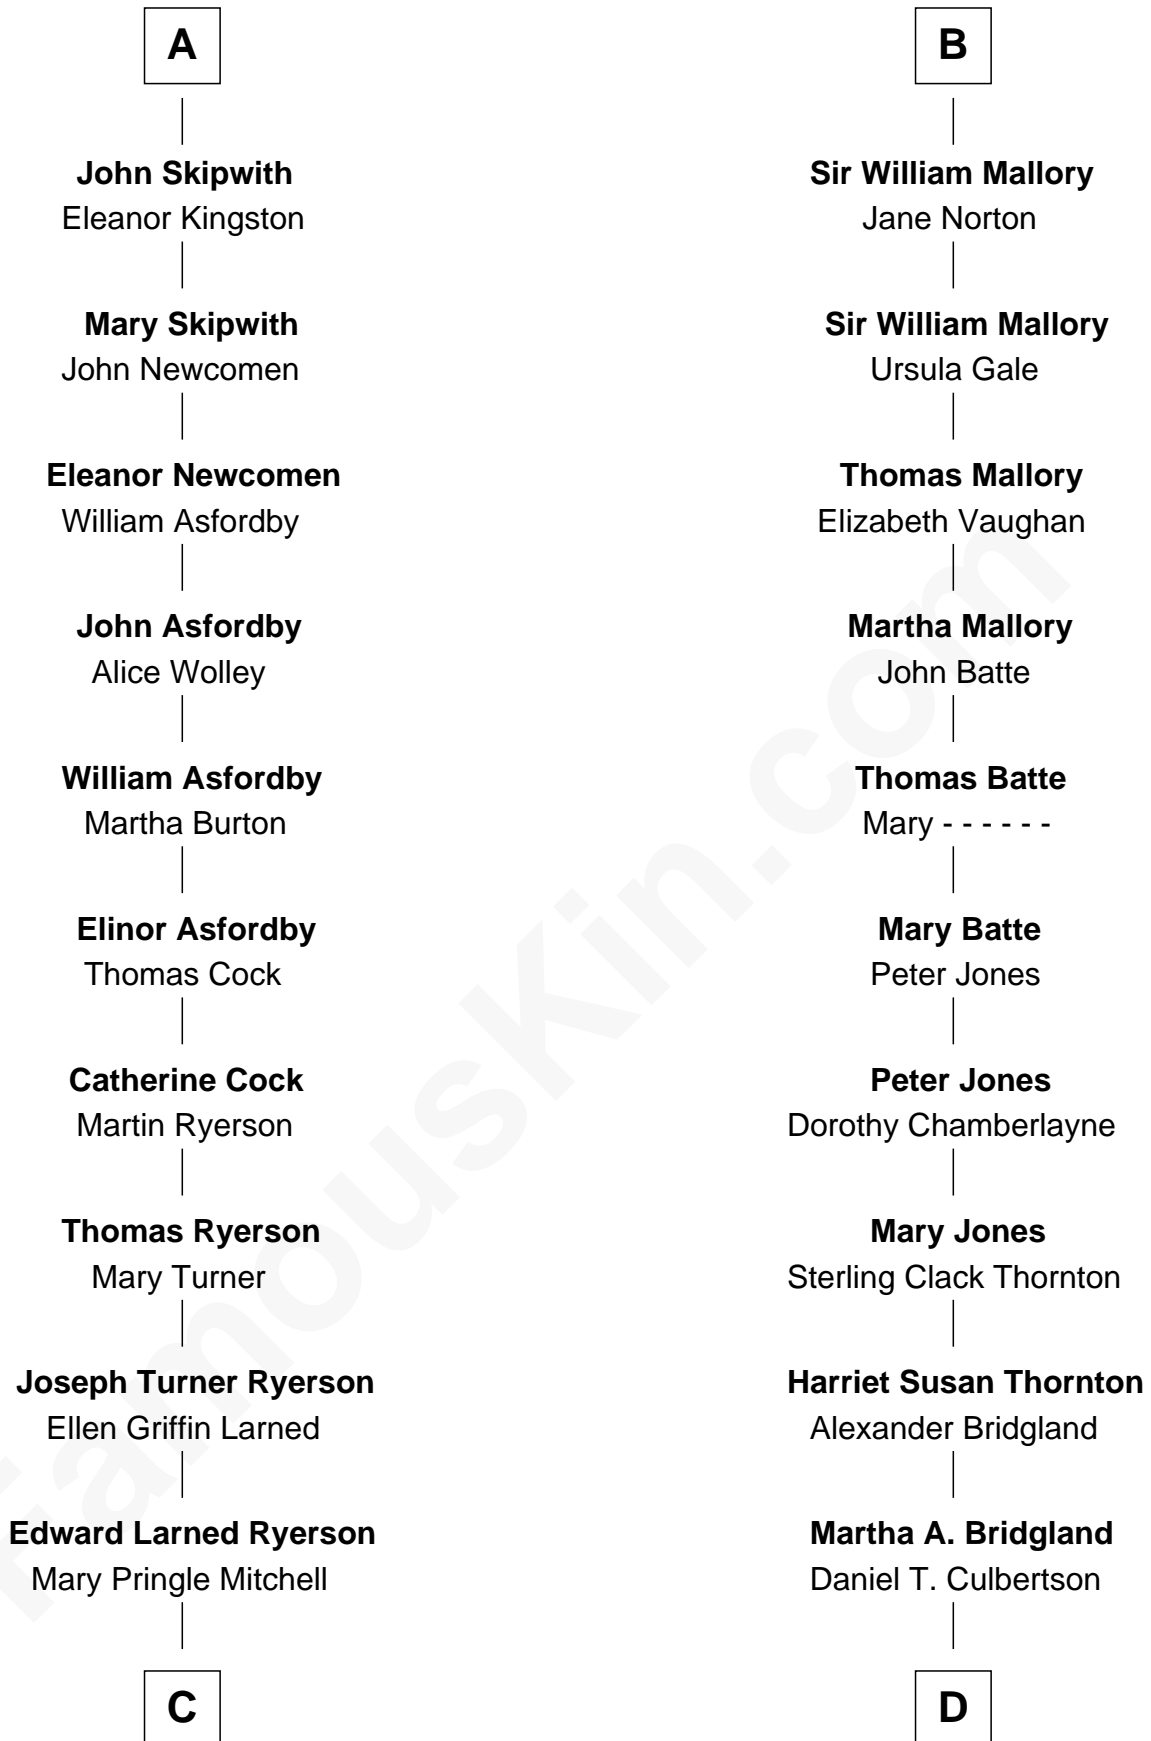

FamousKin.com Relationship Chart of

Paget Brewster

TV Actress

19th cousin 1 time removed of

Steve McQueen

Movie Actor

C

Donald Mitchell Ryerson

Isabelle McGenniss

Joan Ryerson

George Washington Wales Brewster

Galen Brewster

Hathaway Tew

Paget Brewster

TV Actress

D