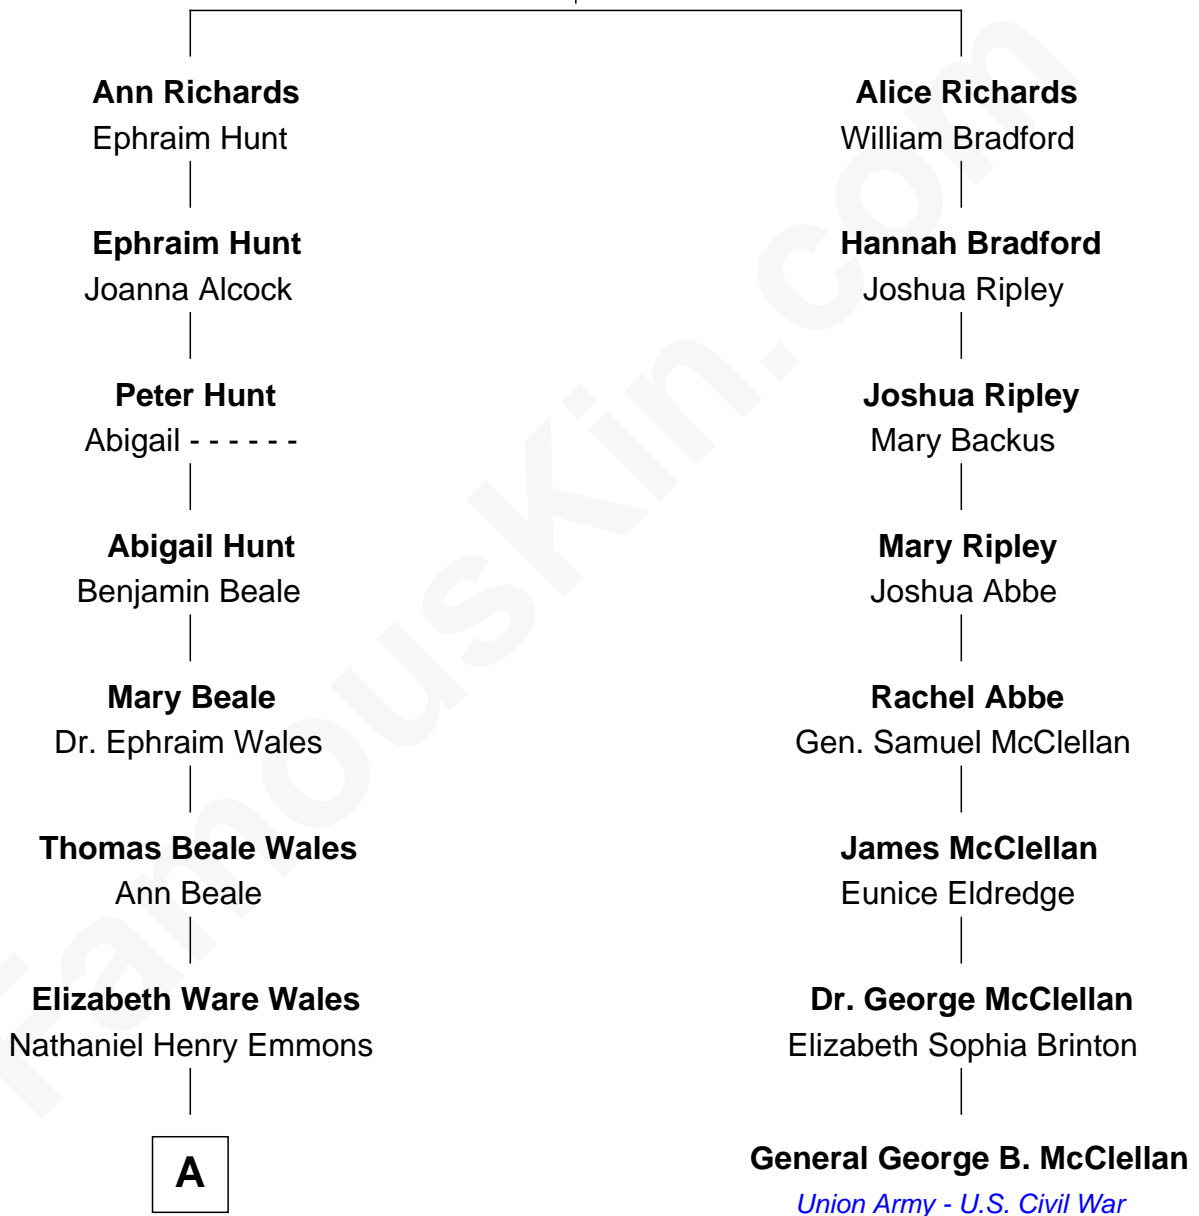

FamousKin.com
Relationship Chart of
Paget Brewster
TV Actress

7th cousin 4 times removed of
General George B. McClellan
Union Army - U.S. Civil War

Thomas Richards
 Welthian - - - - -

A

Ann Wales Emmons

Benjamin Brewster

Dr. George Washington Wales Brewster

Ellen Mackenzie Hodge

George Washington Wales Brewster

Joan Ryerson

Galen Brewster

Hathaway Tew

Paget Brewster

TV Actress