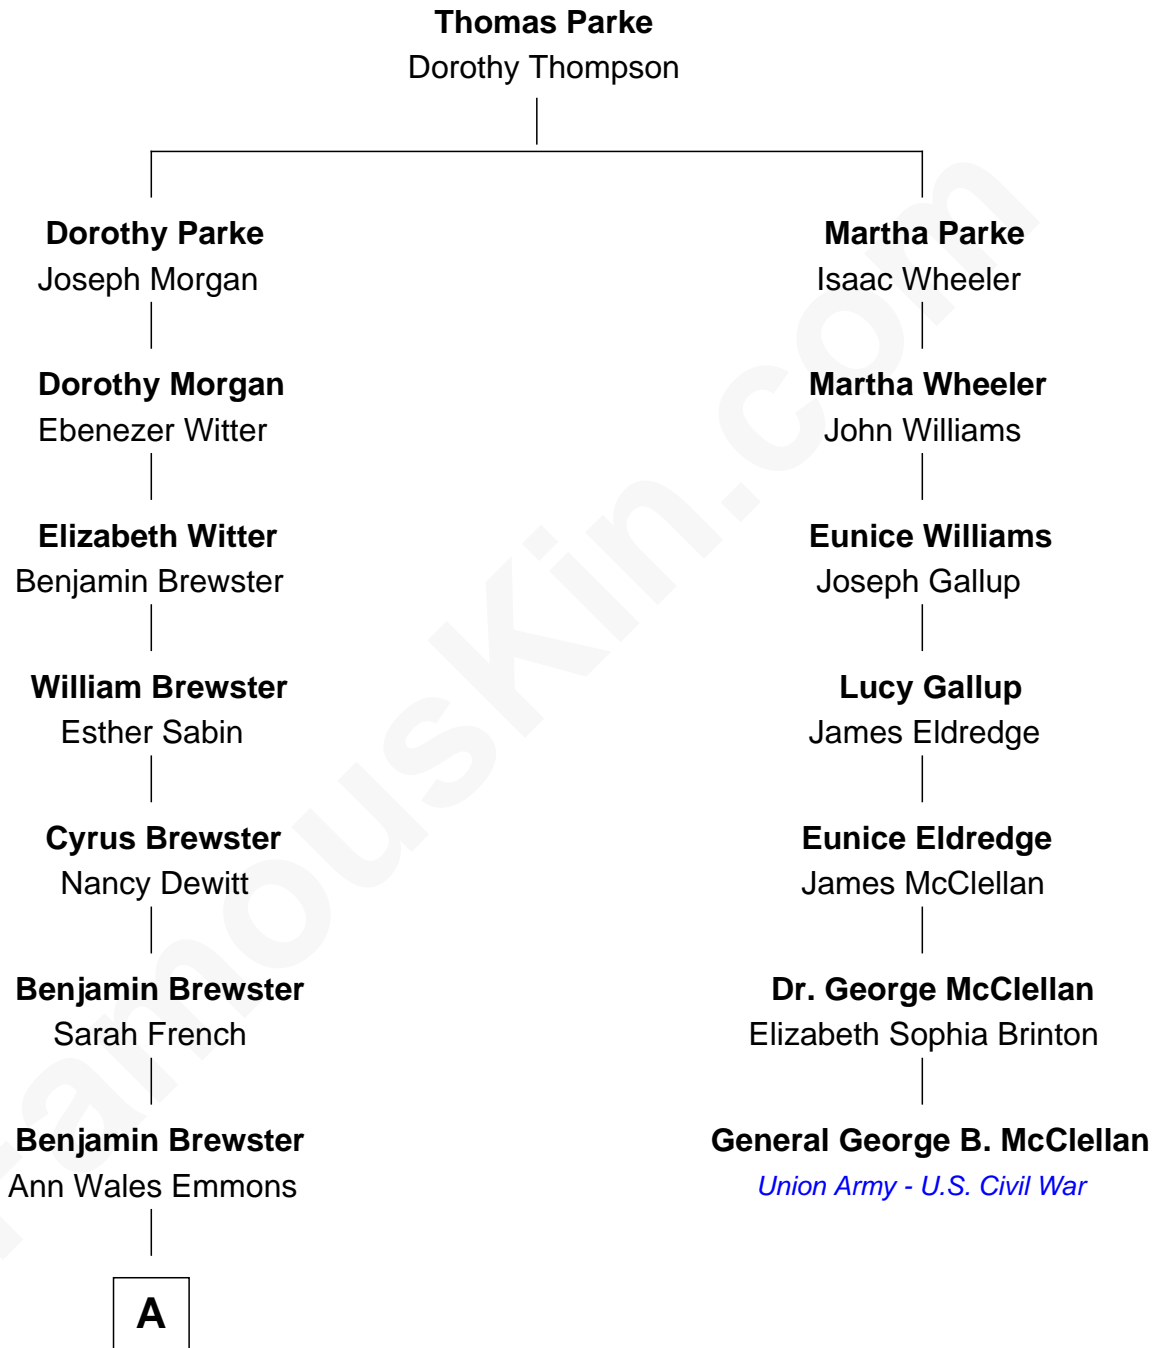

FamousKin.com
Relationship Chart of
Paget Brewster
TV Actress

6th cousin 4 times removed of
General George B. McClellan
Union Army - U.S. Civil War

A

Dr. George Washington Wales Brewster

Ellen Mackenzie Hodge

George Washington Wales Brewster

Joan Ryerson

Galen Brewster

Hathaway Tew

Paget Brewster

TV Actress

FamousKin.com