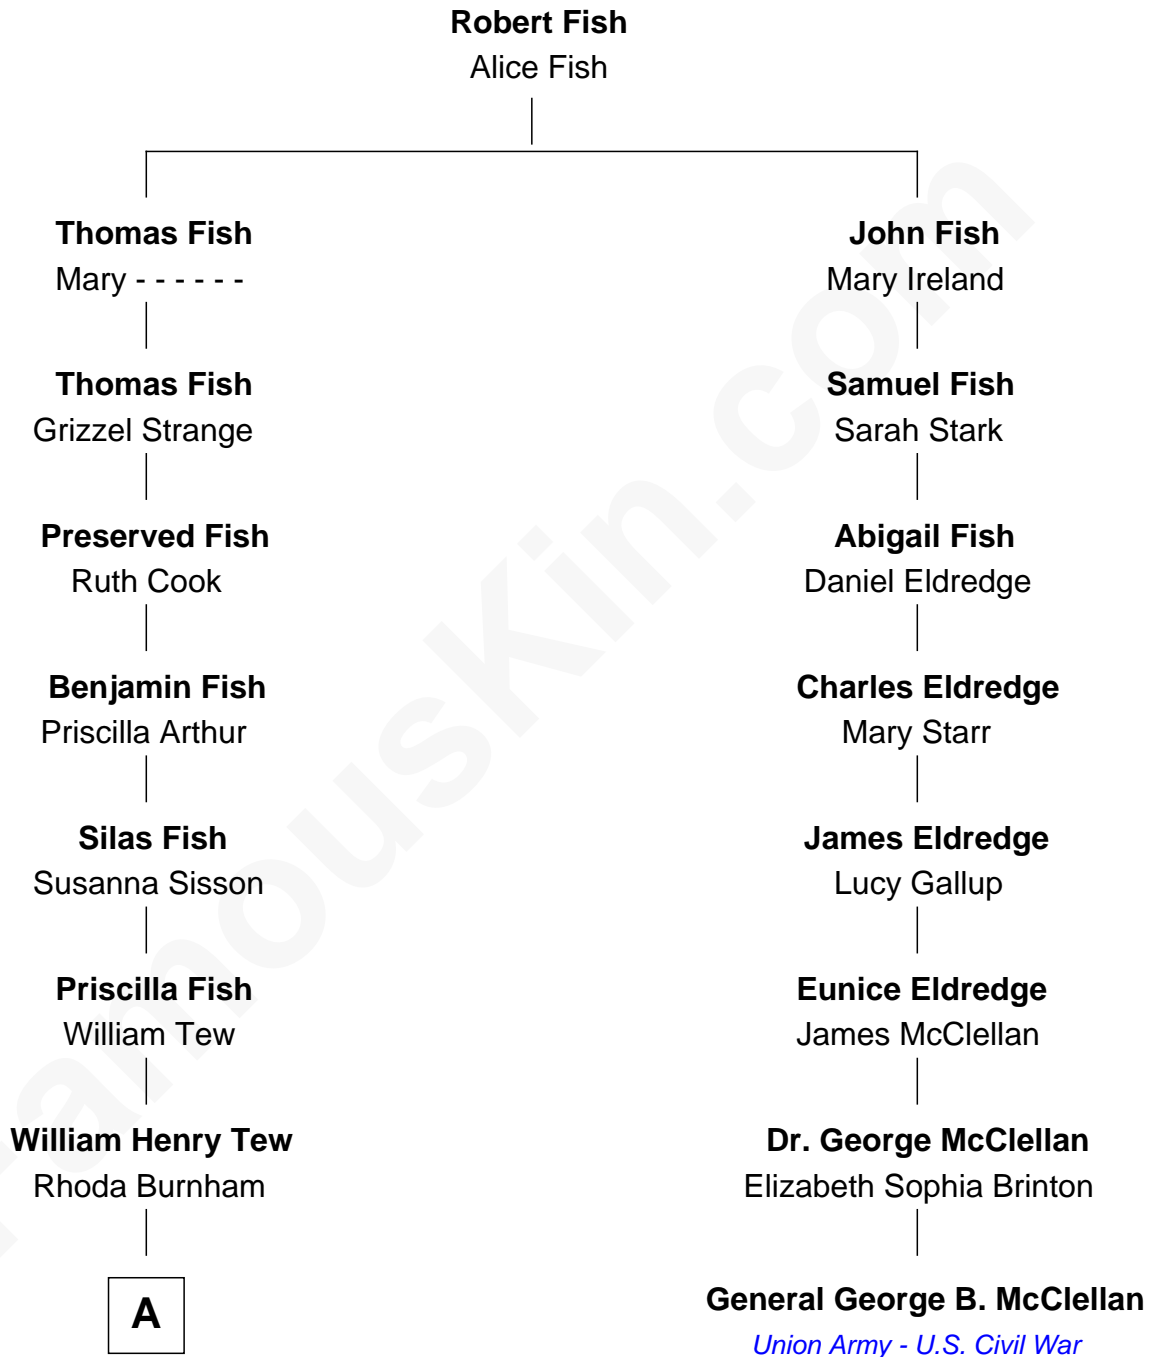

FamousKin.com
Relationship Chart of
Paget Brewster
TV Actress

7th cousin 4 times removed of
General George B. McClellan
Union Army - U.S. Civil War

A

—
Harvey William Tew

Susan D. Goodrich

—
James Dinsmore Tew

Elinor Edith Bechtel

—
John Bechtel Tew

Valerie Hathaway

—
Hathaway Tew

Galen Brewster

—
Paget Brewster

TV Actress