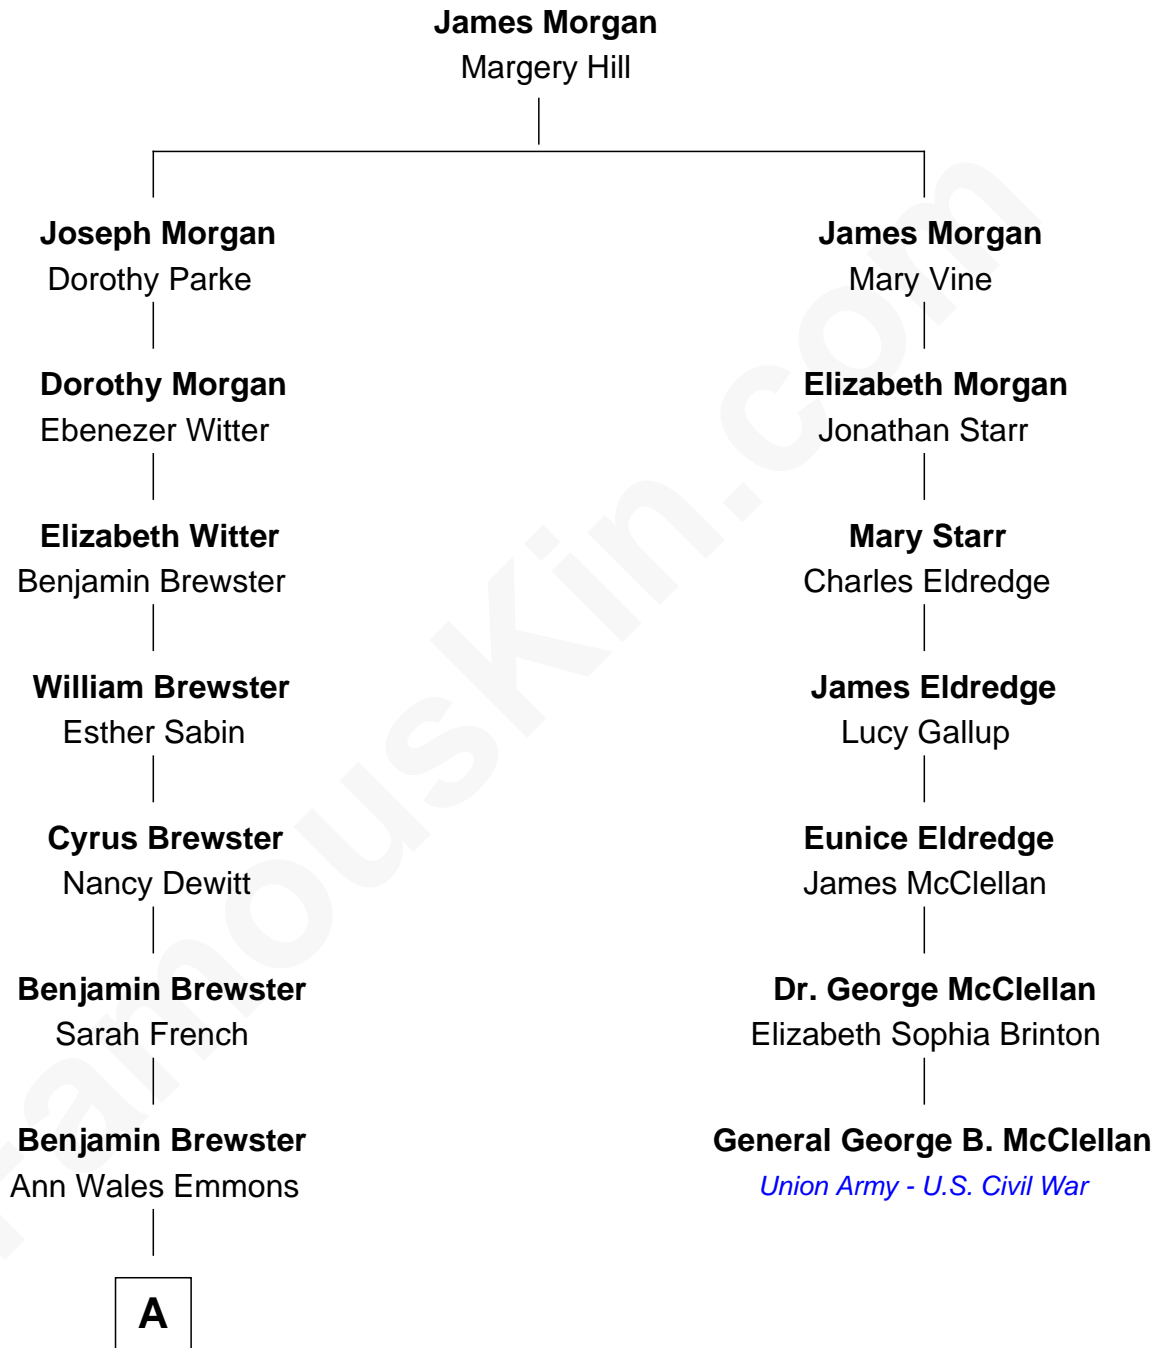

FamousKin.com
Relationship Chart of
Paget Brewster
TV Actress

6th cousin 4 times removed of
General George B. McClellan
Union Army - U.S. Civil War

A

Dr. George Washington Wales Brewster

Ellen Mackenzie Hodge

George Washington Wales Brewster

Joan Ryerson

Galen Brewster

Hathaway Tew

Paget Brewster

TV Actress