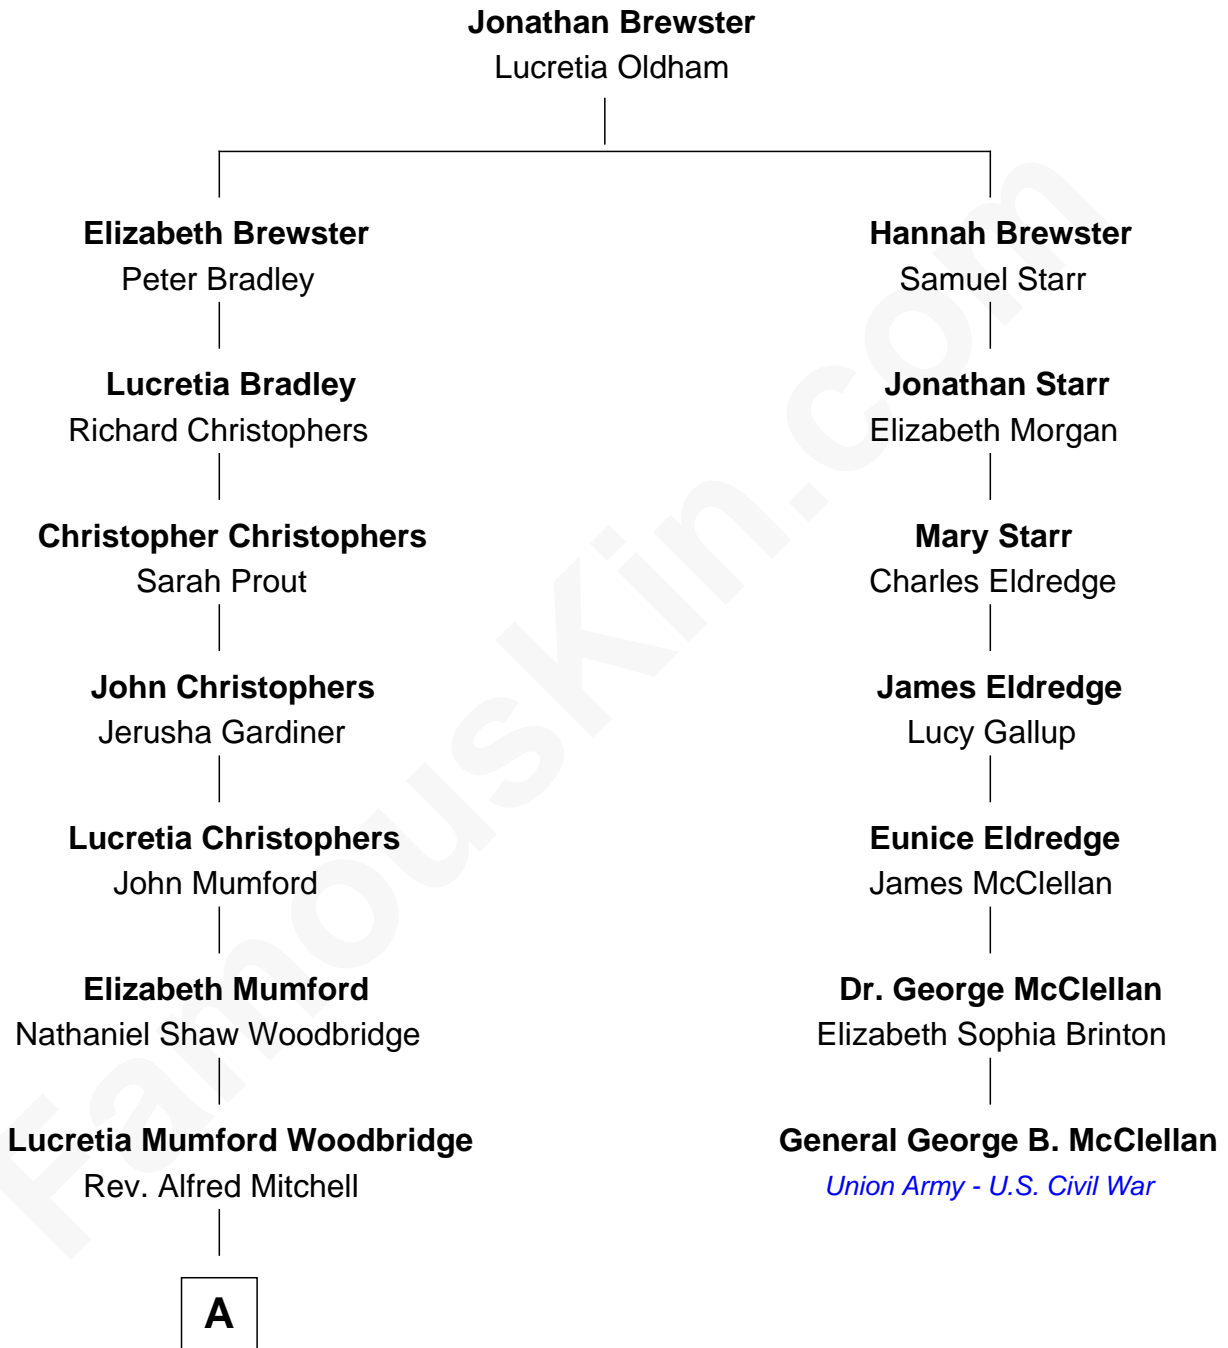

FamousKin.com
Relationship Chart of
Paget Brewster
TV Actress

6th cousin 6 times removed of
General George B. McClellan
Union Army - U.S. Civil War

A

Donald Grant Mitchell

Mary Frances Pringle

Mary Pringle Mitchell

Edward Larned Ryerson

Donald Mitchell Ryerson

Isabelle McGenniss

Joan Ryerson

George Washington Wales Brewster

Galen Brewster

Hathaway Tew

Paget Brewster

TV Actress