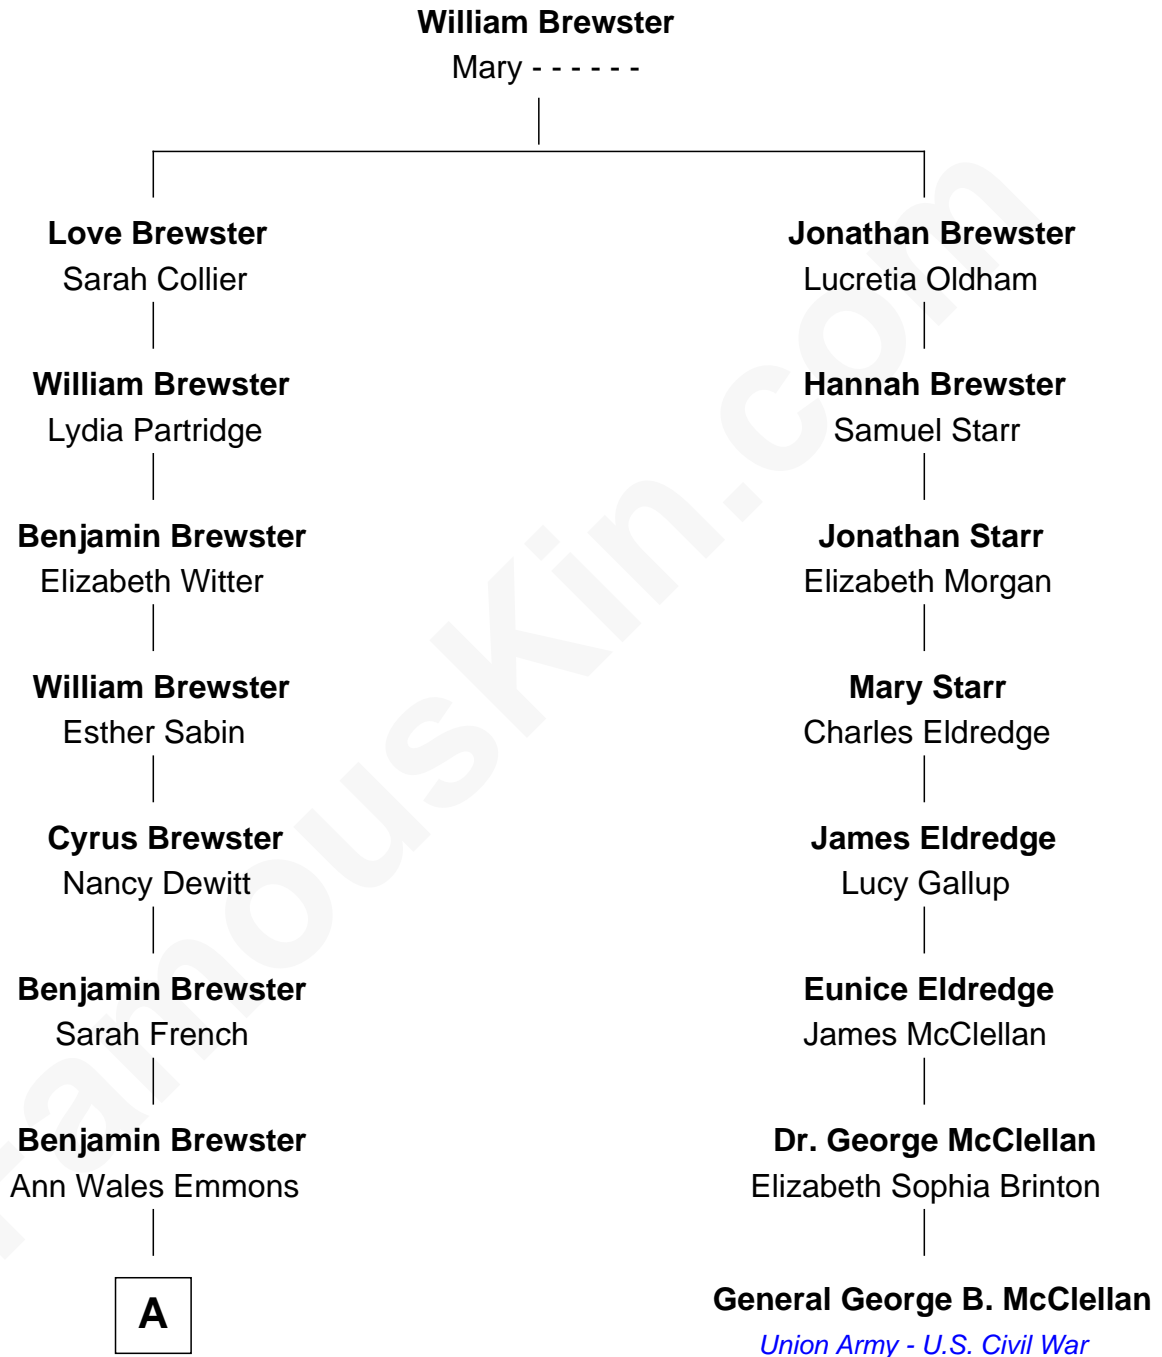

**FamousKin.com**  
**Relationship Chart of**  
**Paget Brewster**  
*TV Actress*

7th cousin 3 times removed of  
**General George B. McClellan**  
*Union Army - U.S. Civil War*

A

Dr. George Washington Wales Brewster

Ellen Mackenzie Hodge

George Washington Wales Brewster

Joan Ryerson

Galen Brewster

Hathaway Tew

Paget Brewster

*TV Actress*