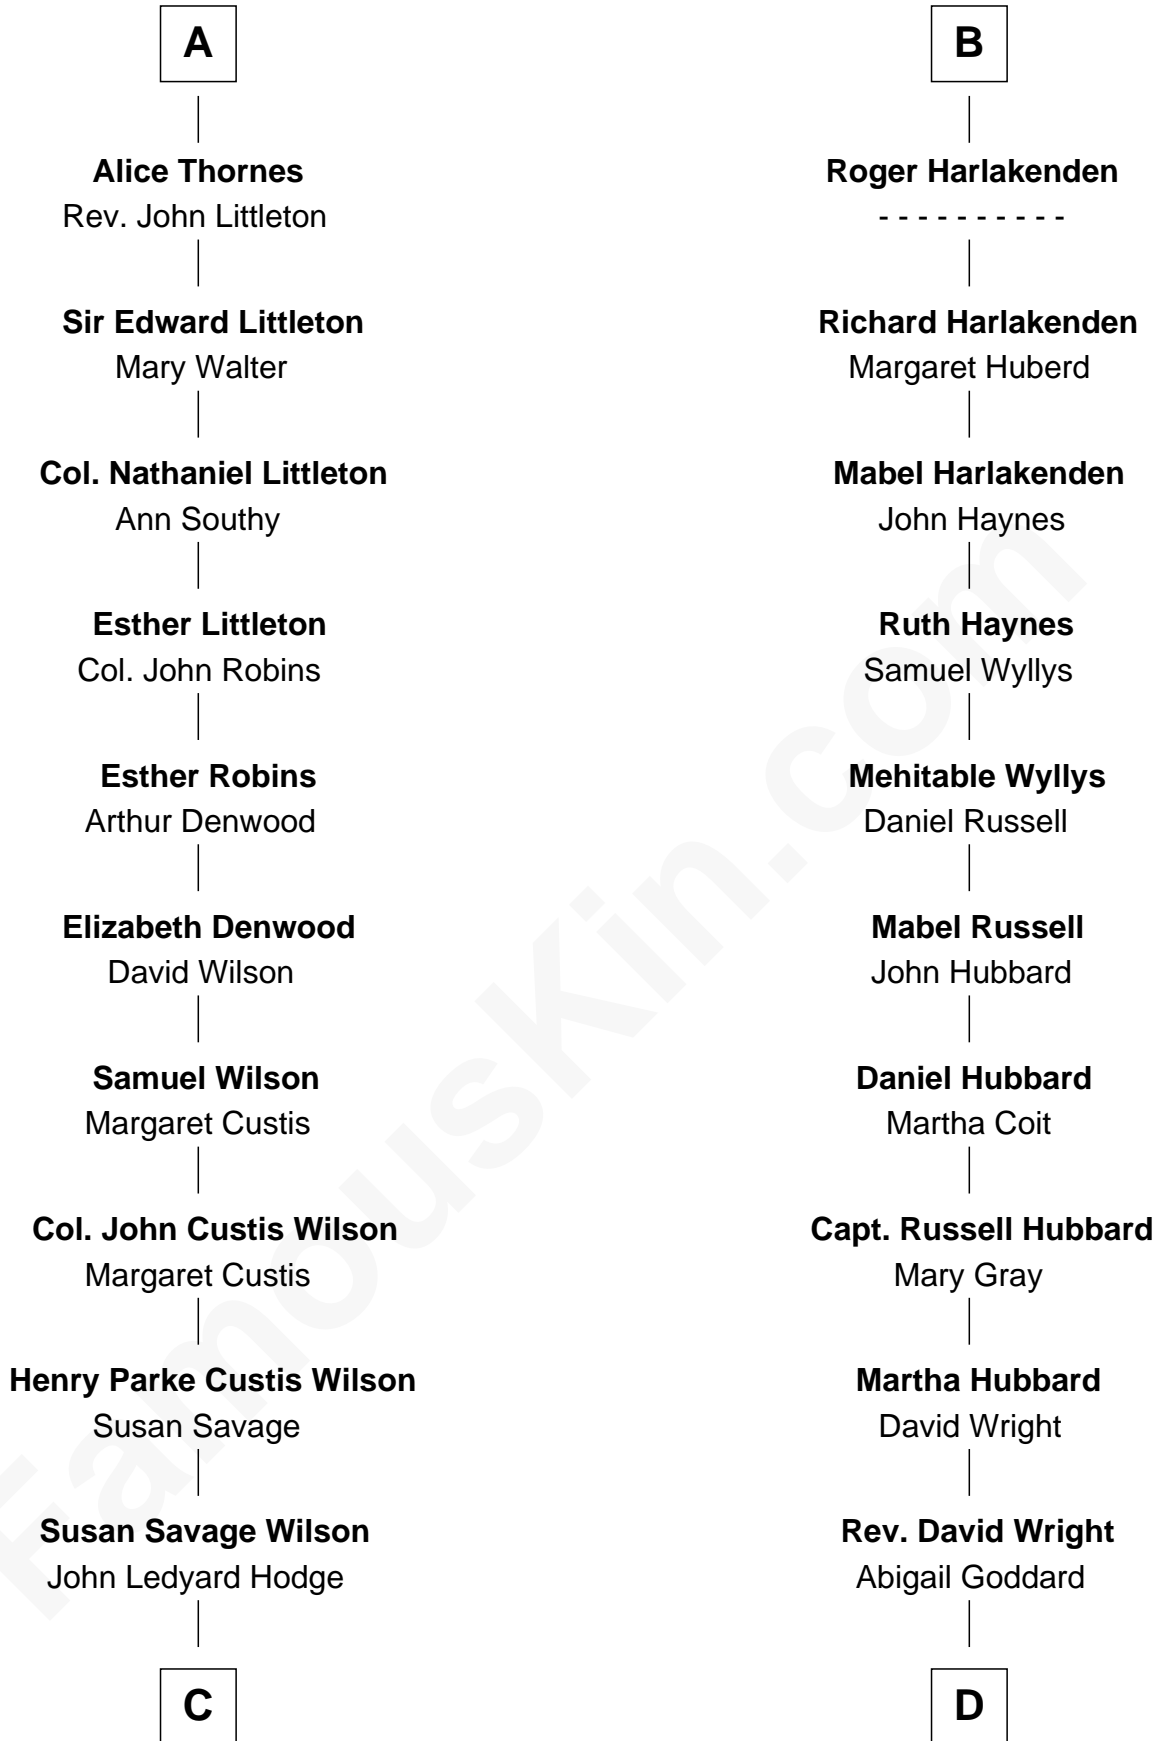

FamousKin.com Relationship Chart of

Paget Brewster

TV Actress

20th cousin of

Anne Baxter

Movie Actress

Humphrey de Bohun

Joan Fitzalan

Mary de Bohun
Henry IV, King of England

Humphrey Plantagenet

Antigone Plantagenet
Henry Grey

Elizabeth Grey
Sir Roger Kynaston

Jane Kynaston
Roger Thornes

John Thornes
Elizabeth Astley

Richard Thornes

A

Eleanor de Bohun
Sir Thomas Plantagenet

Anne Plantagenet
Sir William Bouchier

Sir John Bouchier
Margaret Berners

Sir Humphrey Bouchier
Elizabeth Tilney

Anne Bouchier
Thomas Fiennes

Catherine Fiennes
Richard Loudenoys

Mary Loudenoys
Thomas Harlakenden

B

C

Ellen Mackenzie Hodge

Dr. George Washington Wales Brewster

George Washington Wales Brewster

Joan Ryerson

Galen Brewster