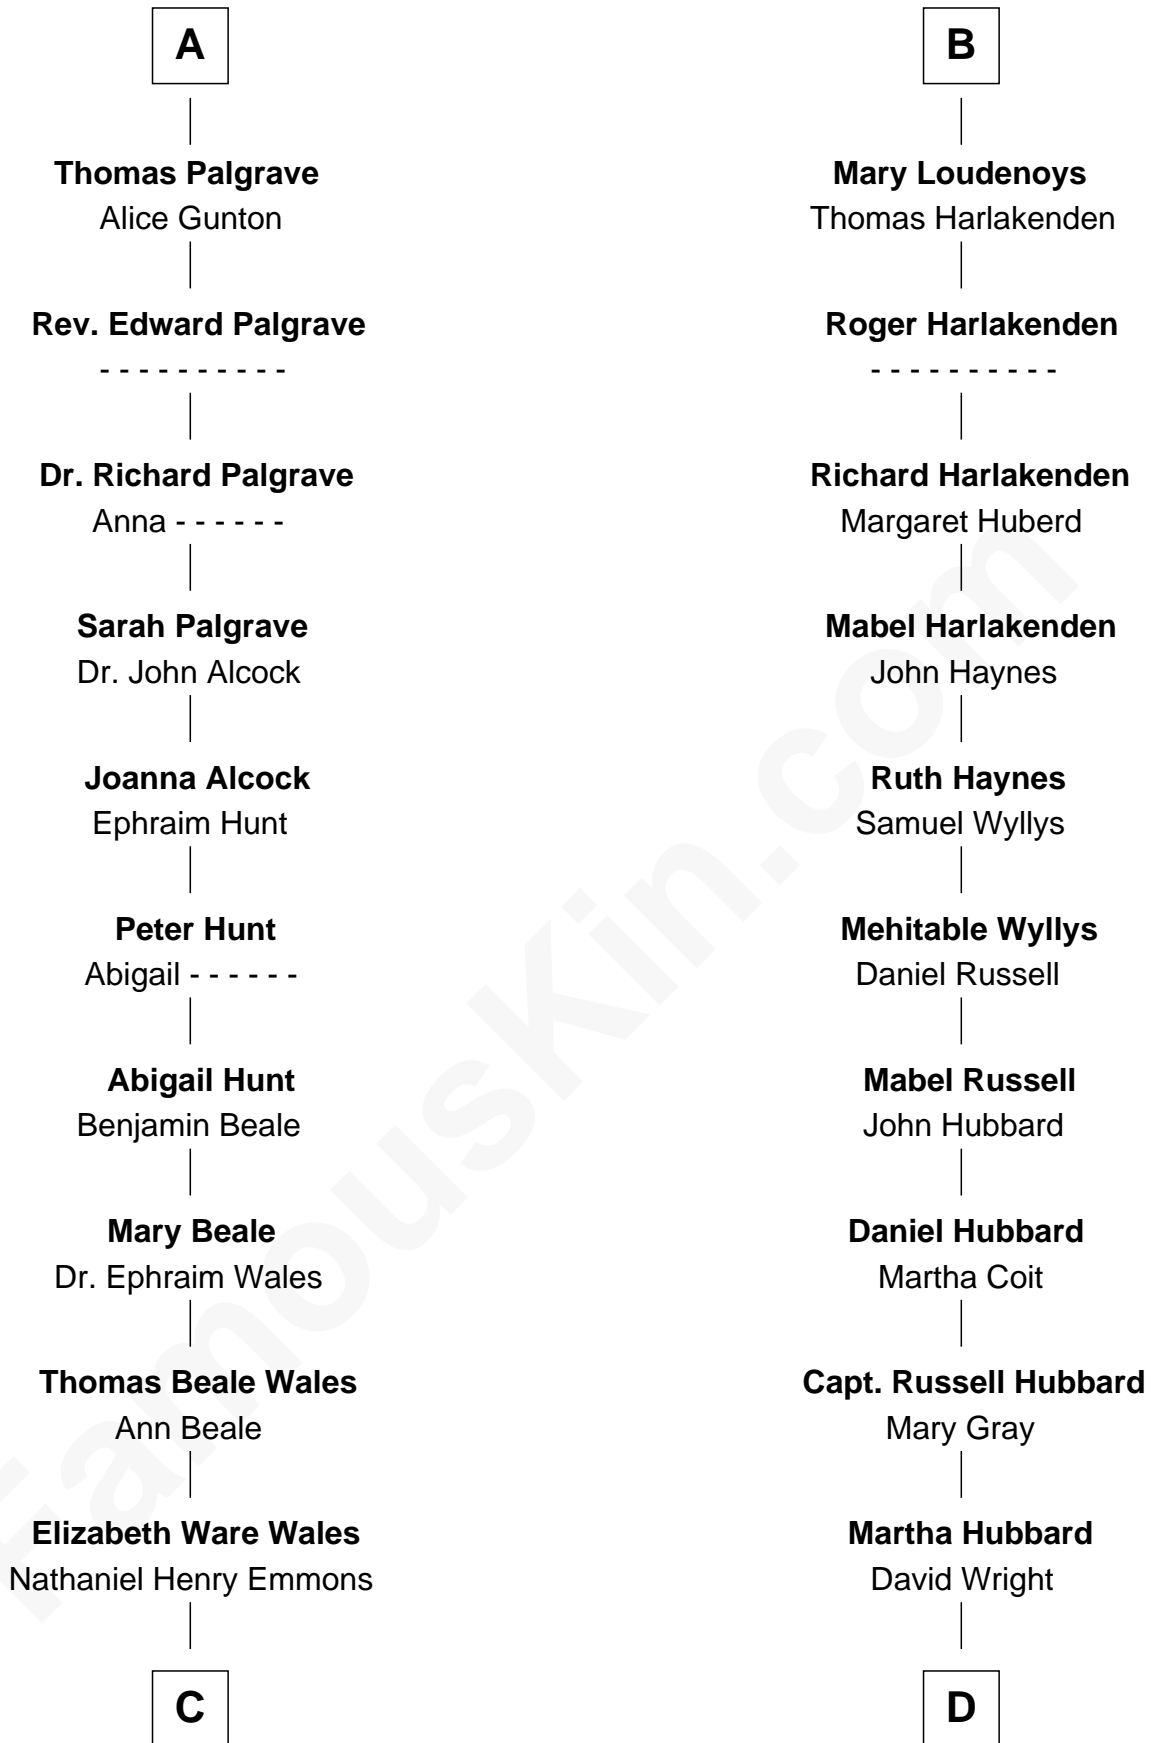

# FamousKin.com Relationship Chart of

**Paget Brewster**

*TV Actress*

21st cousin of

**Anne Baxter**

*Movie Actress*

**Edmund Fitzalan**

Alice de Warenne

**Richard Fitzalan**  
Eleanor Plantagenet

**Sir Richard Fitzalan**  
Elizabeth de Bohun

**Elizabeth Fitzalan**  
Sir Robert Goushill

**Elizabeth Goushill**  
Sir Robert Wingfield

**Elizabeth Wingfield**  
Sir William Brandon

**Eleanor Brandon**  
John Glemham

**Anne Glemham**  
Henry Palgrave

**A**

**Aline Fitzalan**

Sir Roger le Strange

**Lucy le Strange**  
Sir William Willoughby

**Margery Willoughby**  
Sir William FitzHugh

**Sir Henry FitzHugh**  
Alice de Neville

**Alice FitzHugh**  
Sir John Fiennes

**Thomas Fiennes**  
Anne Bouchier

**Catherine Fiennes**  
Richard Loudenoys

**B**

**C**

**Ann Wales Emmons**

Benjamin Brewster

**Dr. George Washington Wales Brewster**