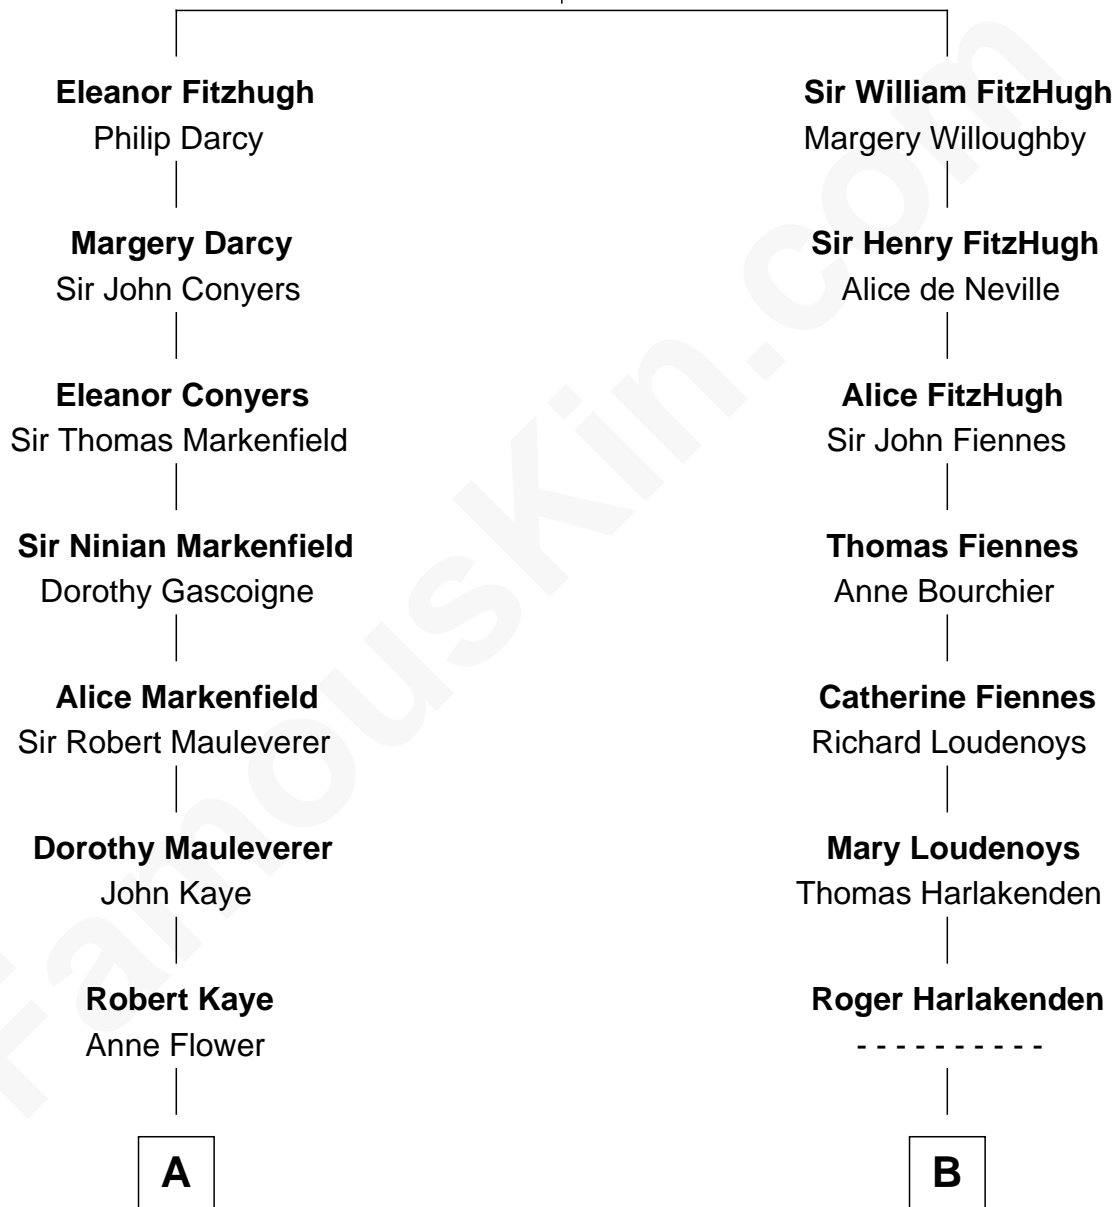

FamousKin.com

Relationship Chart of

Paget Brewster

TV Actress

19th cousin 2 times removed of

Anne Baxter

Movie Actress

Henry FitzHugh

Elizabeth Grey

C

Mary Pringle Mitchell
Edward Larned Ryerson

Donald Mitchell Ryerson
Isabelle McGenniss

Joan Ryerson
George Washington Wales Brewster

Galen Brewster
Hathaway Tew

Paget Brewster
TV Actress

D