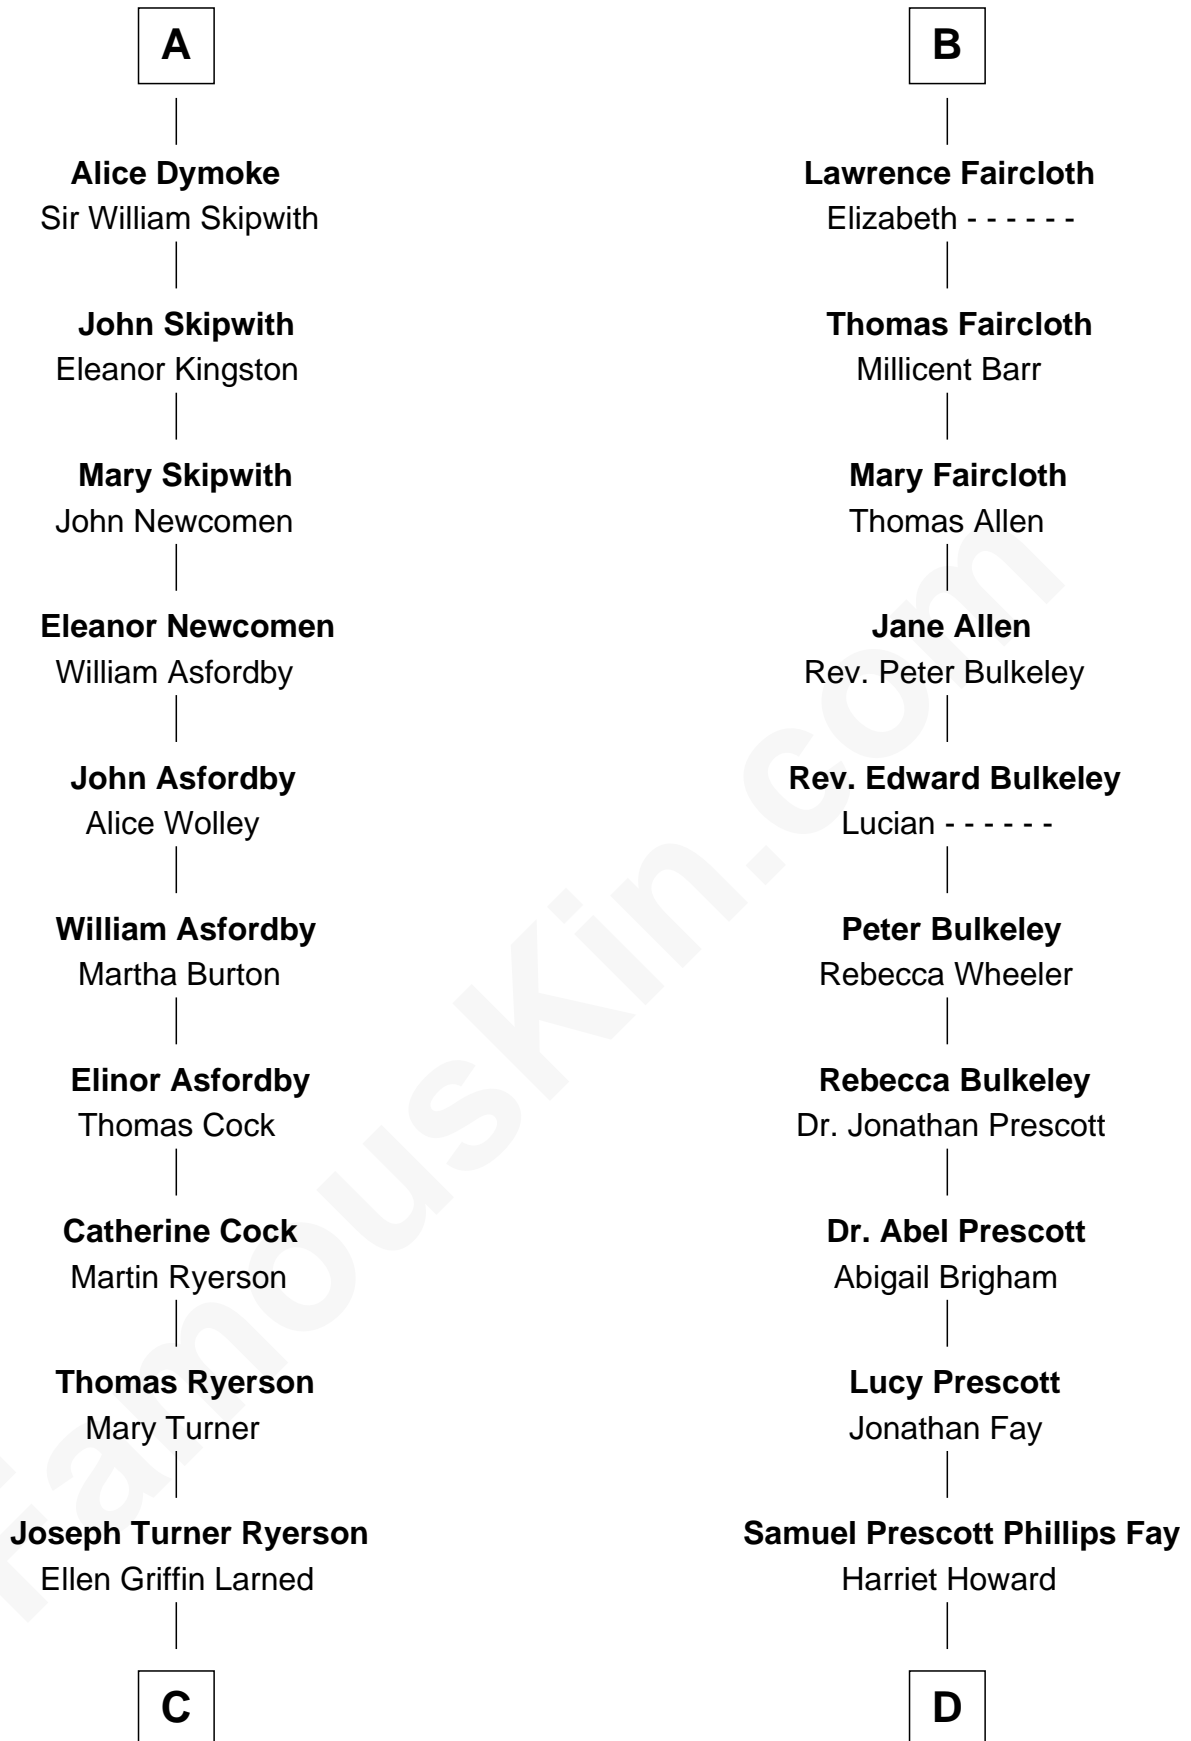

FamousKin.com Relationship Chart of

Paget Brewster

TV Actress

21st cousin of

George H. W. Bush

41st U.S. President

Sir William de Ros

Eustache Fitz Ralph

C

Edward Larned Ryerson

Mary Pringle Mitchell

Donald Mitchell Ryerson

Isabelle McGenniss

Joan Ryerson

George Washington Wales Brewster

Galen Brewster