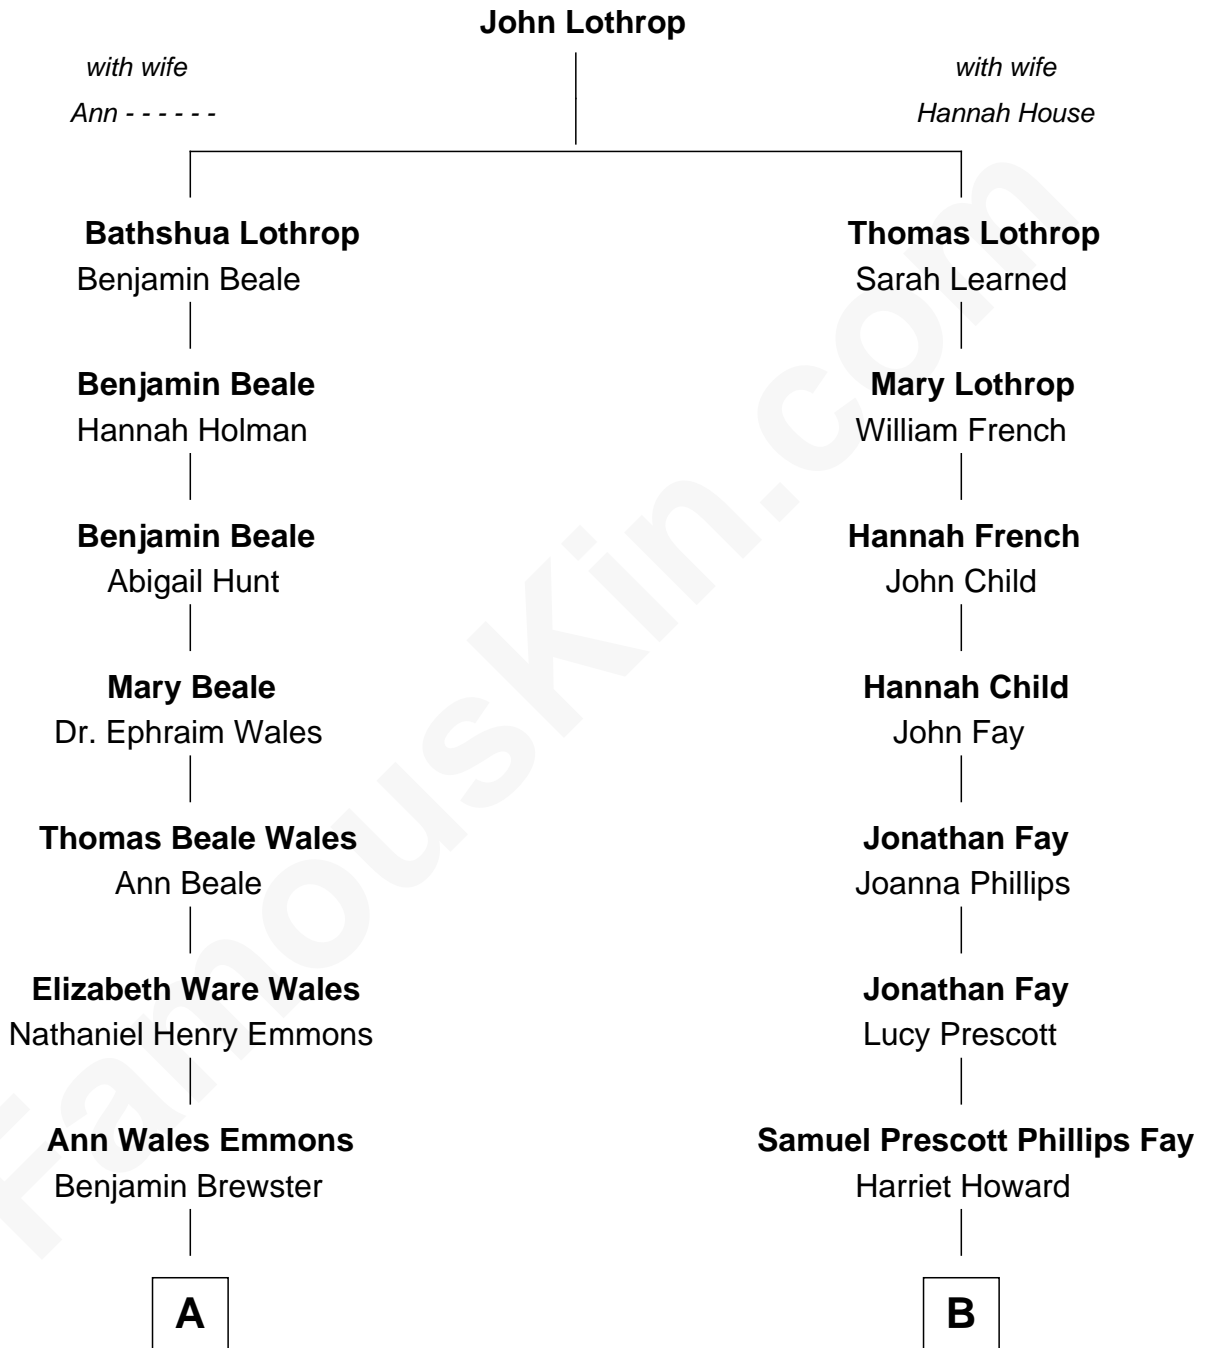

FamousKin.com
Relationship Chart of
Paget Brewster
TV Actress

10th cousin 1 time removed of
George H. W. Bush
41st U.S. President

A

Dr. George Washington Wales Brewster

Ellen Mackenzie Hodge

George Washington Wales Brewster

Joan Ryerson

Galen Brewster

Hathaway Tew

Paget Brewster

TV Actress

B

Samuel Howard Fay

Susan Montfort Shellman

Harriet Eleanor Fay

Rev. James Smith Bush

Samuel Prescott Bush

Flora Sheldon

Prescott Sheldon Bush

Dorothy Wear Walker

George H. W. Bush

41st U.S. President