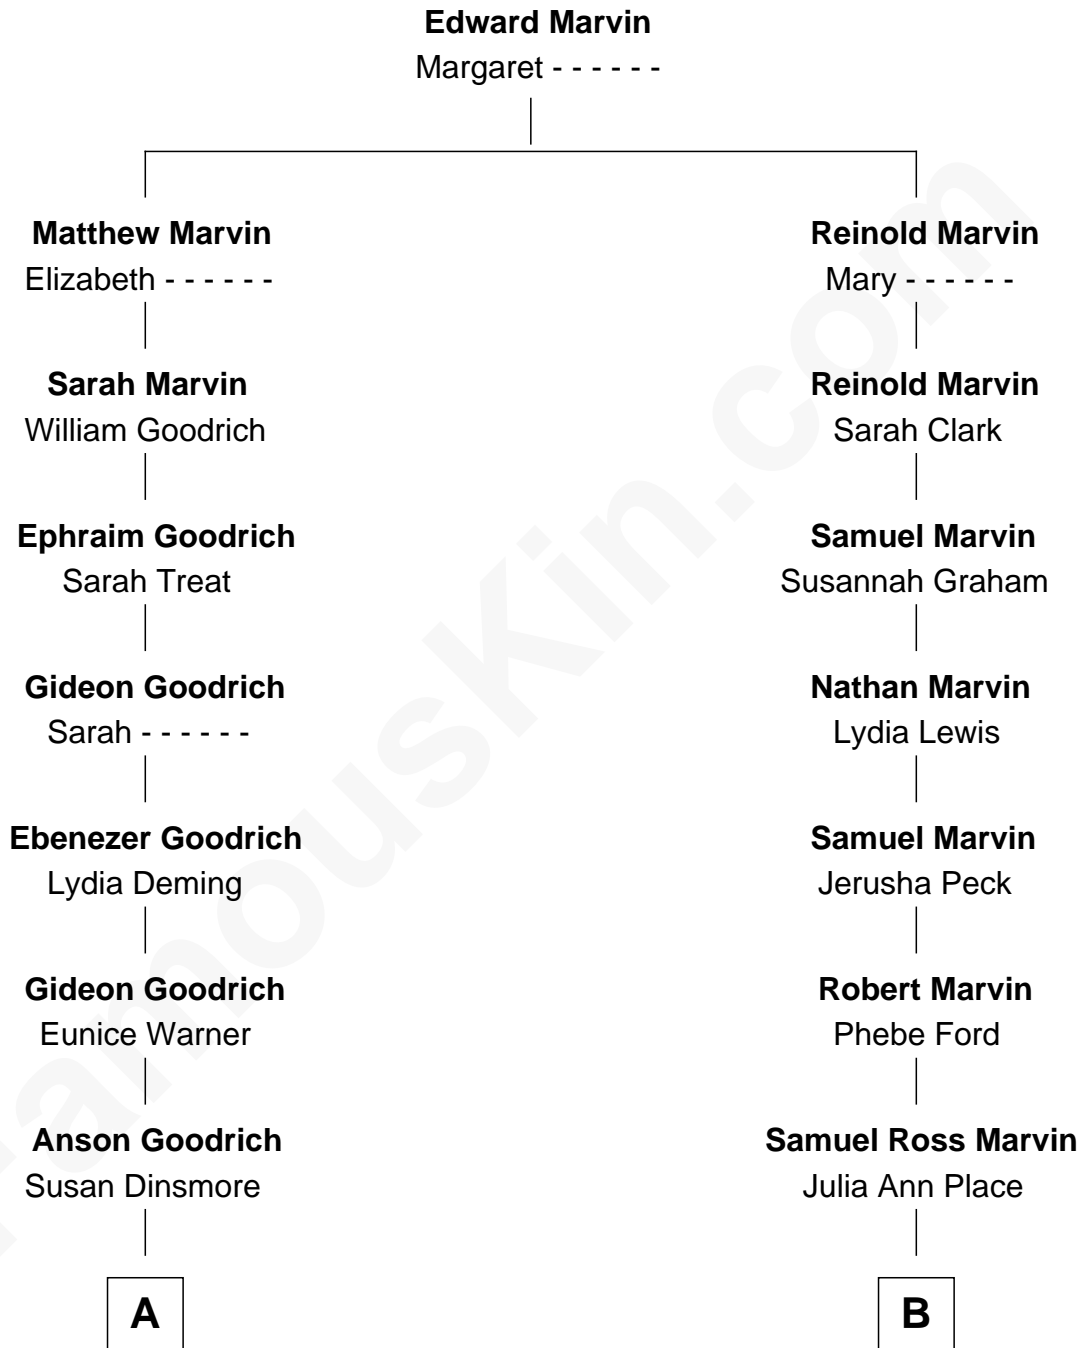

FamousKin.com
Relationship Chart of
Paget Brewster
TV Actress

10th cousin 1 time removed of

Barbara (Pierce) Bush
First Lady of President George H.W. Bush

A

Susan D. Goodrich
Harvey William Tew

James Dinsmore Tew
Elinor Edith Bechtel

John Bechtel Tew
Valerie Hathaway

Hathaway Tew
Galen Brewster

Paget Brewster
TV Actress

B

Jerome Place Marvin
Martha Ann Stokes

Mabel Marvin
Scott Pierce

Marvin Pierce
Pauline Robinson

Barbara (Pierce) Bush
First Lady of George H.W. Bush