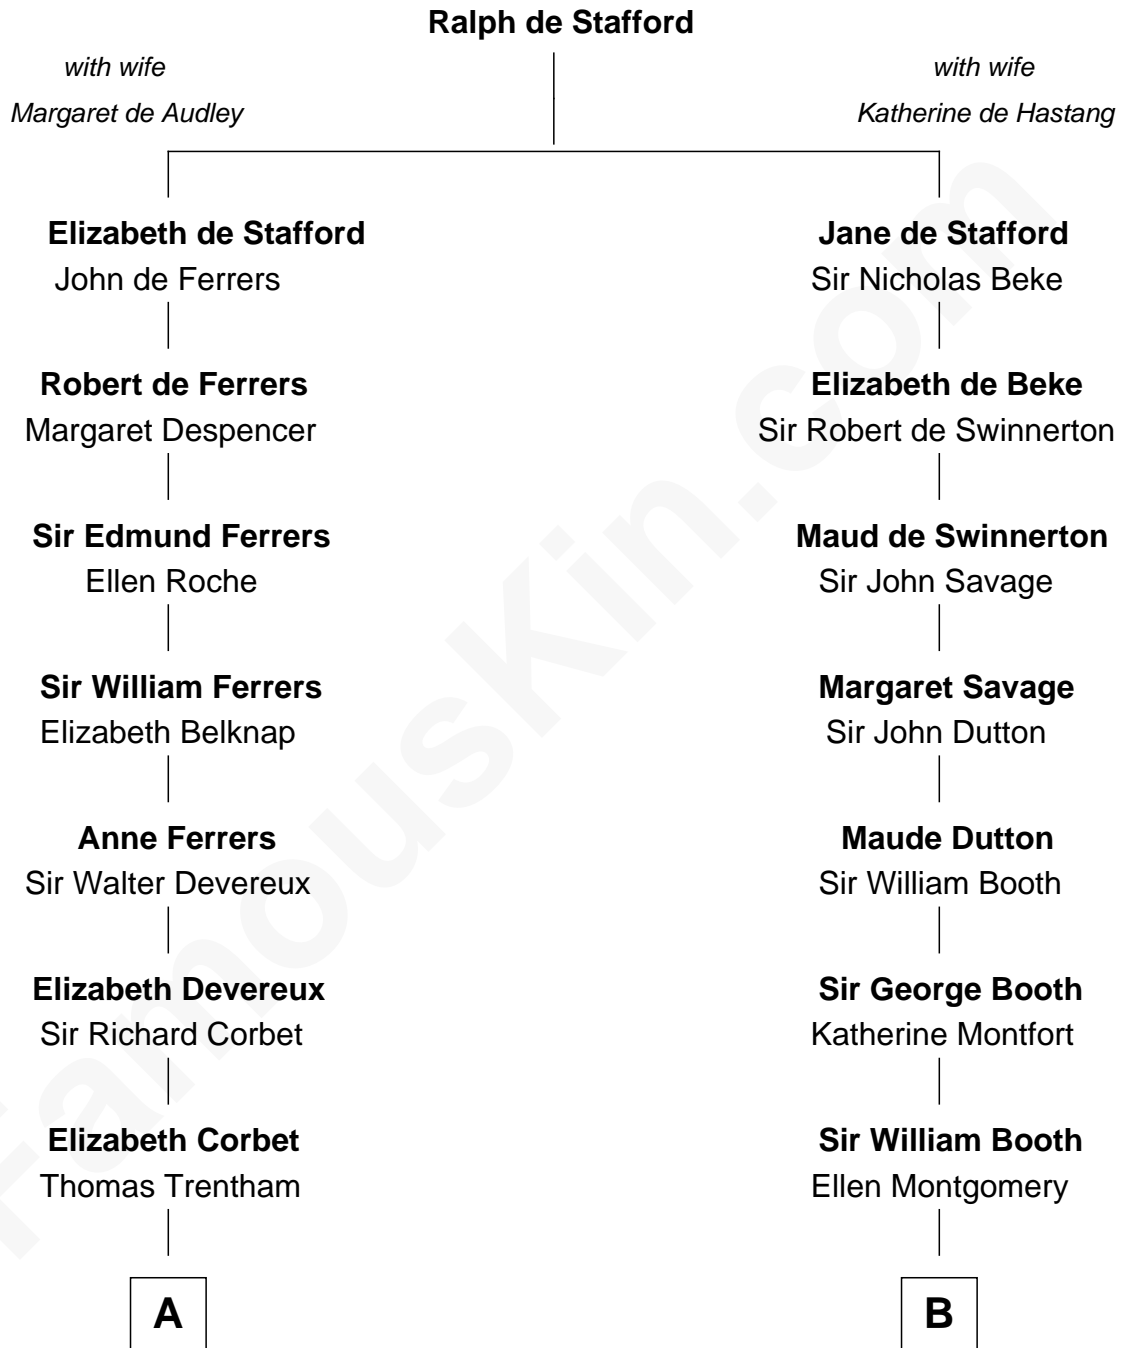

FamousKin.com
Relationship Chart of
Paget Brewster
TV Actress

20th cousin 1 time removed of
Barbara (Pierce) Bush
First Lady of President George H.W. Bush

C

Susan Savage Wilson

John Ledyard Hodge

Ellen Mackenzie Hodge

Dr. George Washington Wales Brewster

George Washington Wales Brewster

Joan Ryerson

Galen Brewster

Hathaway Tew

Paget Brewster

TV Actress

D