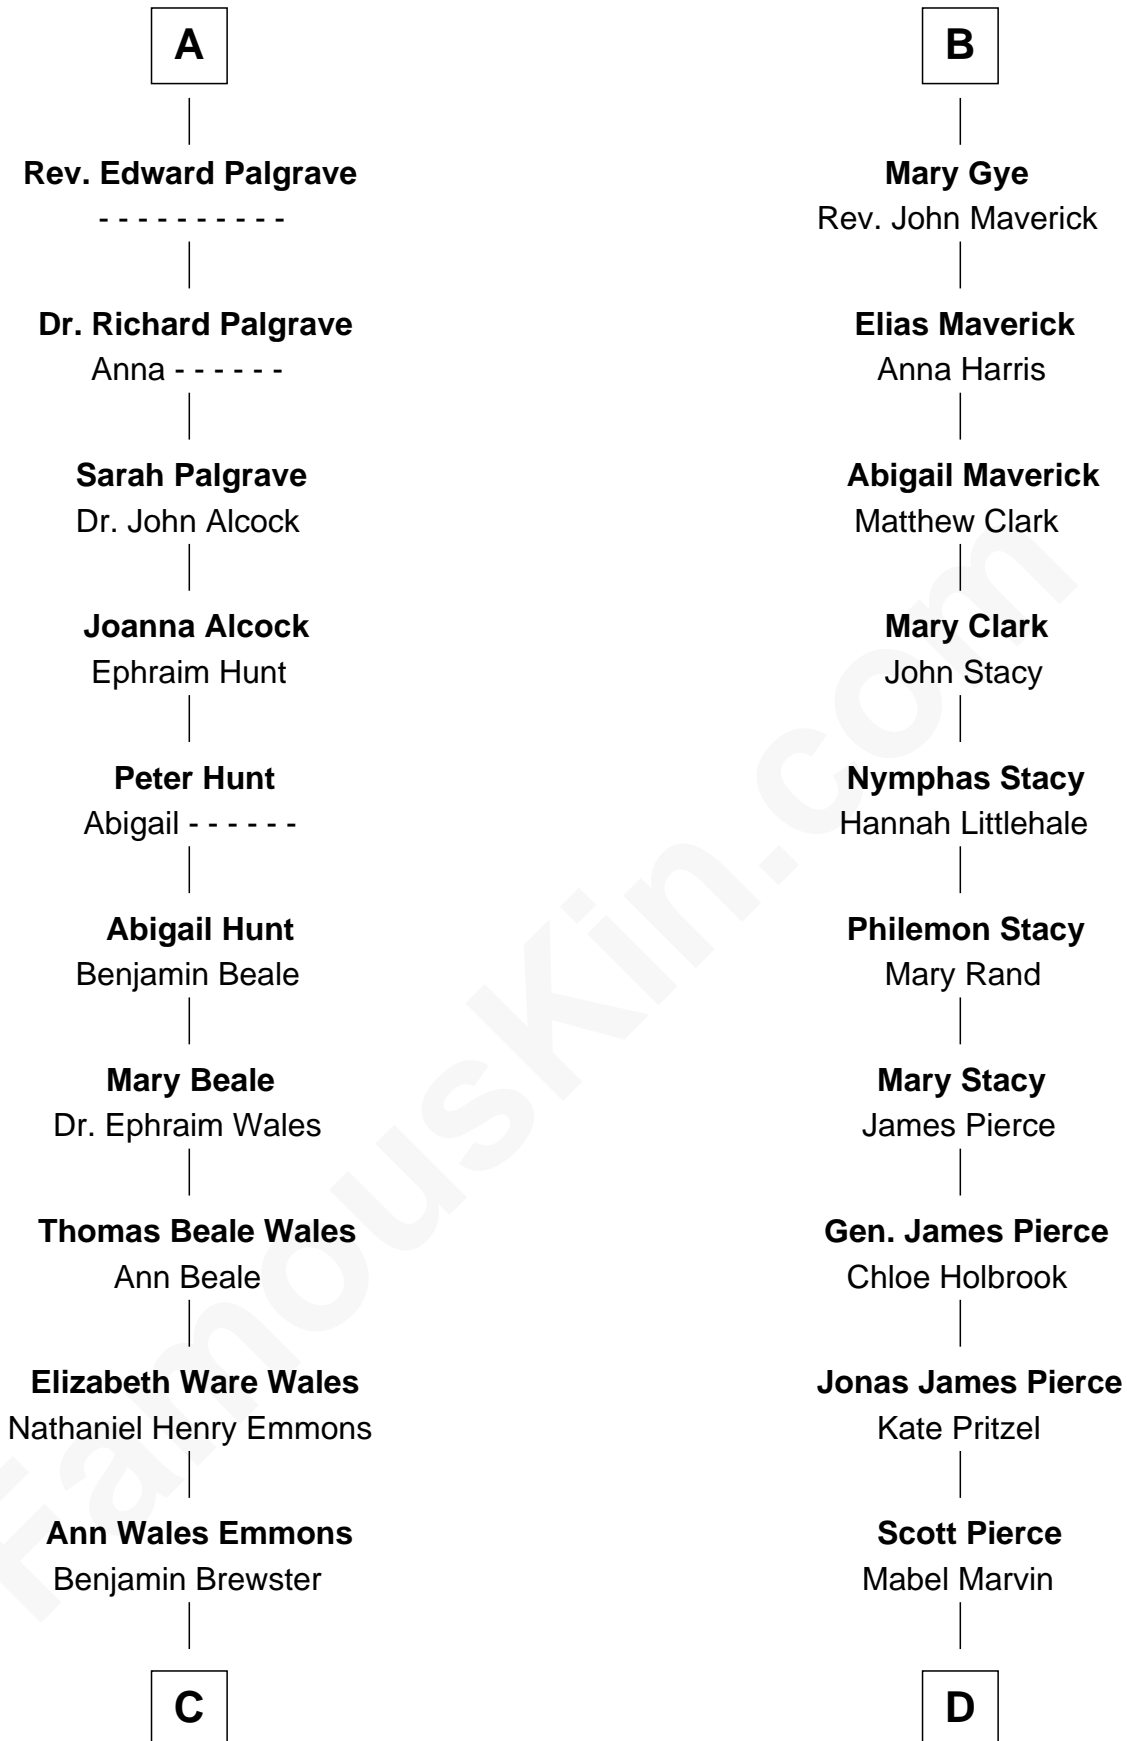

FamousKin.com
Relationship Chart of
Paget Brewster
TV Actress

18th cousin 2 times removed of
Barbara (Pierce) Bush
First Lady of President George H.W. Bush

C

Dr. George Washington Wales Brewster

Ellen Mackenzie Hodge

George Washington Wales Brewster

Joan Ryerson

Galen Brewster

Hathaway Tew

Paget Brewster

TV Actress

D

Marvin Pierce

Pauline Robinson

Barbara (Pierce) Bush

First Lady of George H.W. Bush

FamousKin.com