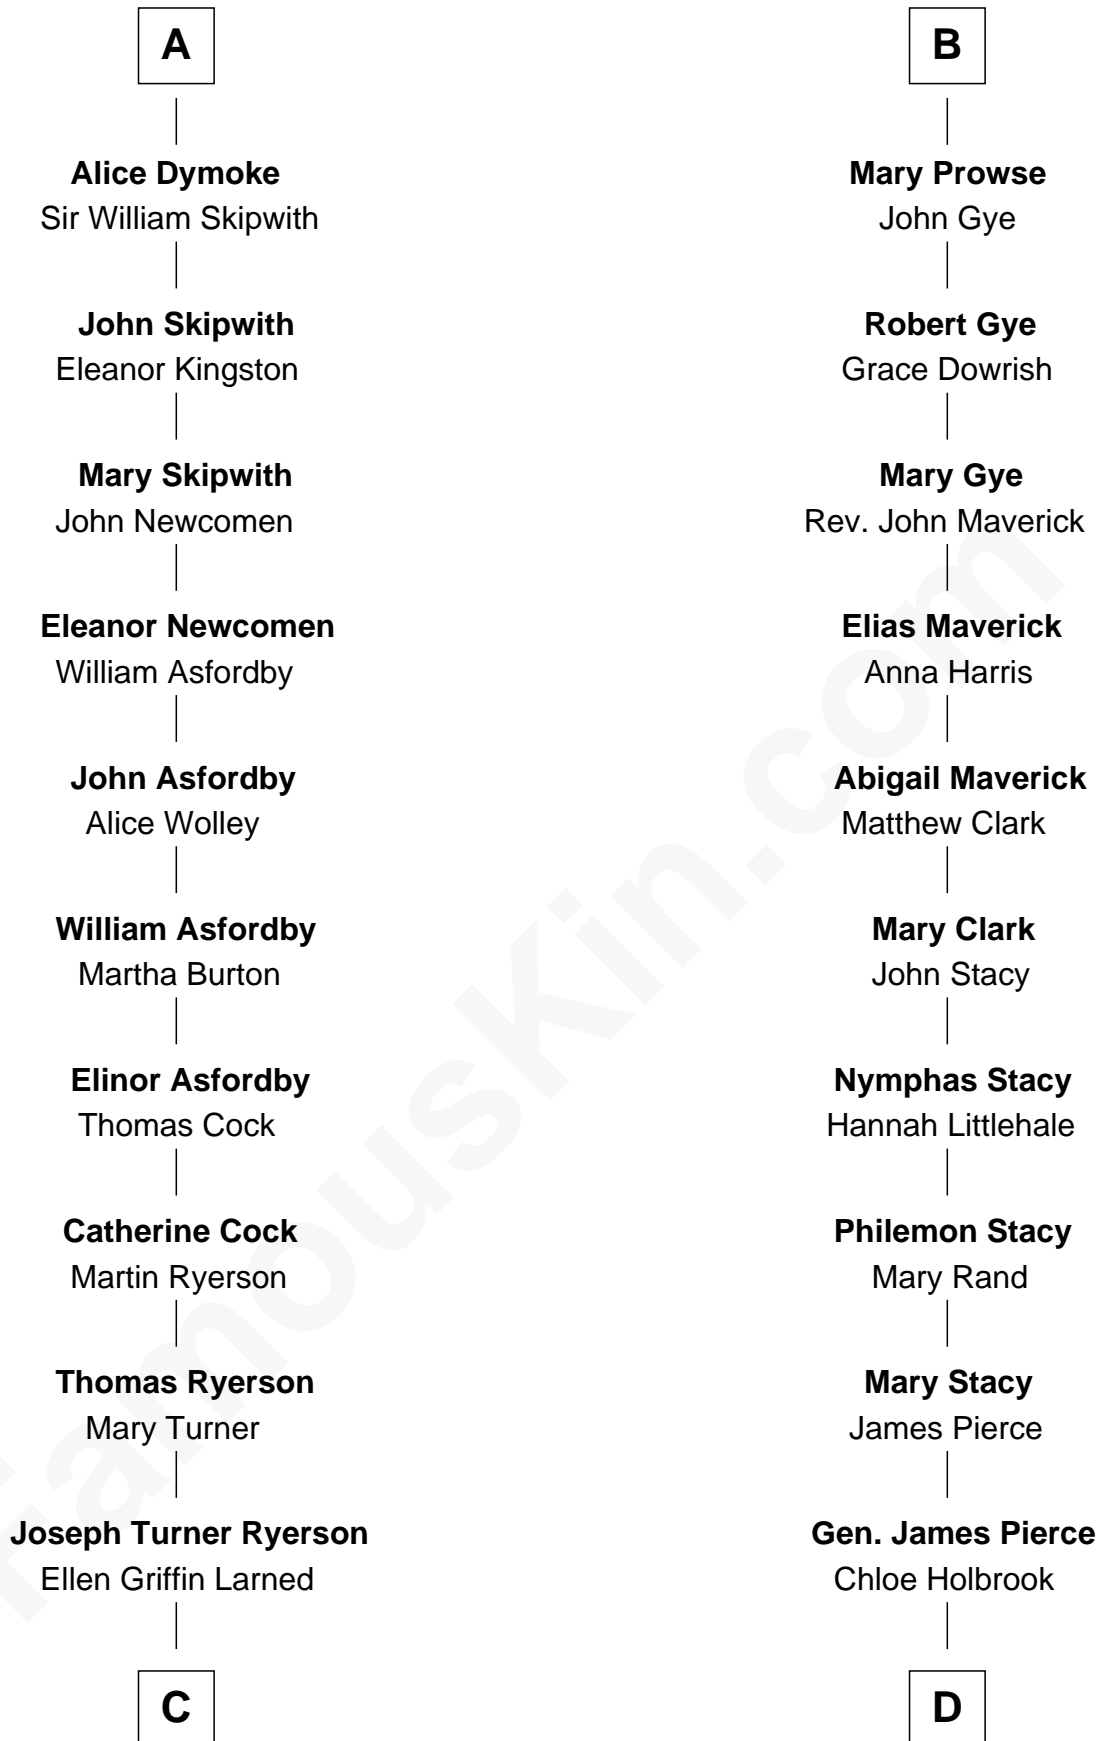

FamousKin.com
Relationship Chart of
Paget Brewster
TV Actress

20th cousin 1 time removed of
Barbara (Pierce) Bush
First Lady of President George H.W. Bush

Sir Maurice de Berkeley
 Eve la Zouche

C

Edward Larned Ryerson

Mary Pringle Mitchell

Donald Mitchell Ryerson

Isabelle McGenniss

Joan Ryerson

George Washington Wales Brewster

Galen Brewster

Hathaway Tew

Paget Brewster