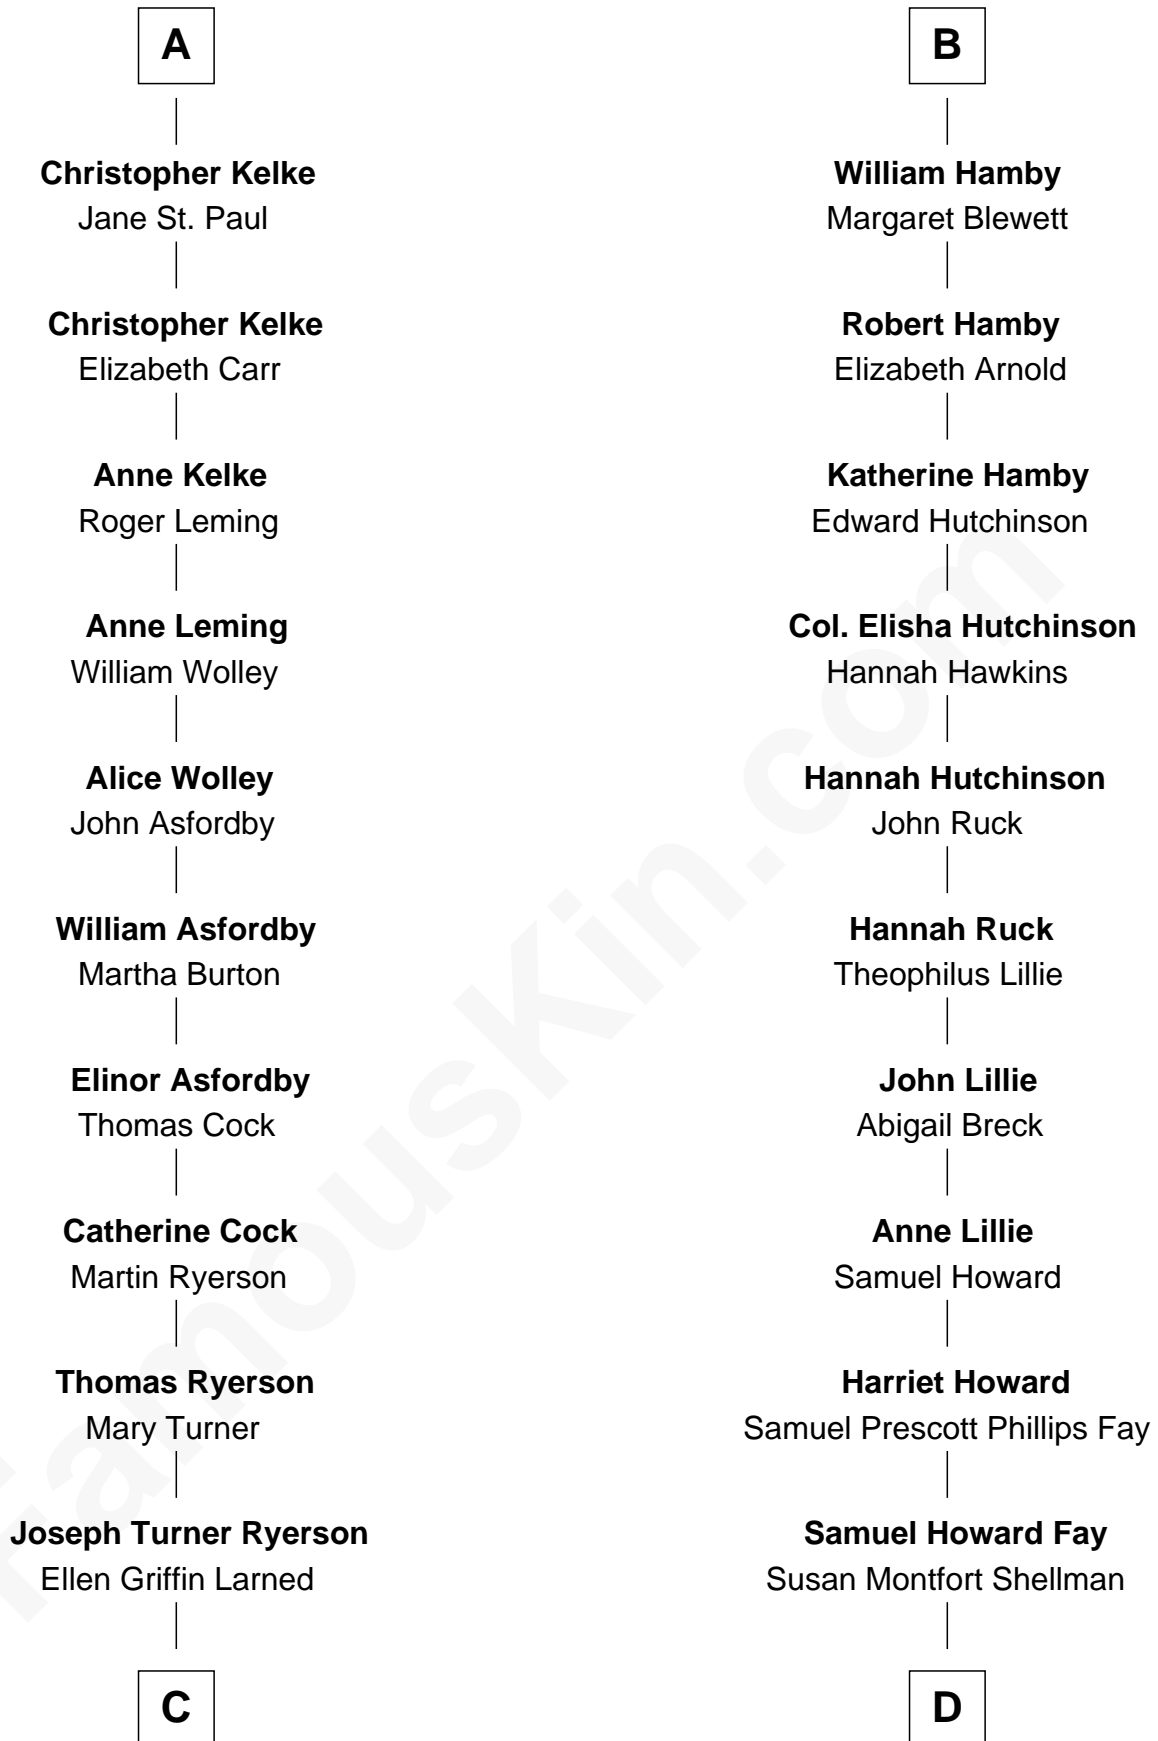

# FamousKin.com Relationship Chart of

**Paget Brewster**

*TV Actress*

21st cousin of

**George W. Bush**

*43rd U.S. President*

**Sir Philip le Despencer**

Joan de Cobham

Sir Andrew Luttrell

**Sir Andrew Luttrell**

Joan Tailboys

**Hawise Luttrell**

Sir Godfrey Hilton

**Sir Godfrey Hilton**

Margery Willoughby

**Elizabeth Hilton**

Richard Thimbleby

**Anne Thimbleby**

John Booth

**Eleanor Booth**

Edward Hamby

**B**

**C**

**Edward Larned Ryerson**

Mary Pringle Mitchell

**Donald Mitchell Ryerson**

Isabelle McGenniss

**Joan Ryerson**

George Washington Wales Brewster

**Galen Brewster**

Hathaway Tew

**Paget Brewster**