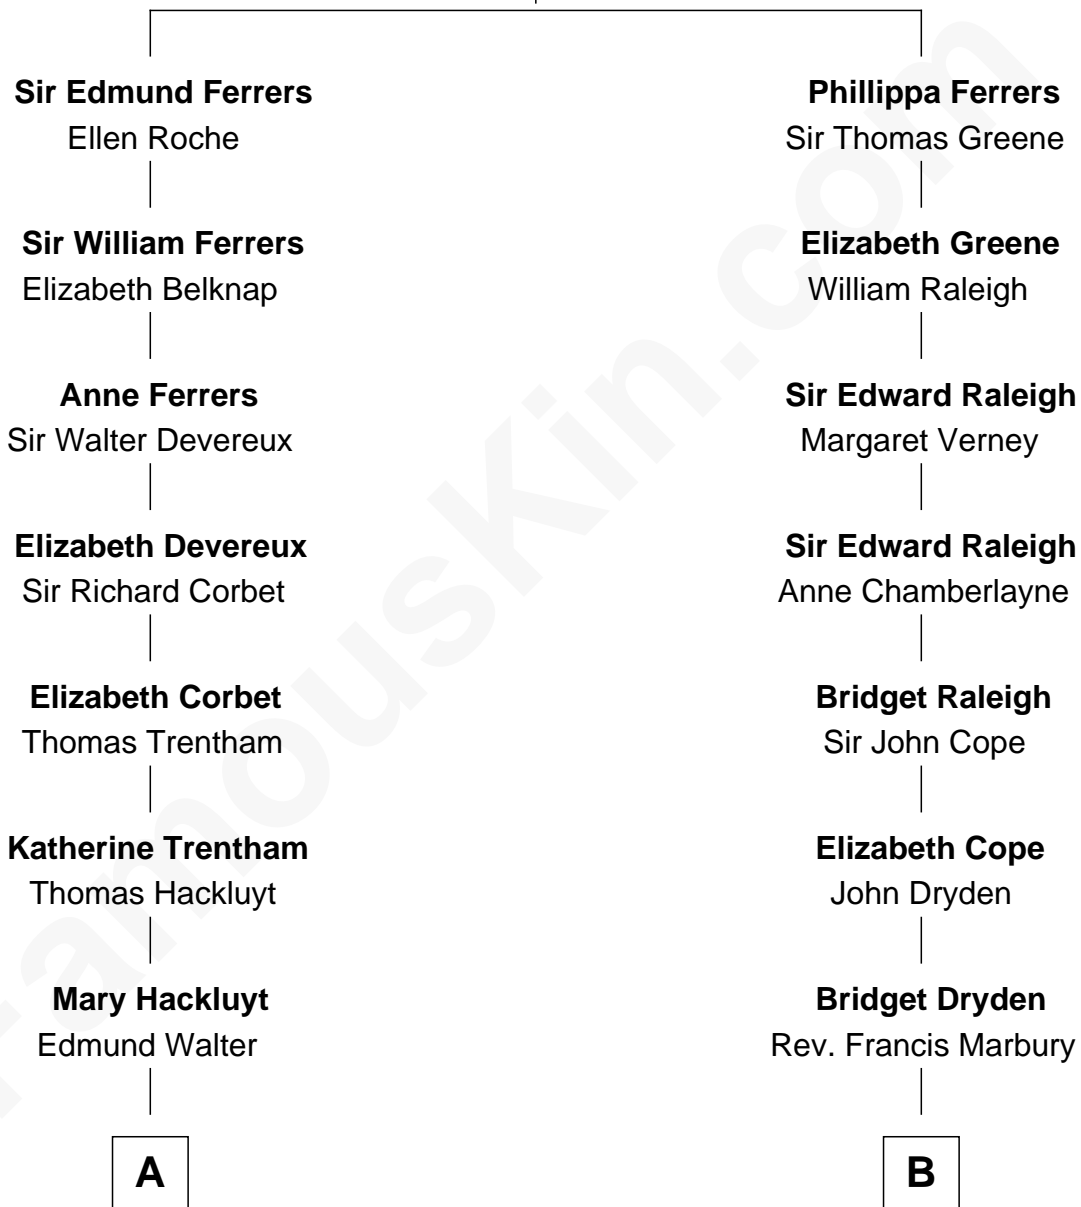

# FamousKin.com Relationship Chart of

**Paget Brewster**  
*TV Actress*

19th cousin 1 time removed of

**George W. Bush**  
*43rd U.S. President*

**Robert de Ferrers**  
Margaret Despencer

**A**

**Mary Walter**  
Sir Edward Littleton

**Col. Nathaniel Littleton**  
Ann Southy

**Esther Littleton**  
Col. John Robins

**Esther Robins**  
Arthur Denwood

**Elizabeth Denwood**  
David Wilson

**Samuel Wilson**  
Margaret Custis

**Col. John Custis Wilson**  
Margaret Custis

**Henry Parke Custis Wilson**  
Susan Savage

**Susan Savage Wilson**  
John Ledyard Hodge

**Ellen Mackenzie Hodge**  
Dr. George Washington Wales Brewster

**C**

**B**

**Anne Marbury**  
William Hutchinson

**Edward Hutchinson**  
Katherine Hamby