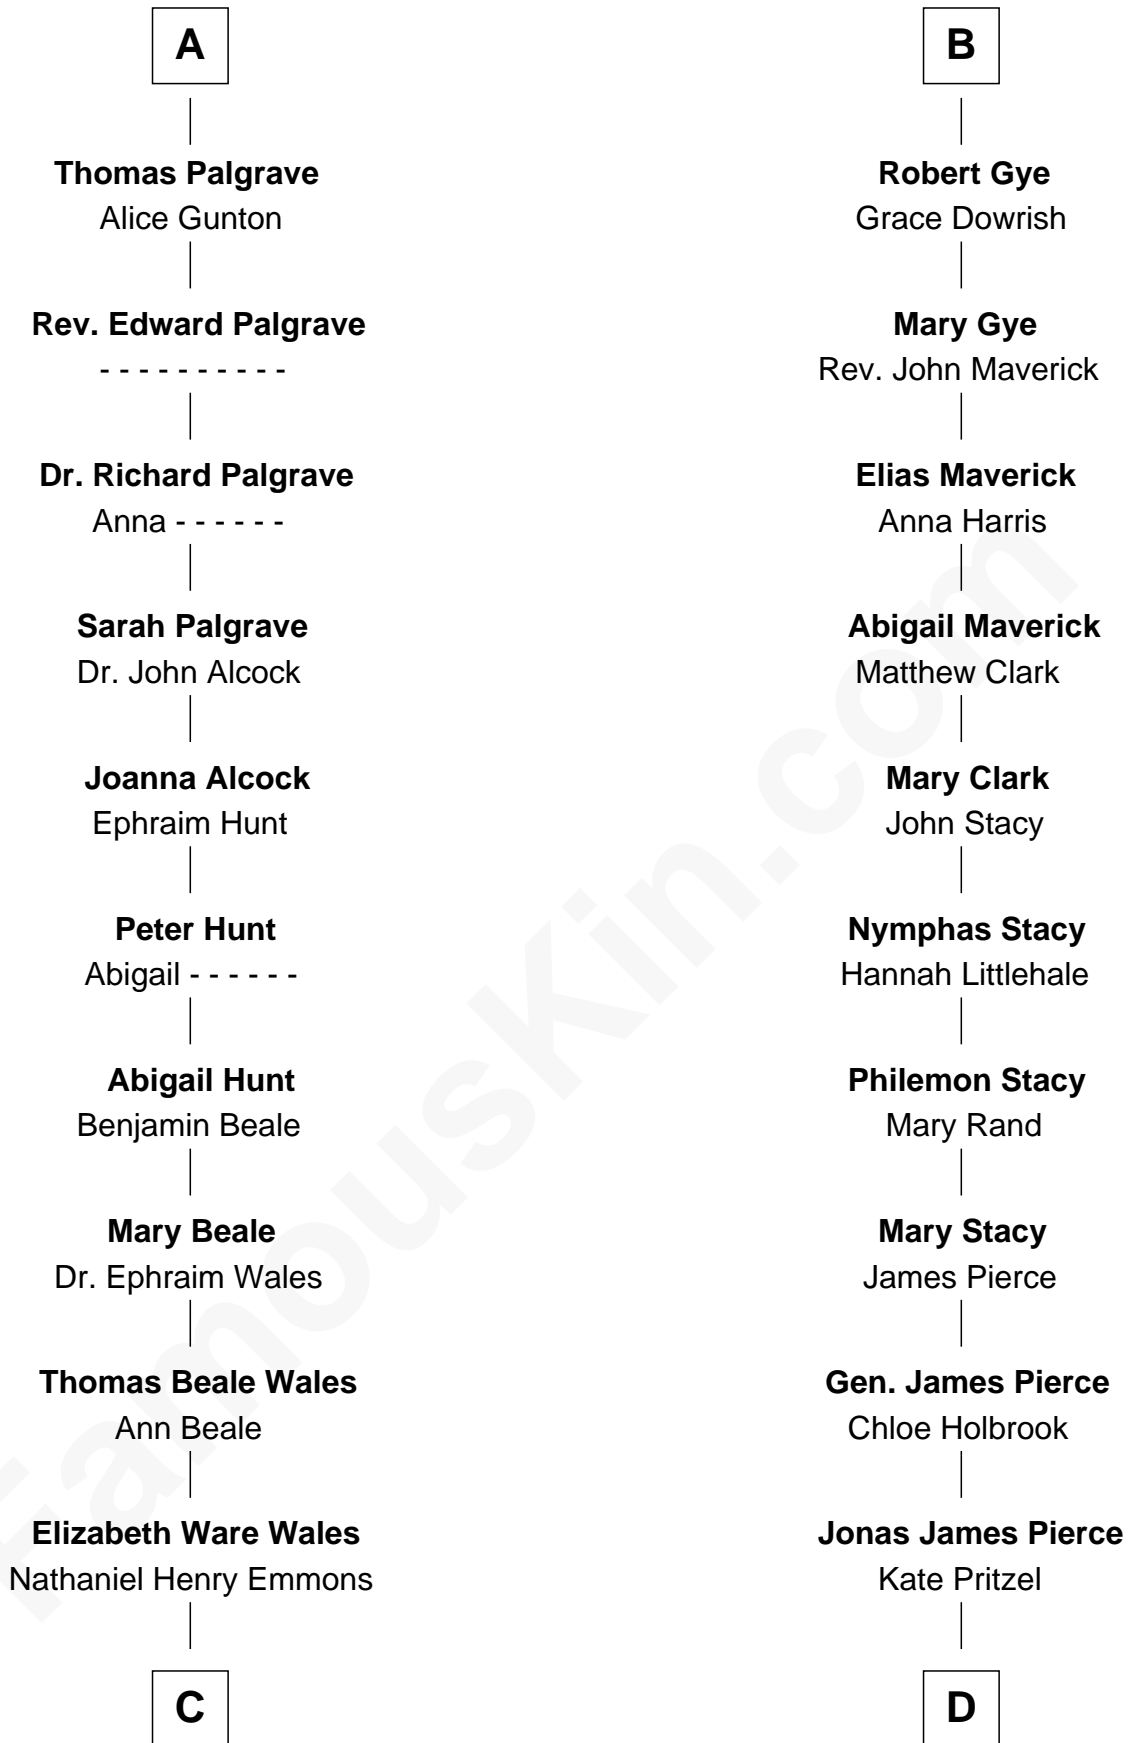

# FamousKin.com Relationship Chart of

**Paget Brewster**  
*TV Actress*

20th cousin 1 time removed of

**George W. Bush**  
*43rd U.S. President*

**Edmund Fitzalan**  
Alice de Warenne

**Richard Fitzalan**  
Eleanor Plantagenet

**Anne Glemham**  
Henry Palgrave

**A**

**Richard Fitzalan**  
Eleanor Plantagenet

**John Fitzalan**  
Eleanor Maltravers

**Joan Fitzalan**  
Sir William Echyngham

**Joan Echyngham**  
Sir John Bayntun

**Henry Bayntun**  
-----

**Jane Bayntun**  
Thomas Prowse

**Mary Prowse**  
John Gye

**B**

**C**

**Ann Wales Emmons**

Benjamin Brewster

**Dr. George Washington Wales Brewster**

Ellen Mackenzie Hodge

**George Washington Wales Brewster**

Joan Ryerson

**Galen Brewster**

Hathaway Tew

**Paget Brewster**

*TV Actress*

**D**

**Scott Pierce**