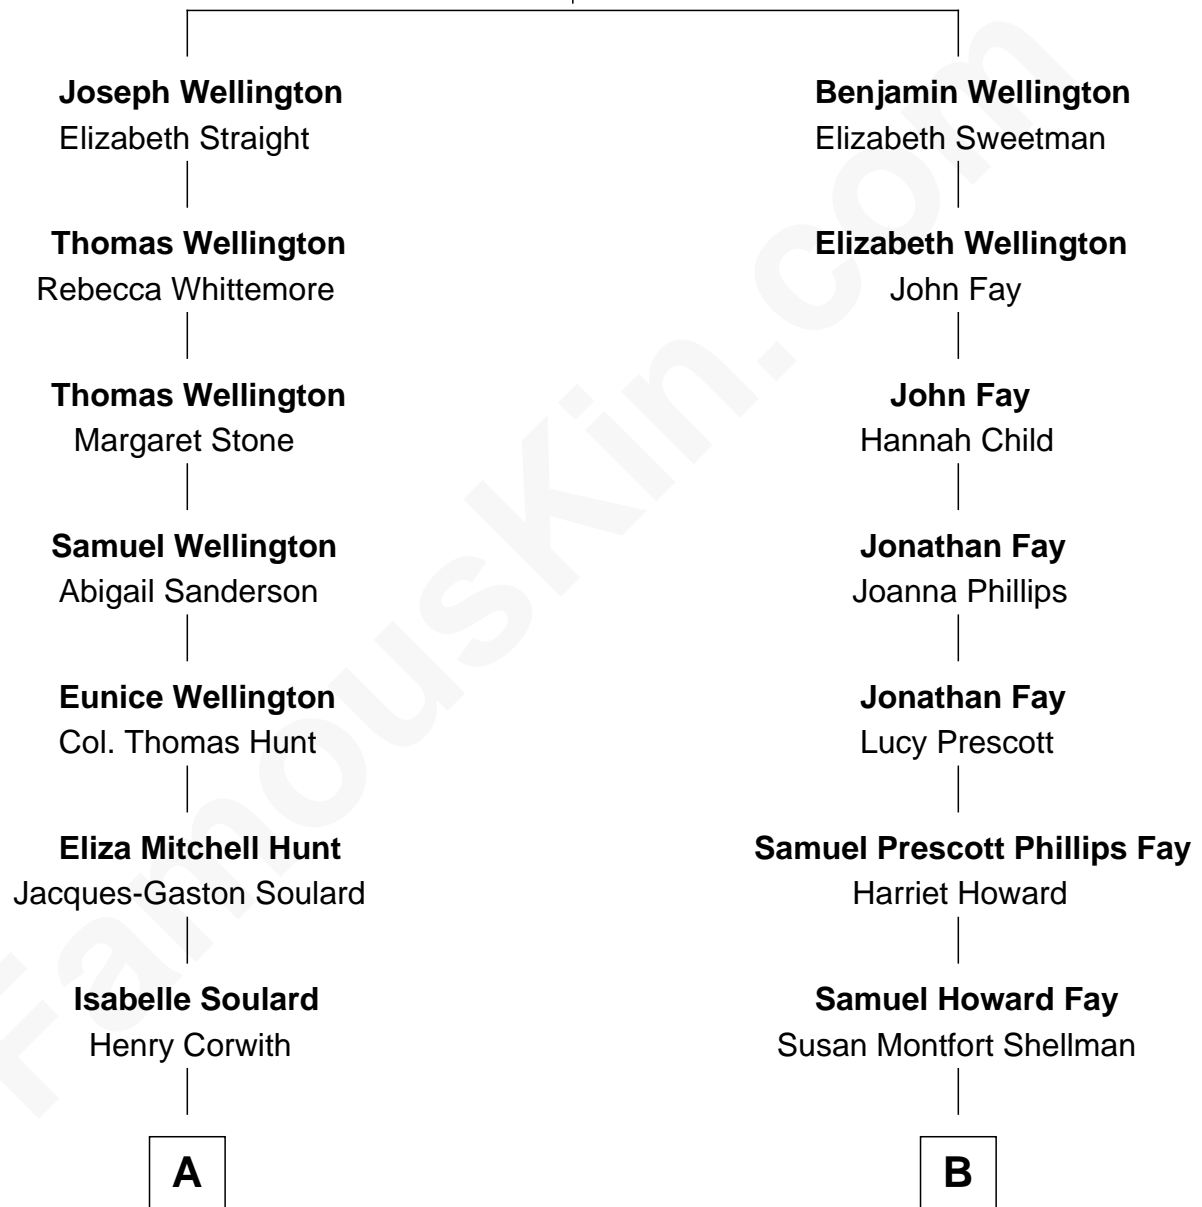

FamousKin.com Relationship Chart of

Paget Brewster

TV Actress

11th cousin of

George W. Bush

43rd U.S. President

Roger Wellington

Mary Palgrave

A

Isabelle S. Corwith
Charles Burrill McGenniss

Isabelle McGenniss
Donald Mitchell Ryerson

Joan Ryerson
George Washington Wales Brewster

Galen Brewster
Hathaway Tew

Paget Brewster
TV Actress

B

Harriet Eleanor Fay
Rev. James Smith Bush

Samuel Prescott Bush
Flora Sheldon

Prescott Sheldon Bush
Dorothy Wear Walker

George Herbert Walker Bush
Barbara Pierce

George W. Bush
43rd U.S. President