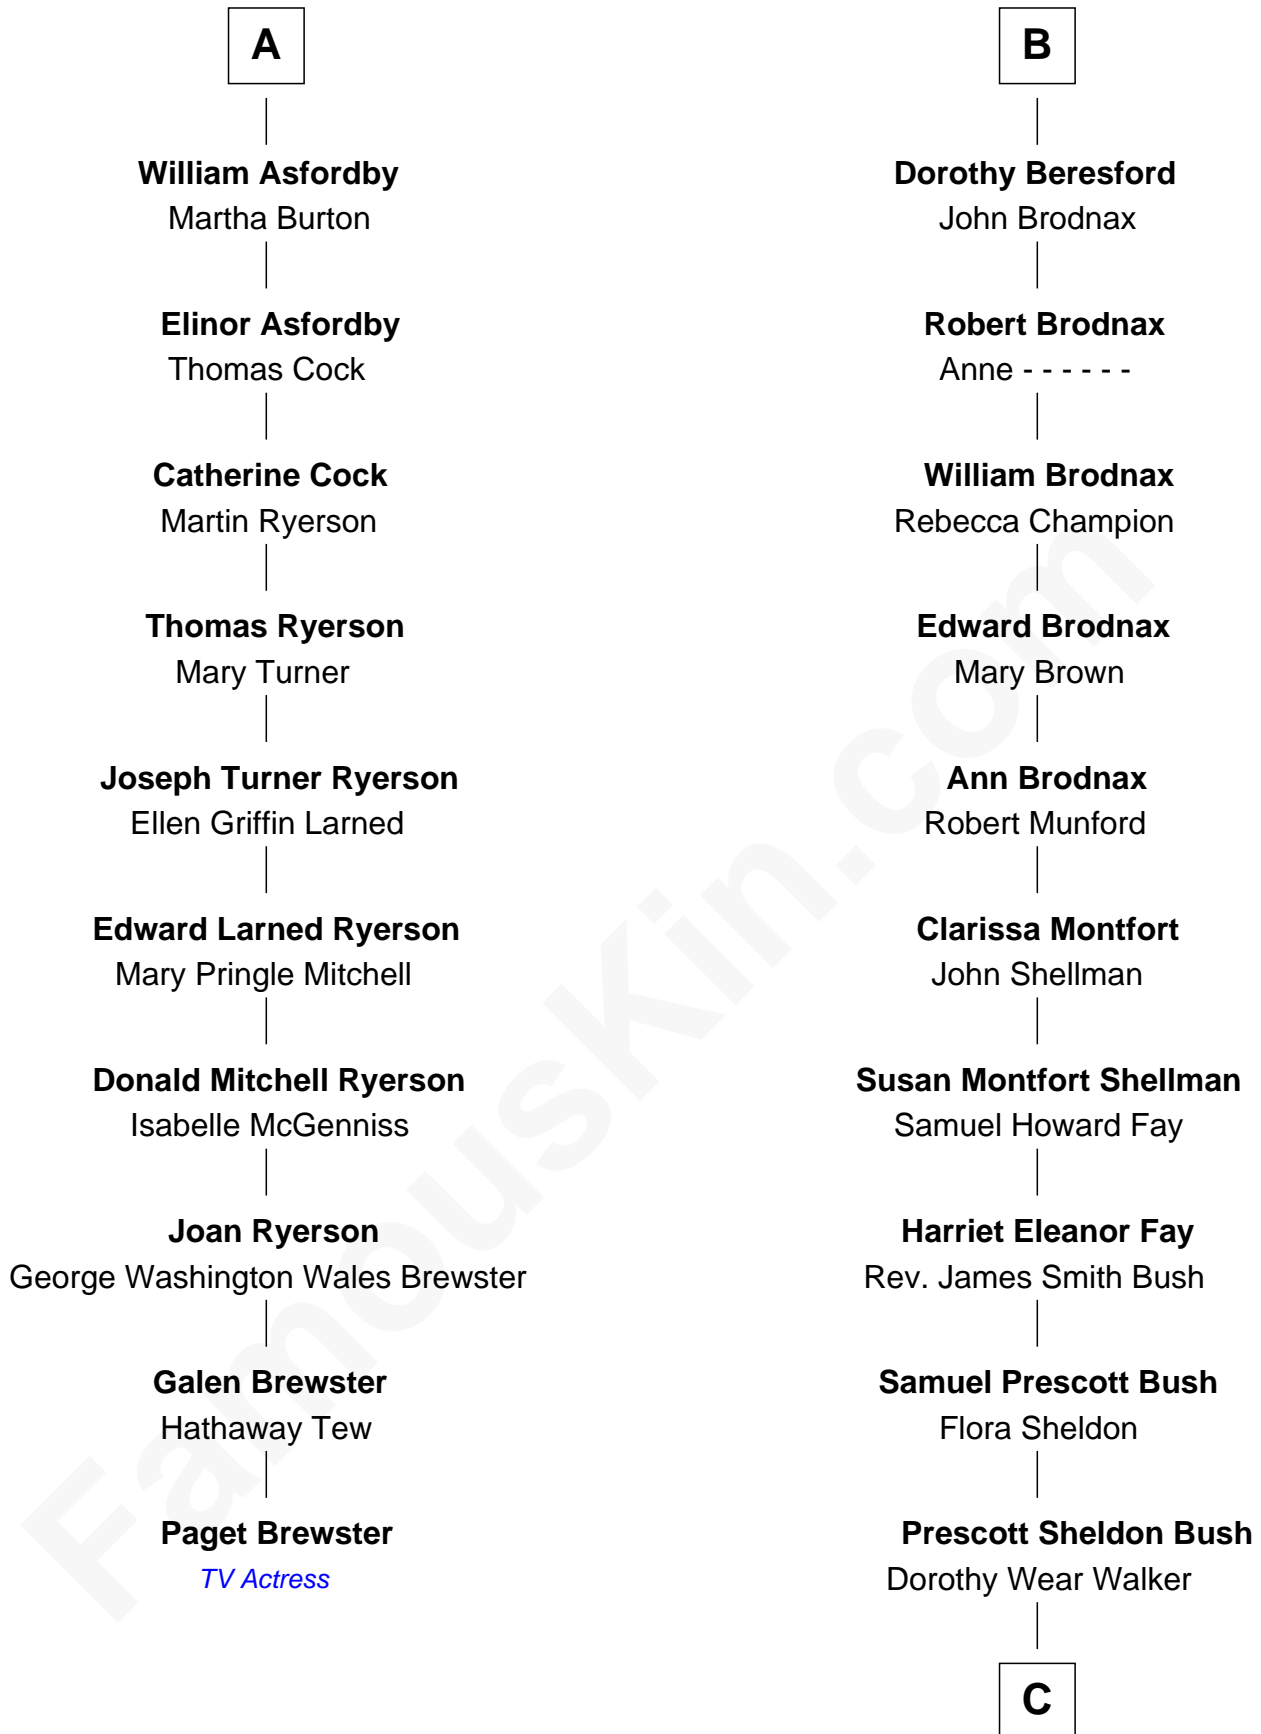

# FamousKin.com Relationship Chart of

**Paget Brewster**

*TV Actress*

16th cousin 2 times removed of

**George W. Bush**

*43rd U.S. President*

**Sir Lionel de Welles**

Joan de Waterton

Sir Thomas Hoo

**Anne Hoo**

Sir Roger Copley

**Eleanor Copley**

Sir Thomas West

**Barbara West**

Sir John Guilford

**Elizabeth Guilford**

Sir William Cromer

**Dorothy Cromer**

William Seyliard

**Elizabeth Seyliard**

Cornelius Beresford

**B**

C

George Herbert Walker Bush

Barbara Pierce

George W. Bush

*43rd U.S. President*

FamousKin.com