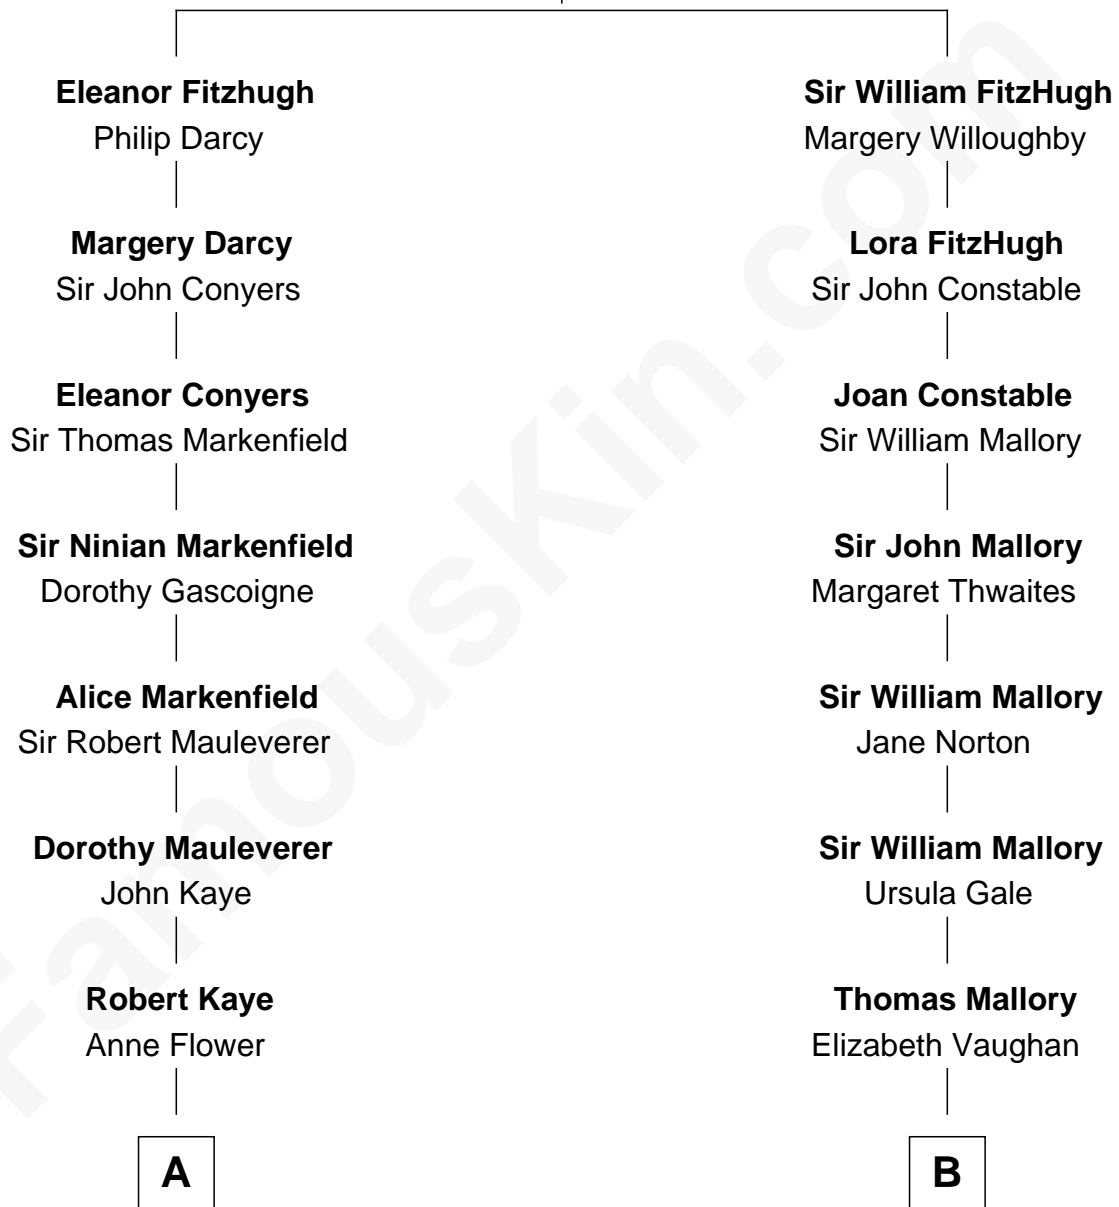

FamousKin.com Relationship Chart of

Paget Brewster

TV Actress

17th cousin 4 times removed of

Liza Minnelli

Singer and Actress

Henry FitzHugh

Elizabeth Grey

C

Mary Pringle Mitchell
Edward Larned Ryerson

Donald Mitchell Ryerson
Isabelle McGenniss

Joan Ryerson
George Washington Wales Brewster

Galen Brewster
Hathaway Tew

Paget Brewster
TV Actress