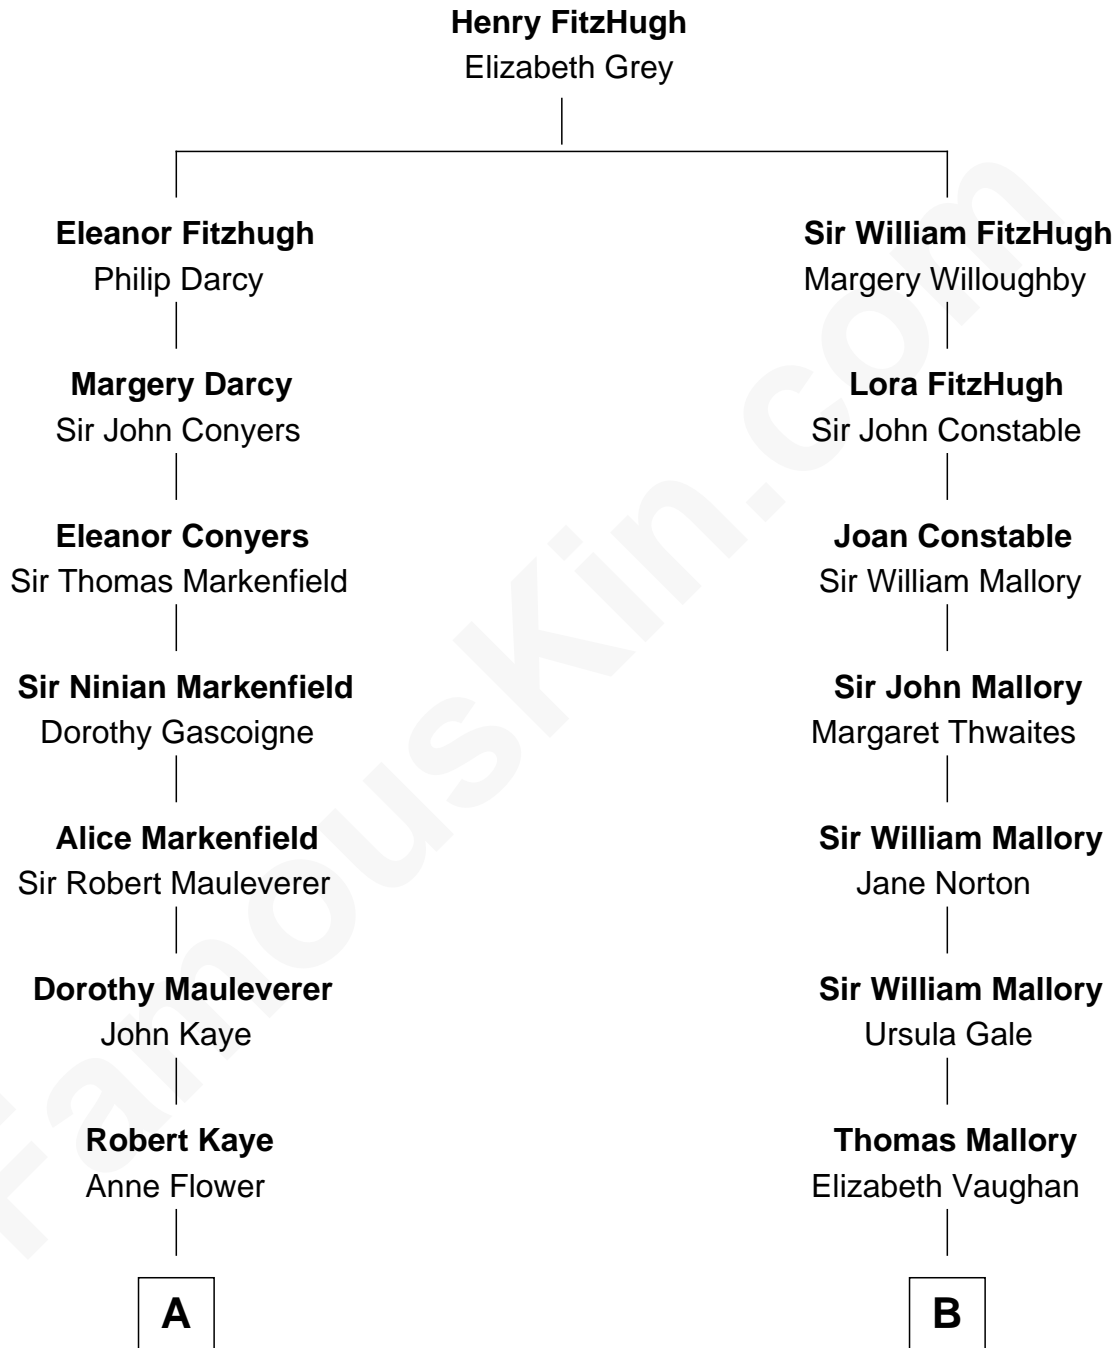

**FamousKin.com**  
**Relationship Chart of**  
**Paget Brewster**  
*TV Actress*

16th cousin 5 times removed of  
**Judy Garland**  
*Singer and Movie Actress*

**C**

—  
**Mary Pringle Mitchell**  
Edward Larned Ryerson

—  
**Donald Mitchell Ryerson**  
Isabelle McGenniss

—  
**Joan Ryerson**  
George Washington Wales Brewster

—  
**Galen Brewster**  
Hathaway Tew

—  
**Paget Brewster**  
*TV Actress*