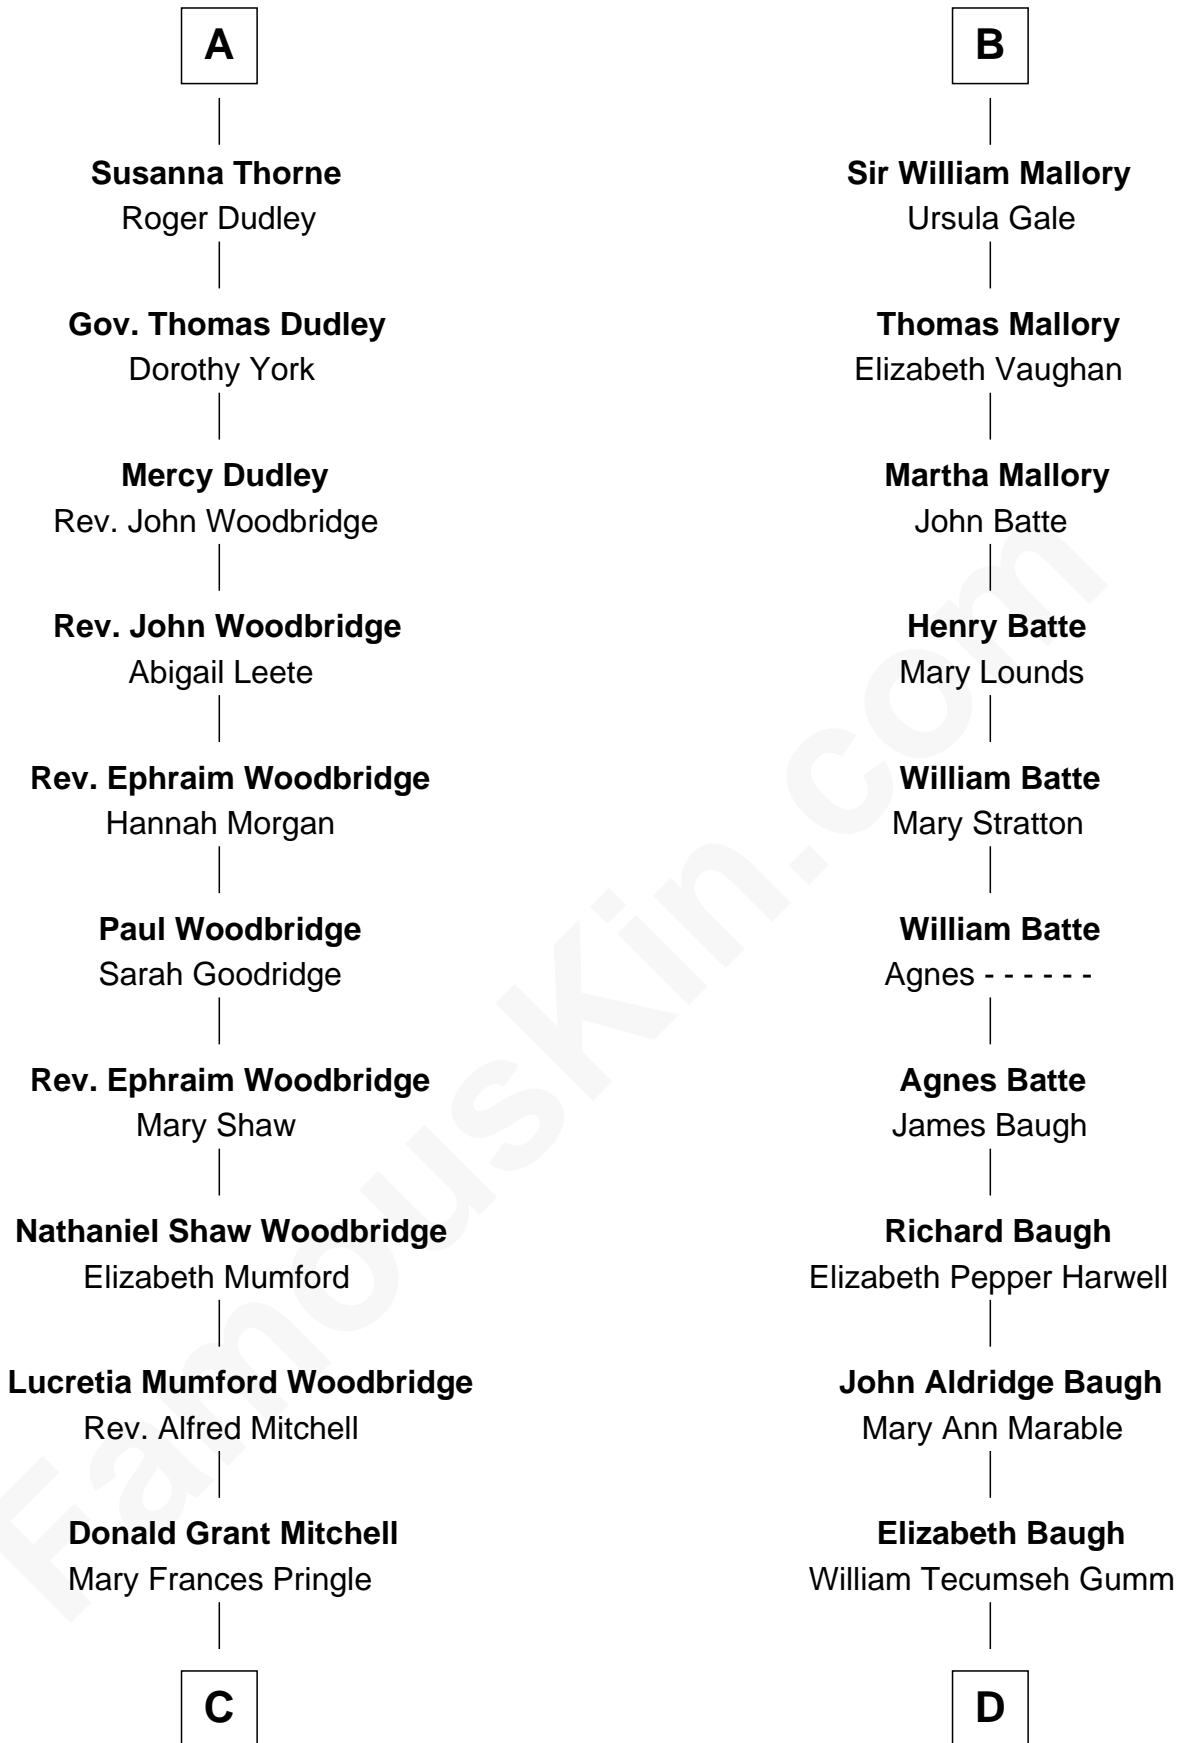

# FamousKin.com Relationship Chart of

**Paget Brewster**

*TV Actress*

18th cousin 3 times removed of

**Judy Garland**

*Singer and Movie Actress*

**Sir John Grey**

Avice Marmion

**C**

**Mary Pringle Mitchell**  
Edward Larned Ryerson

**Donald Mitchell Ryerson**  
Isabelle McGenniss

**Joan Ryerson**  
George Washington Wales Brewster

**Galen Brewster**  
Hathaway Tew

**Paget Brewster**  
*TV Actress*