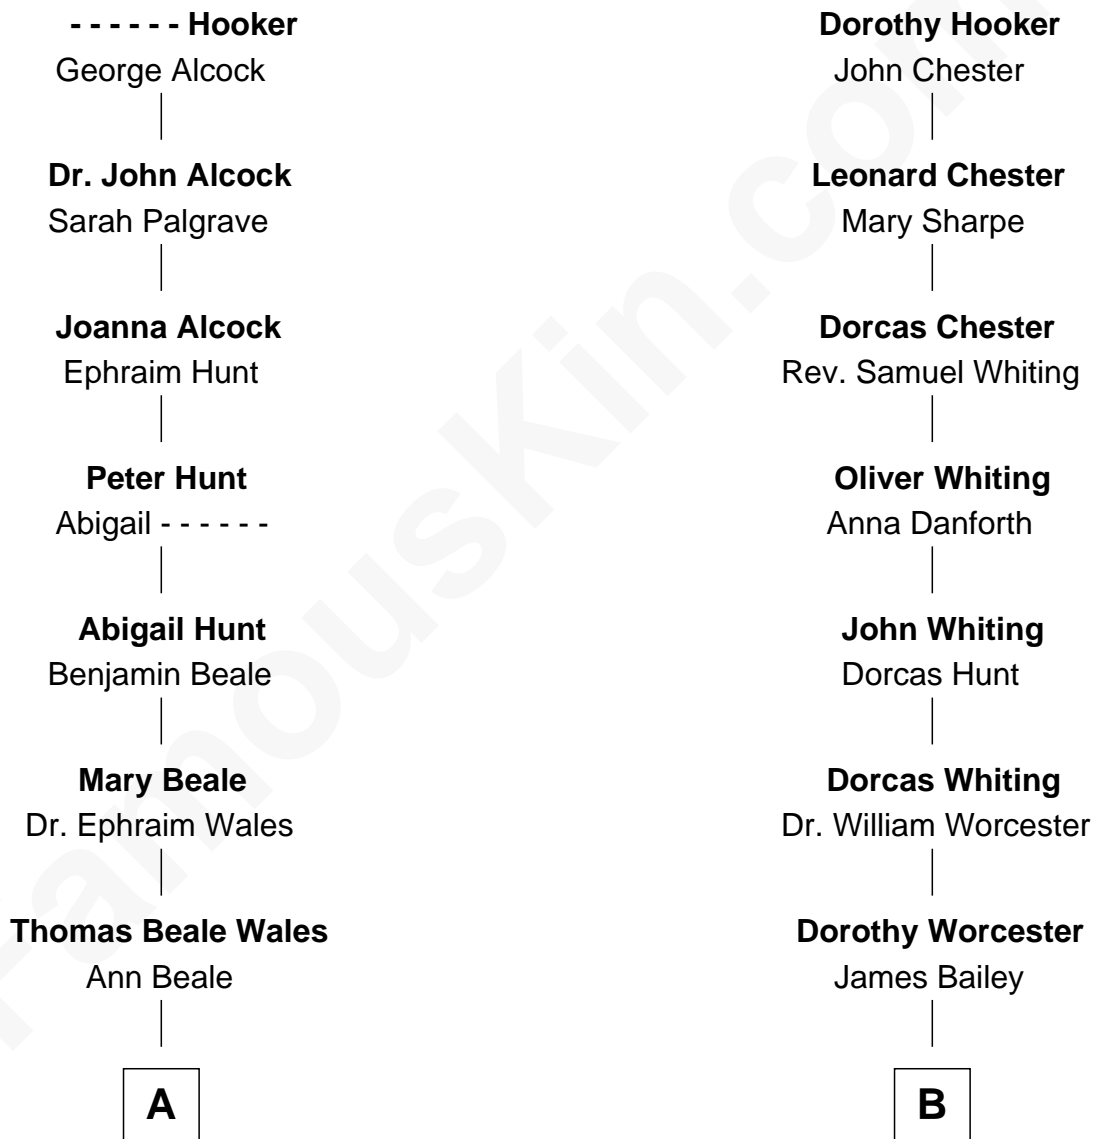

FamousKin.com Relationship Chart of

Paget Brewster

TV Actress

11th cousin 1 time removed of

Bette Davis

Movie Actress

Thomas Hooker

A

Elizabeth Ware Wales
Nathaniel Henry Emmons

Ann Wales Emmons
Benjamin Brewster

Dr. George Washington Wales Brewster
Ellen Mackenzie Hodge

George Washington Wales Brewster
Joan Ryerson

Galen Brewster
Hathaway Tew