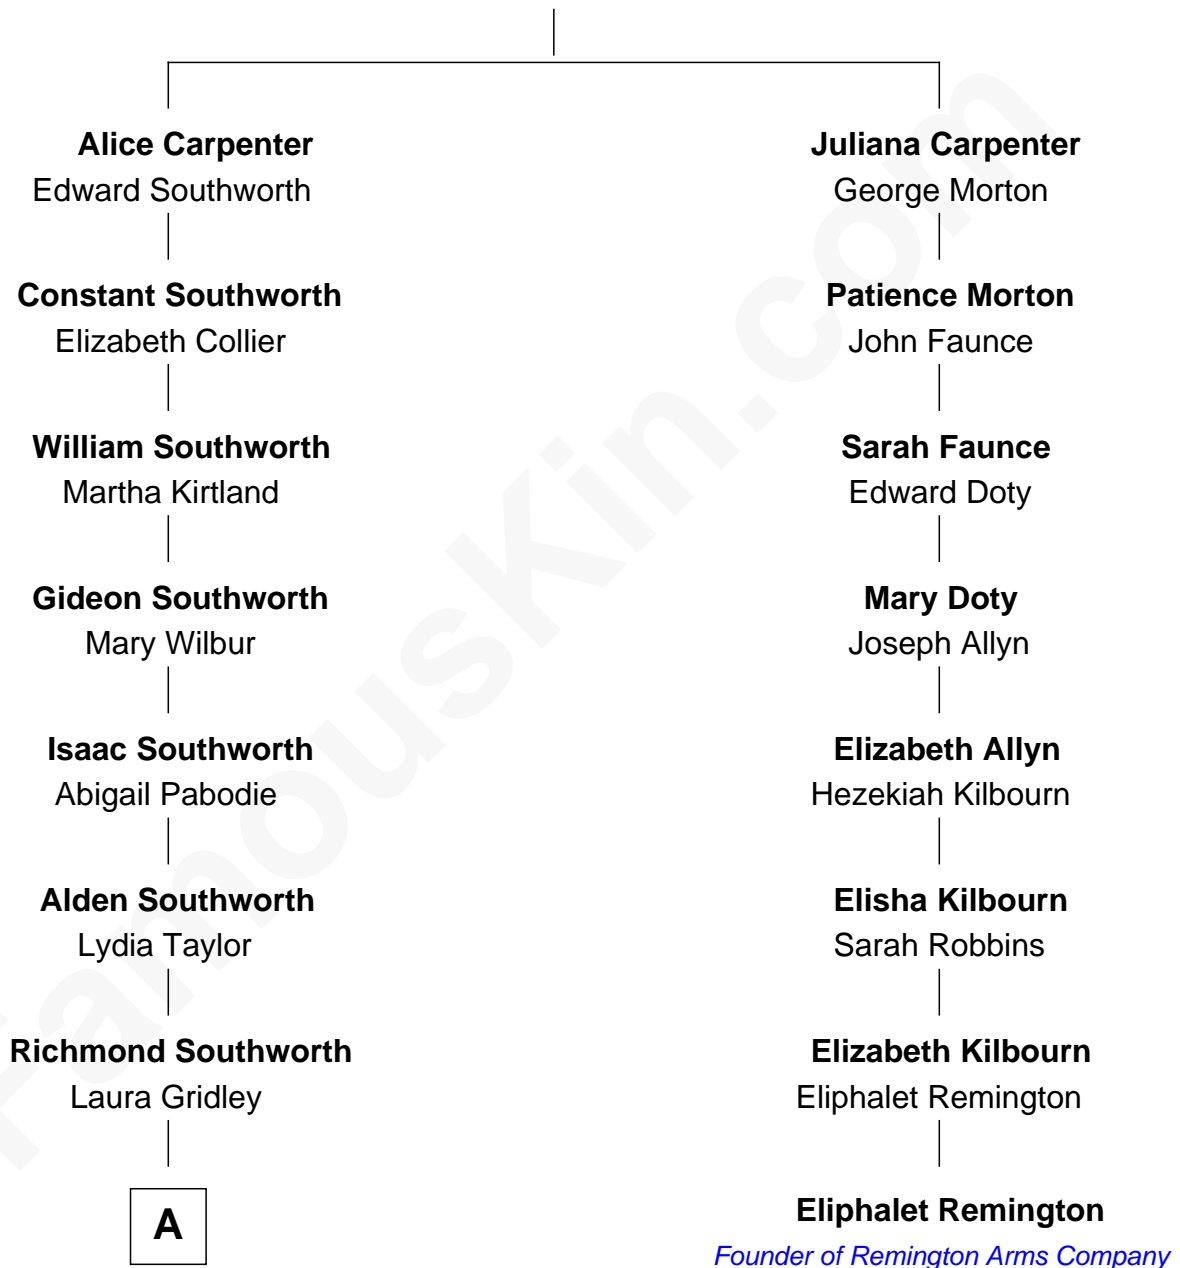

# FamousKin.com Relationship Chart of

**Paget Brewster**

*TV Actress*

7th cousin 5 times removed of

**Eliphalet Remington**

*Founder of Remington Arms Company*

**Alexander Carpenter**

**A**

**Lydia Hart Southworth**  
John Hawkins Rountree

**Cora Southworth Rountree**  
Charles Hathaway

**Stewart Southworth Hathaway**  
Helen Viles

**Valerie Hathaway**  
John Bechtel Tew

**Hathaway Tew**  
Galen Brewster

**Paget Brewster**  
*TV Actress*