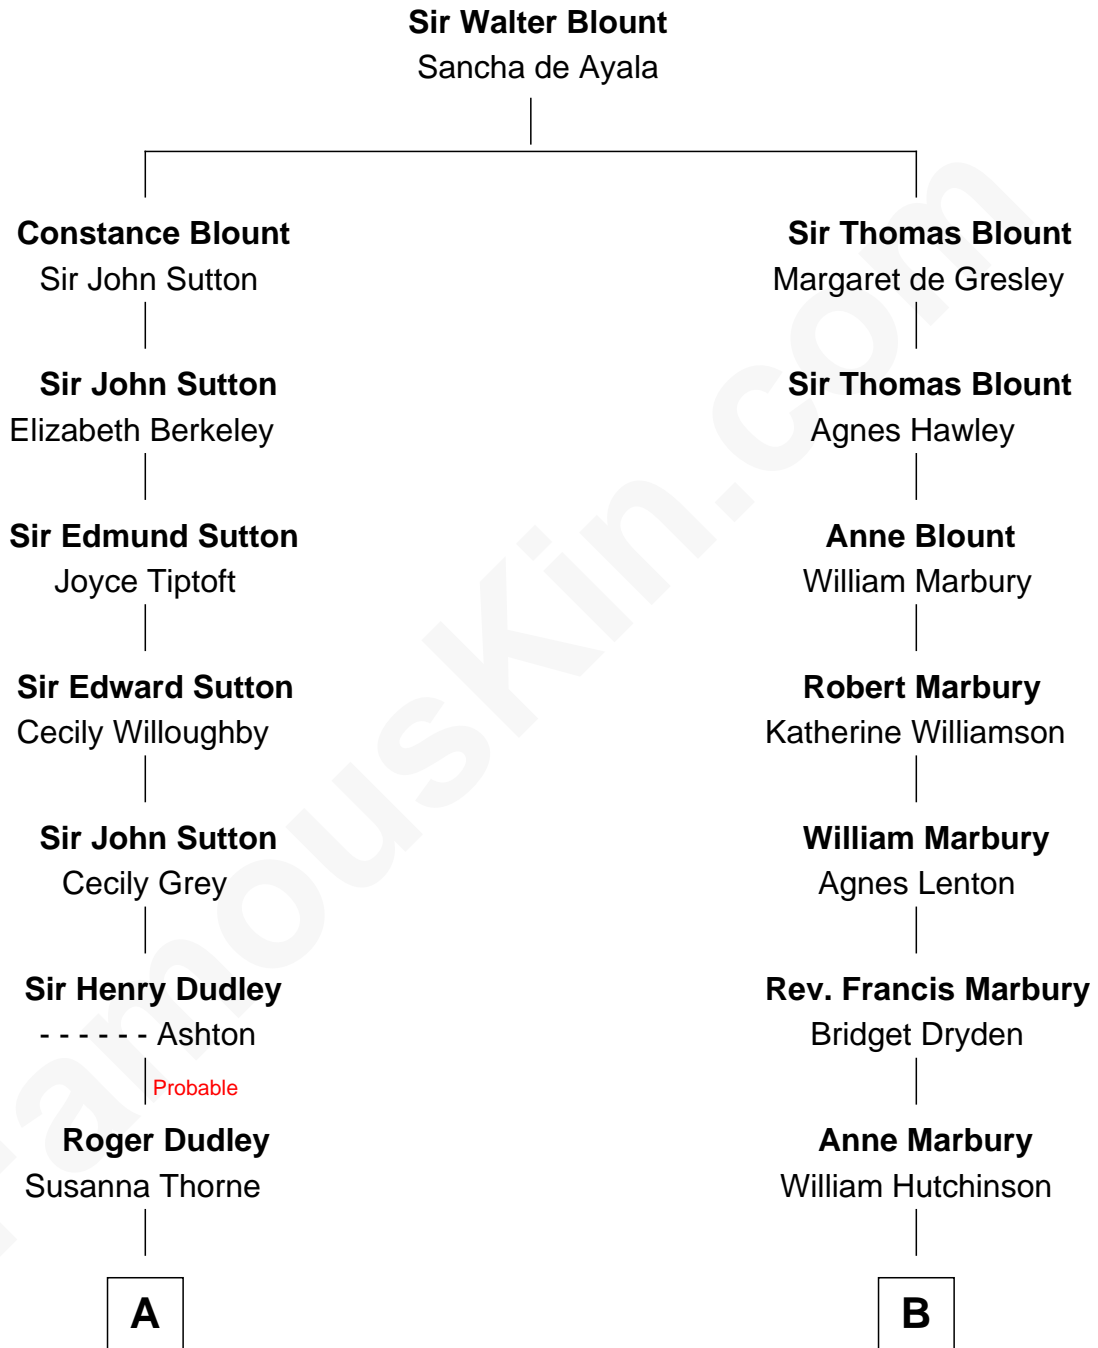

FamousKin.com
Relationship Chart of
Paget Brewster
TV Actress

13th cousin 7 times removed of
Lucretia (Rudolph) Garfield
First Lady of President James Garfield

C

—
Donald Mitchell Ryerson

Isabelle McGenniss

—
Joan Ryerson

George Washington Wales Brewster

—
Galen Brewster

Hathaway Tew

—
Paget Brewster

TV Actress