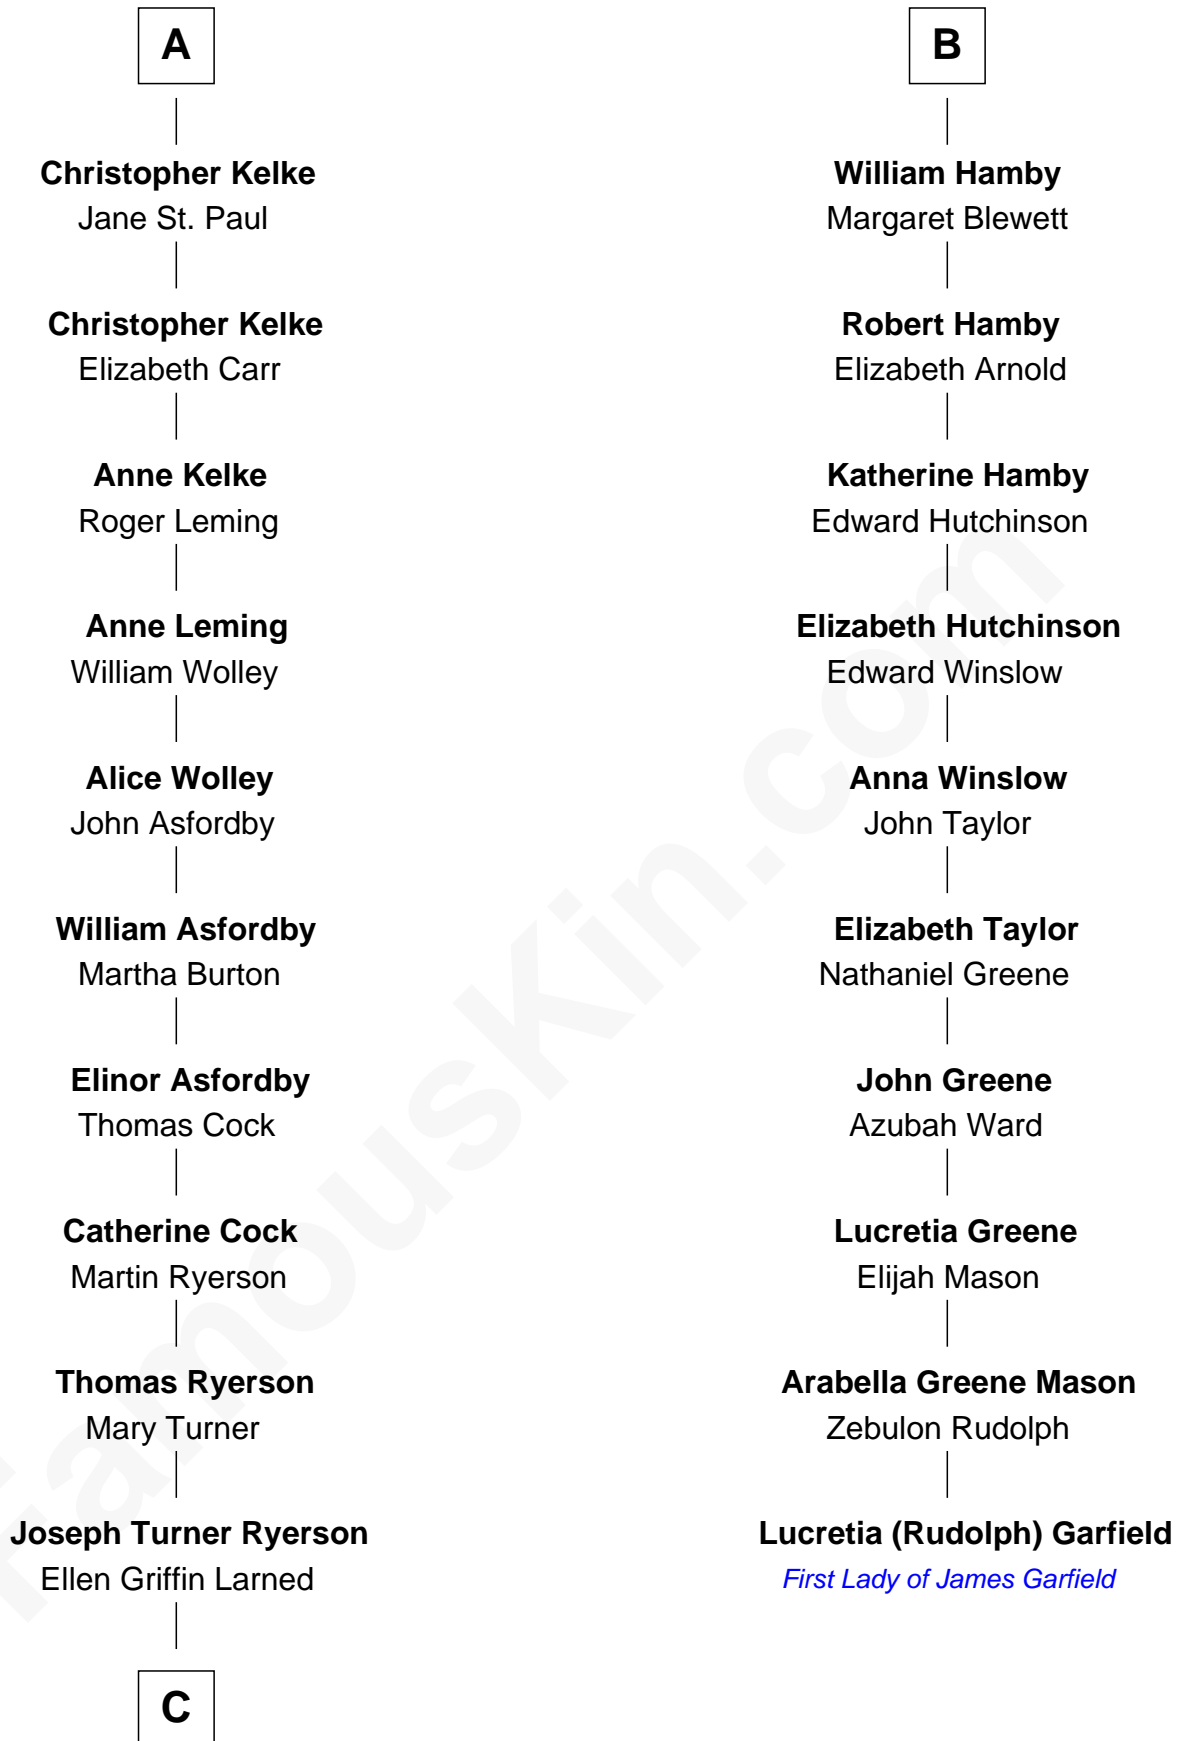

**FamousKin.com**  
**Relationship Chart of**  
**Paget Brewster**  
*TV Actress*

16th cousin 5 times removed of  
**Lucretia (Rudolph) Garfield**  
*First Lady of President James Garfield*

**C**

Edward Larned Ryerson

Mary Pringle Mitchell

Donald Mitchell Ryerson

Isabelle McGenniss

Joan Ryerson

George Washington Wales Brewster

Galen Brewster

Hathaway Tew

Paget Brewster

*TV Actress*