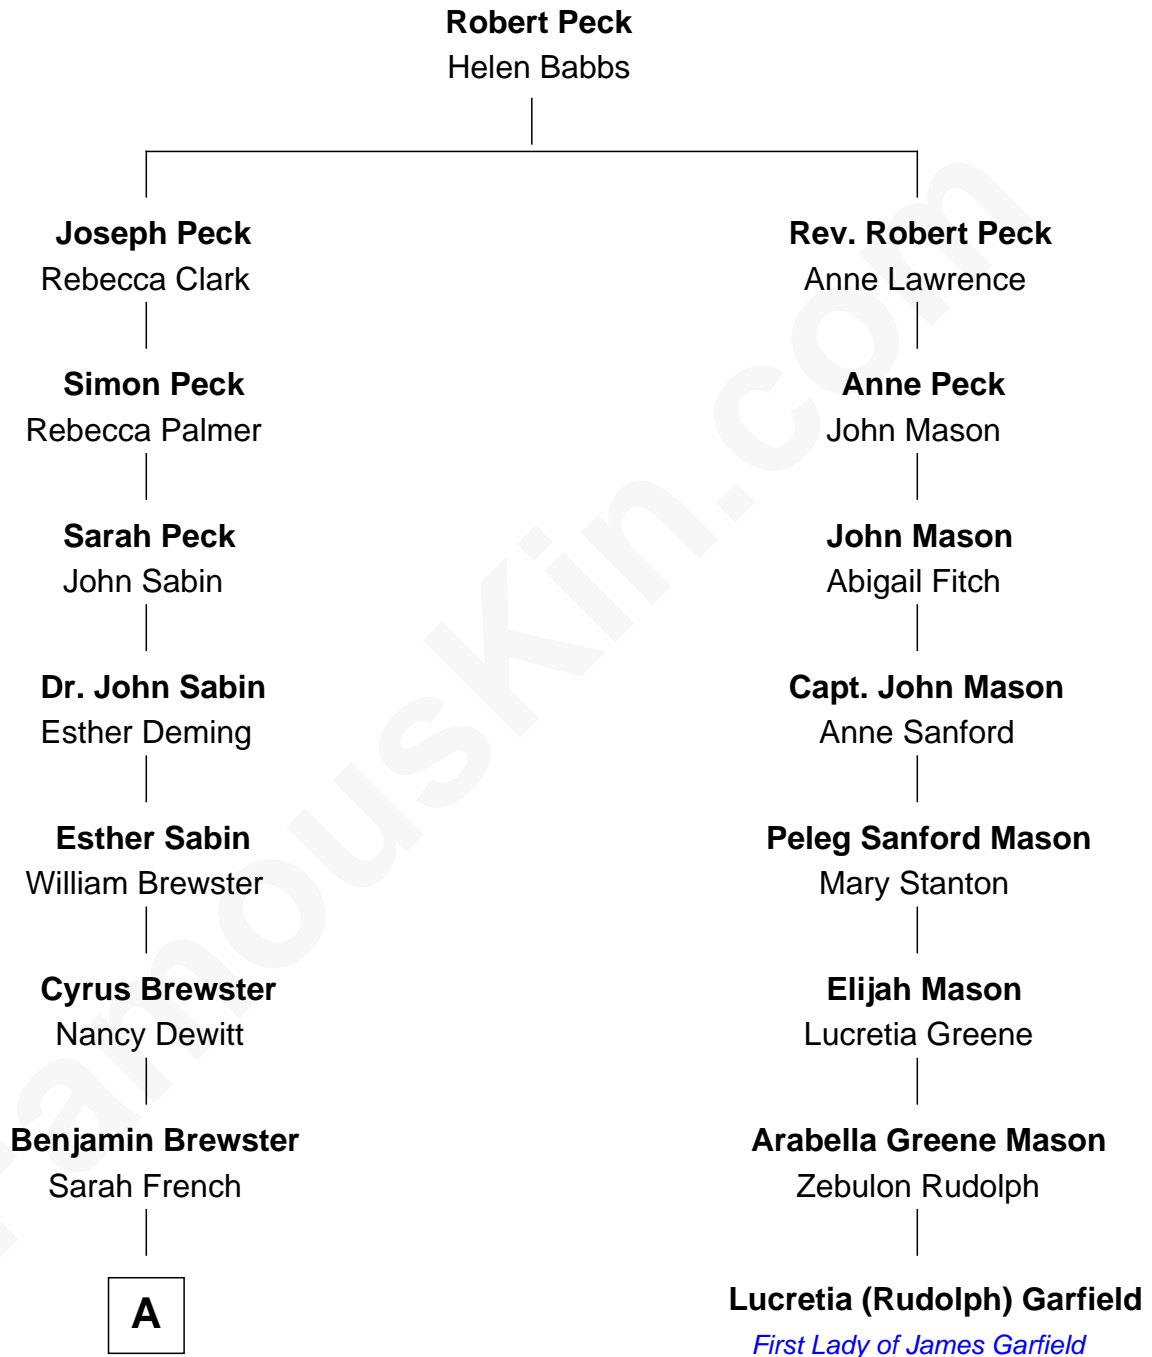

FamousKin.com
Relationship Chart of
Paget Brewster
TV Actress

7th cousin 4 times removed of
Lucretia (Rudolph) Garfield
First Lady of President James Garfield

A

Benjamin Brewster
Ann Wales Emmons

Dr. George Washington Wales Brewster
Ellen Mackenzie Hodge

George Washington Wales Brewster
Joan Ryerson

Galen Brewster
Hathaway Tew

Paget Brewster
TV Actress