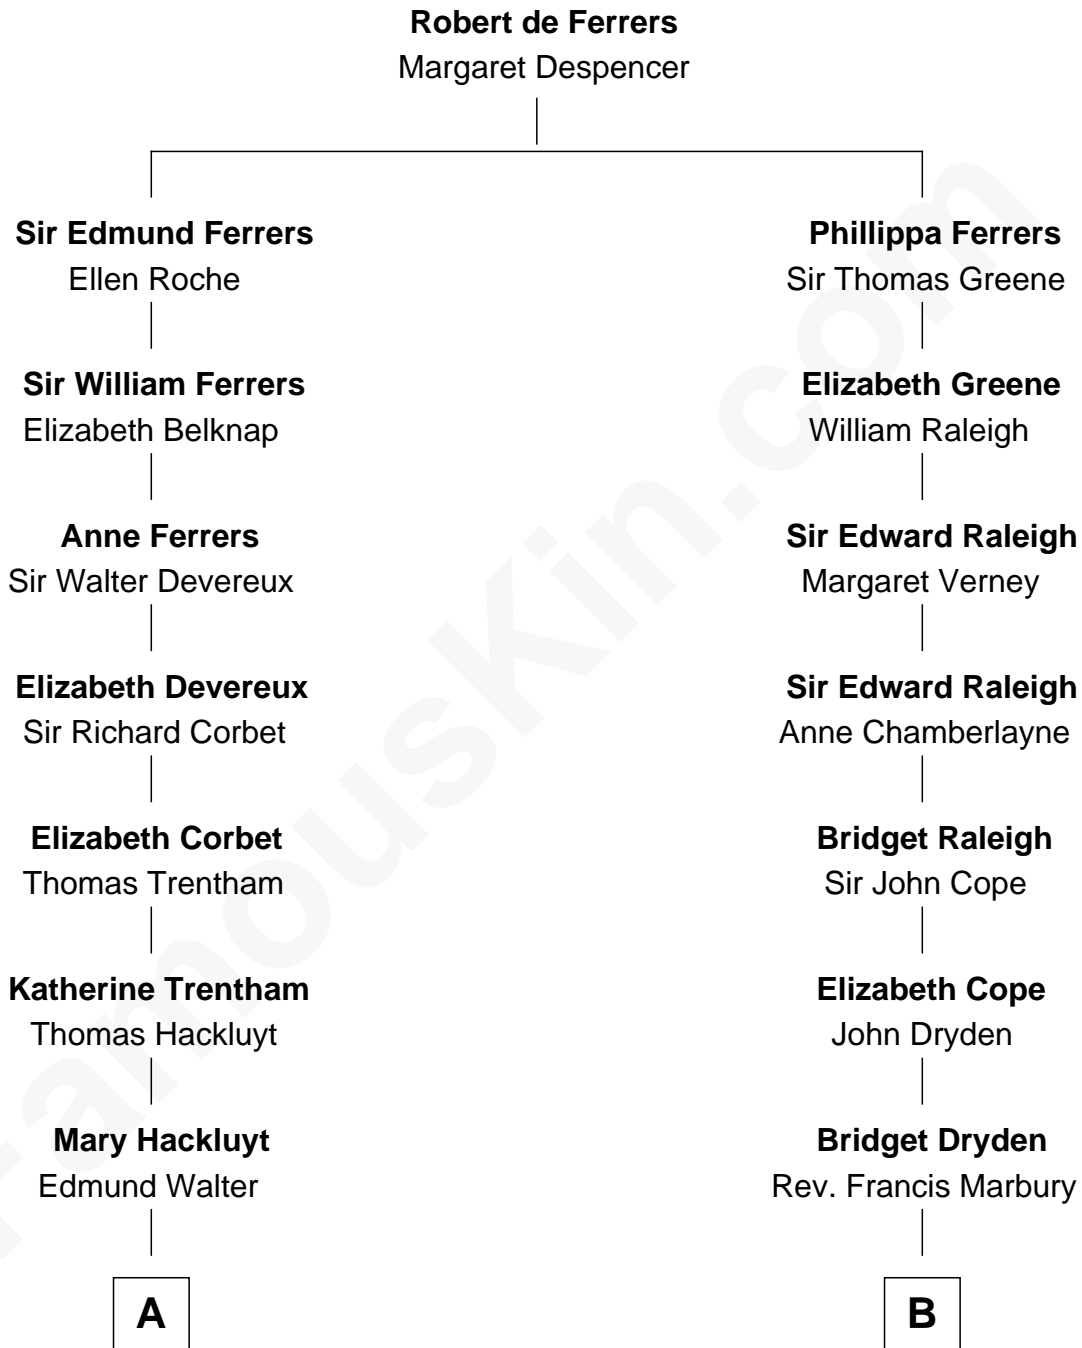

FamousKin.com
Relationship Chart of
Paget Brewster
TV Actress

14th cousin 5 times removed of
Lucretia (Rudolph) Garfield
First Lady of President James Garfield

A

Mary Walter
Sir Edward Littleton

Col. Nathaniel Littleton
Ann Southy

Esther Littleton
Col. John Robins

Esther Robins
Arthur Denwood

Elizabeth Denwood
David Wilson

Samuel Wilson
Margaret Custis

Col. John Custis Wilson
Margaret Custis

Henry Parke Custis Wilson
Susan Savage

Susan Savage Wilson
John Ledyard Hodge