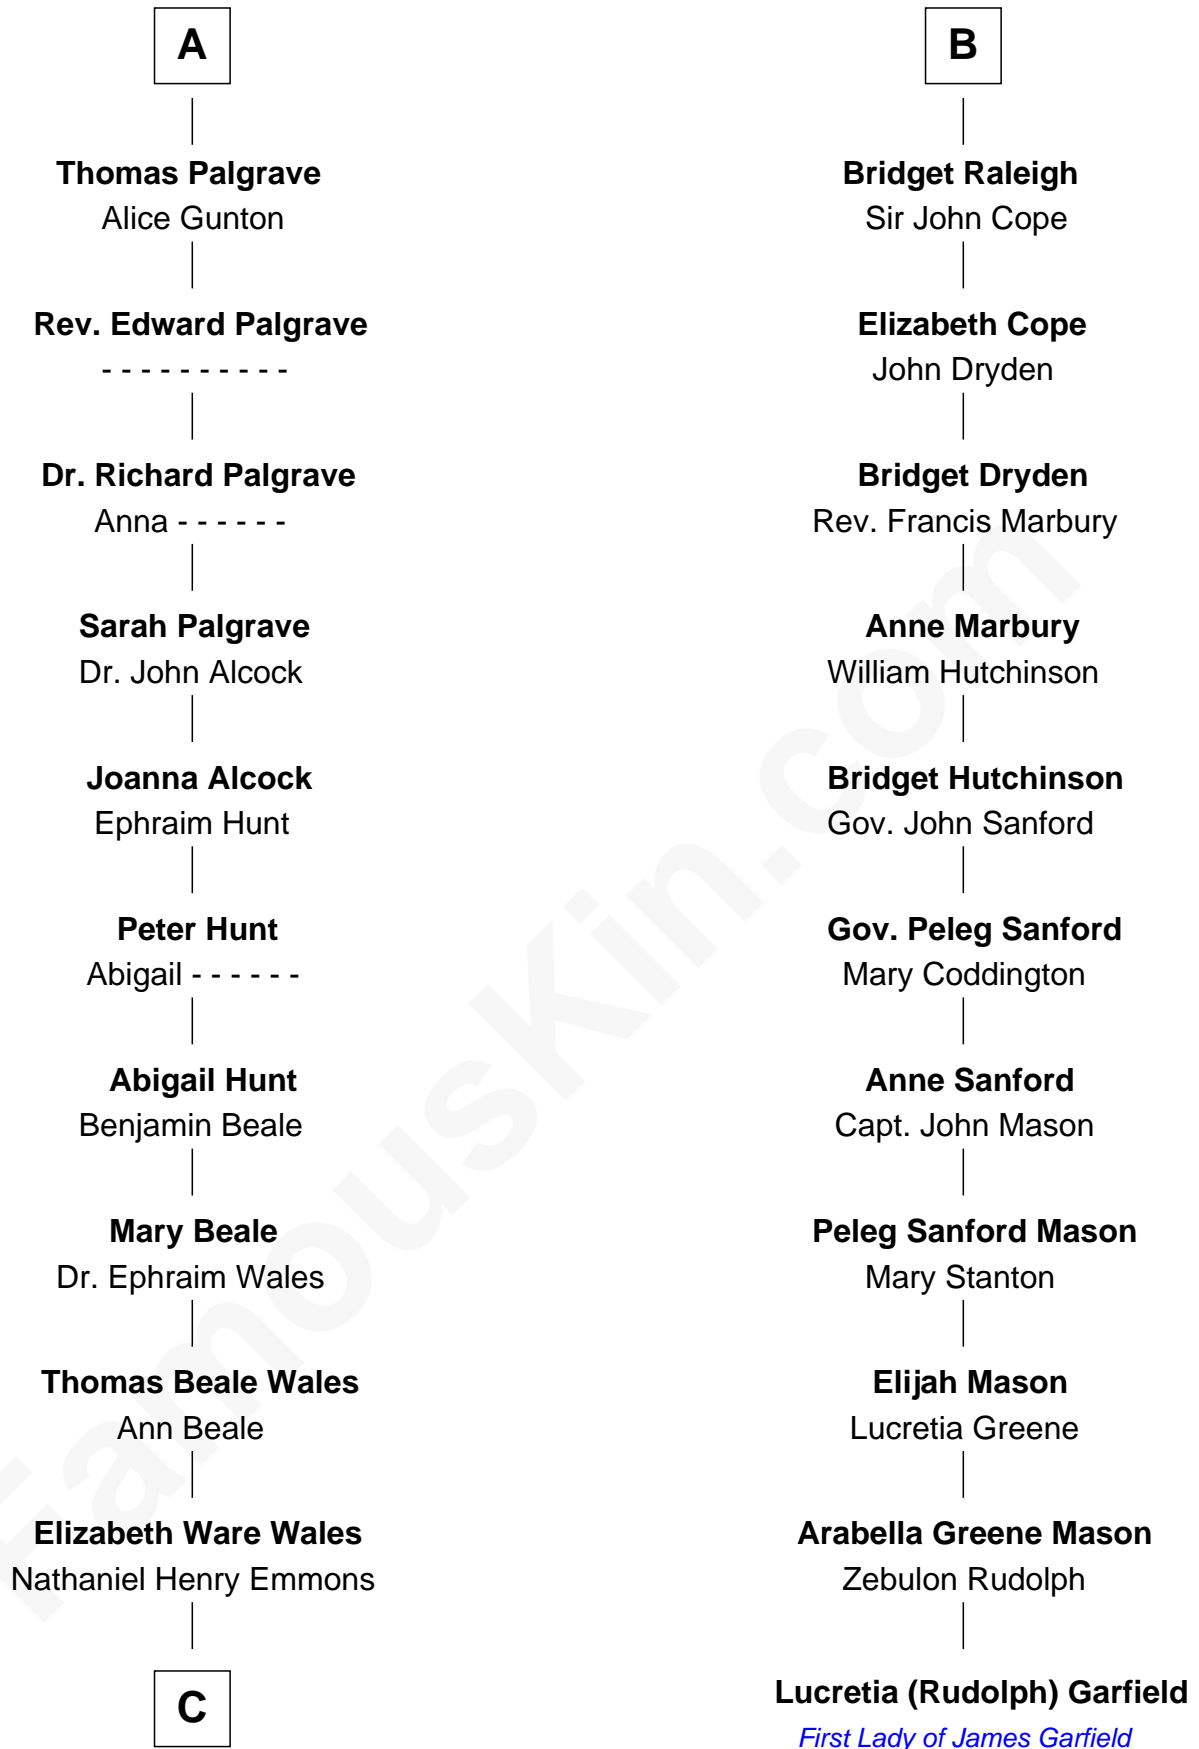

FamousKin.com
Relationship Chart of
Paget Brewster
TV Actress

17th cousin 4 times removed of
Lucretia (Rudolph) Garfield
First Lady of President James Garfield

C

Ann Wales Emmons

Benjamin Brewster

Dr. George Washington Wales Brewster

Ellen Mackenzie Hodge

George Washington Wales Brewster

Joan Ryerson

Galen Brewster

Hathaway Tew

Paget Brewster

TV Actress