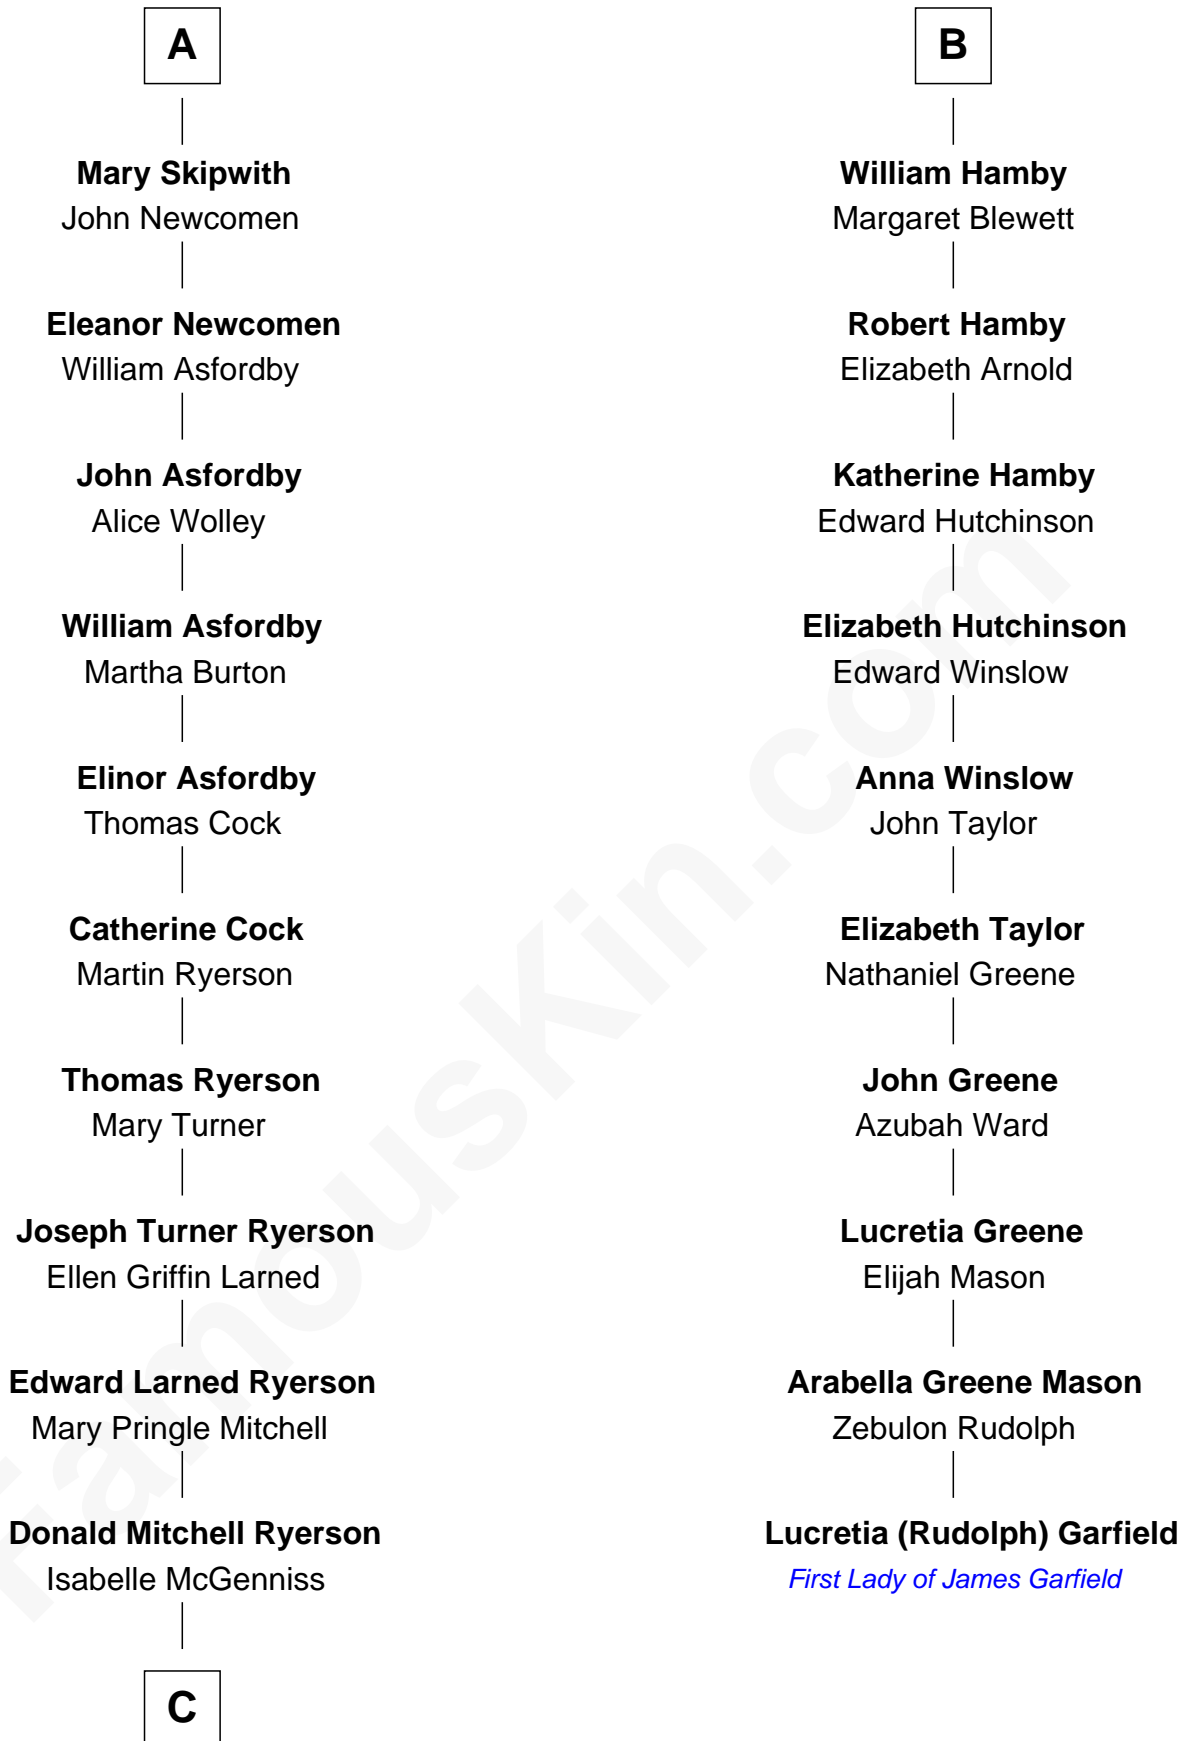

FamousKin.com
Relationship Chart of
Paget Brewster
TV Actress

16th cousin 3 times removed of
Lucretia (Rudolph) Garfield
First Lady of President James Garfield

C

—
Joan Ryerson

George Washington Wales Brewster

—
Galen Brewster

Hathaway Tew

—
Paget Brewster

TV Actress

FamousKin.com