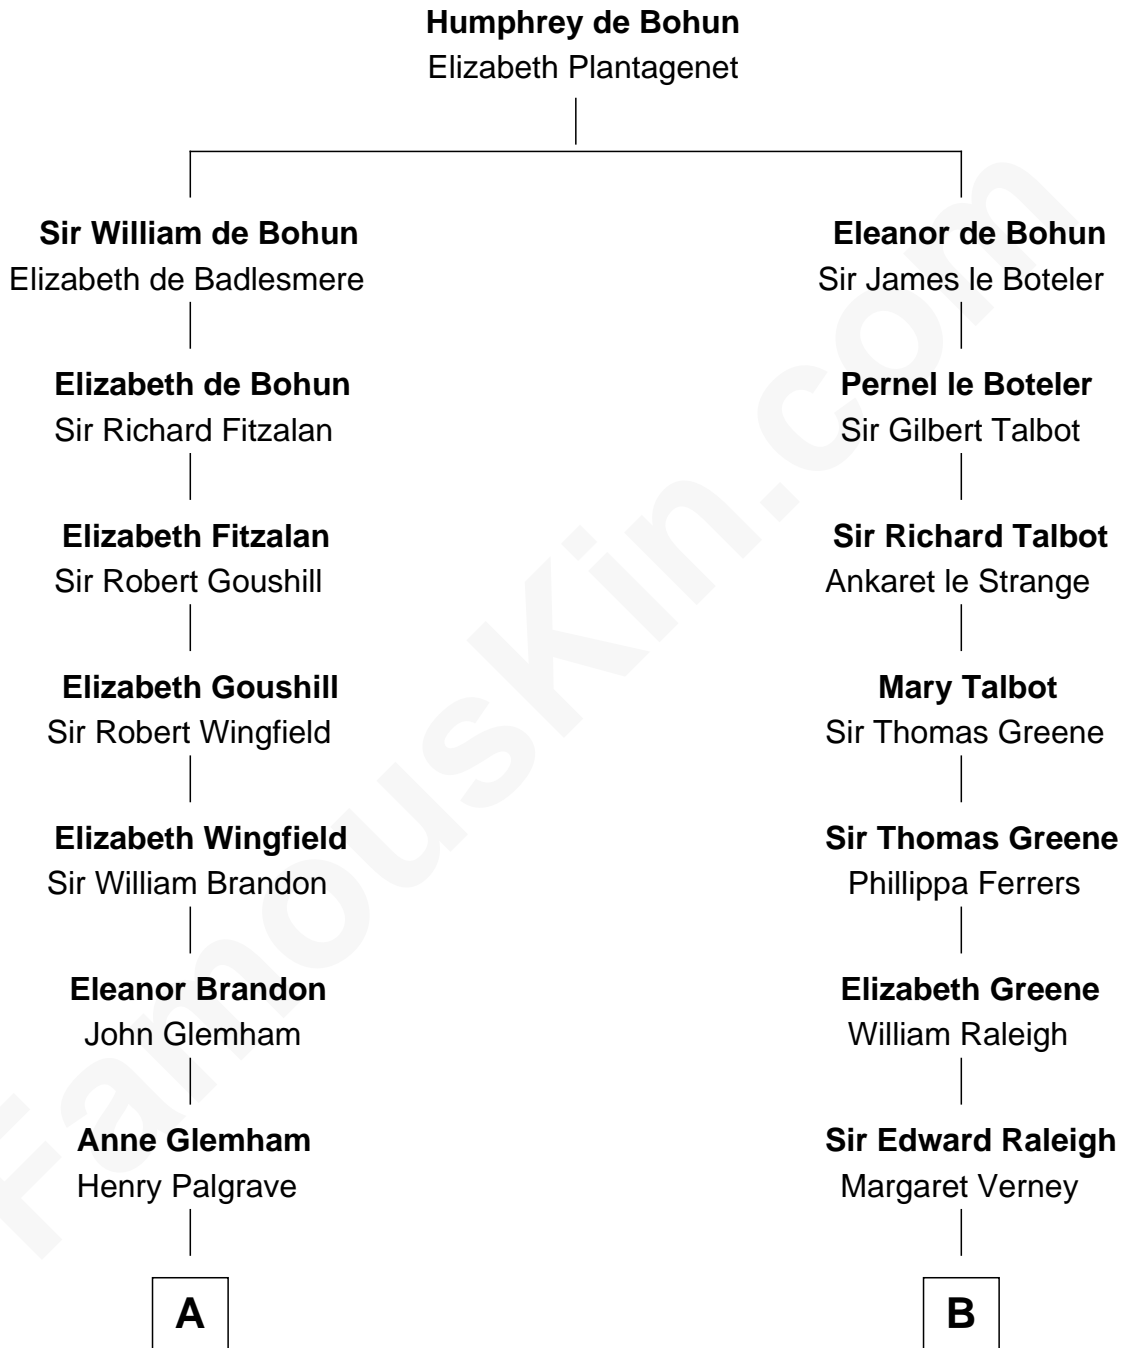

FamousKin.com
Relationship Chart of
Paget Brewster
TV Actress

18th cousin 3 times removed of
Lucretia (Rudolph) Garfield
First Lady of President James Garfield

C

Ann Wales Emmons

Benjamin Brewster

Dr. George Washington Wales Brewster