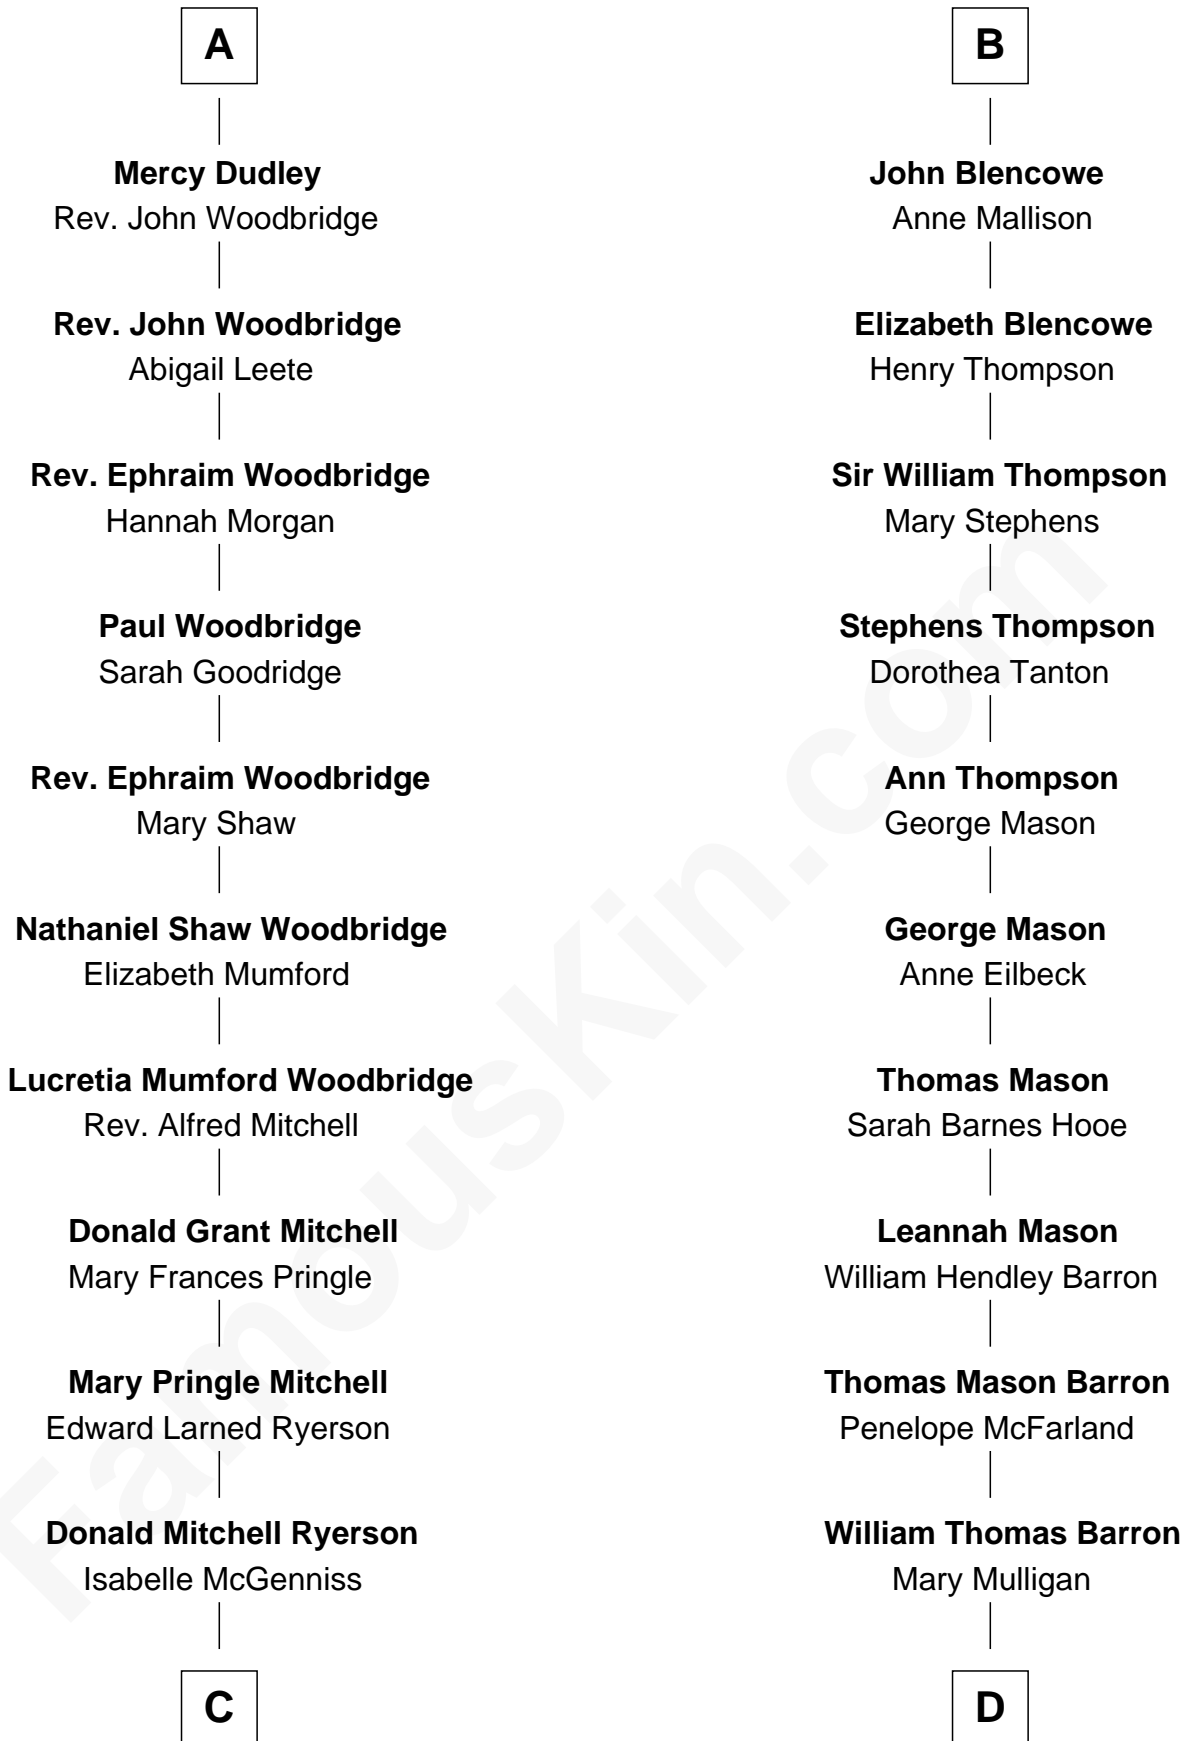

FamousKin.com
Relationship Chart of
Paget Brewster
TV Actress

19th cousin 1 time removed of
Paris Hilton
Socialite and TV Personality

C

Joan Ryerson
George Washington Wales Brewster

Galen Brewster
Hathaway Tew

Paget Brewster
TV Actress

D

Mary Adelaide Barron
Conrad Nicholson Hilton

Barron Hilton
Marilyn June Hawley

Richard Howard Hilton
Kathleen Elizabeth Avanzino

Paris Hilton
Socialite and TV Personality