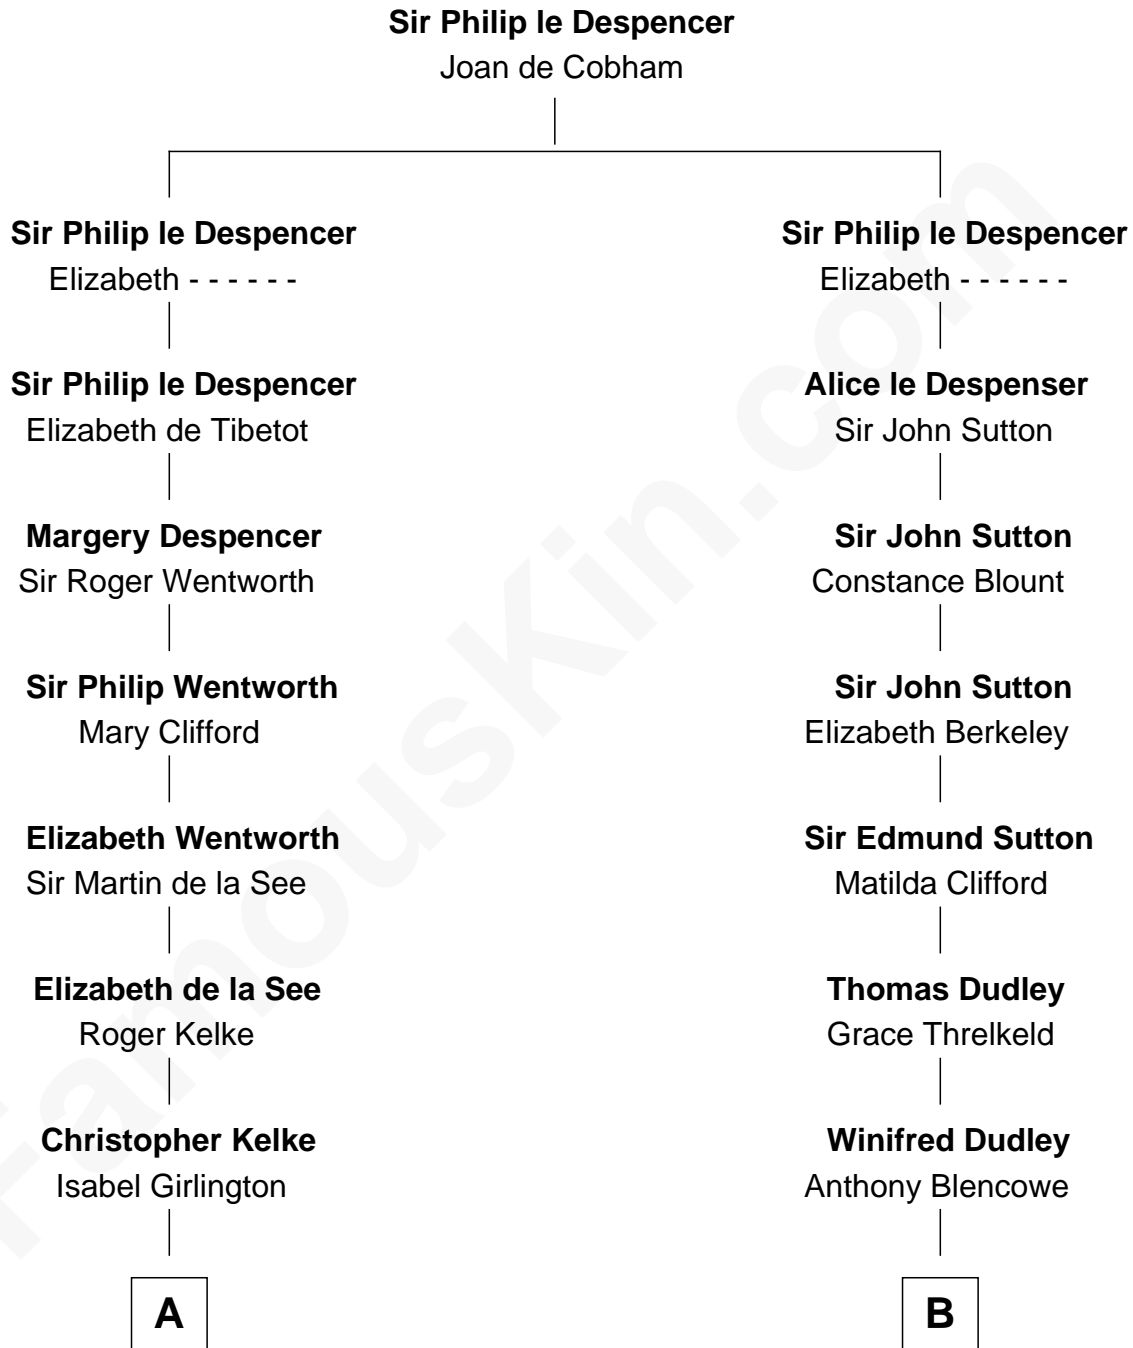

**FamousKin.com**  
**Relationship Chart of**  
**Paget Brewster**  
*TV Actress*

**14th cousin 7 times removed of**  
**George Mason**  
*Father of the U.S. Bill of Rights*

**C**

Edward Larned Ryerson

Mary Pringle Mitchell

Donald Mitchell Ryerson

Isabelle McGenniss

Joan Ryerson

George Washington Wales Brewster

Galen Brewster

Hathaway Tew

Paget Brewster

*TV Actress*