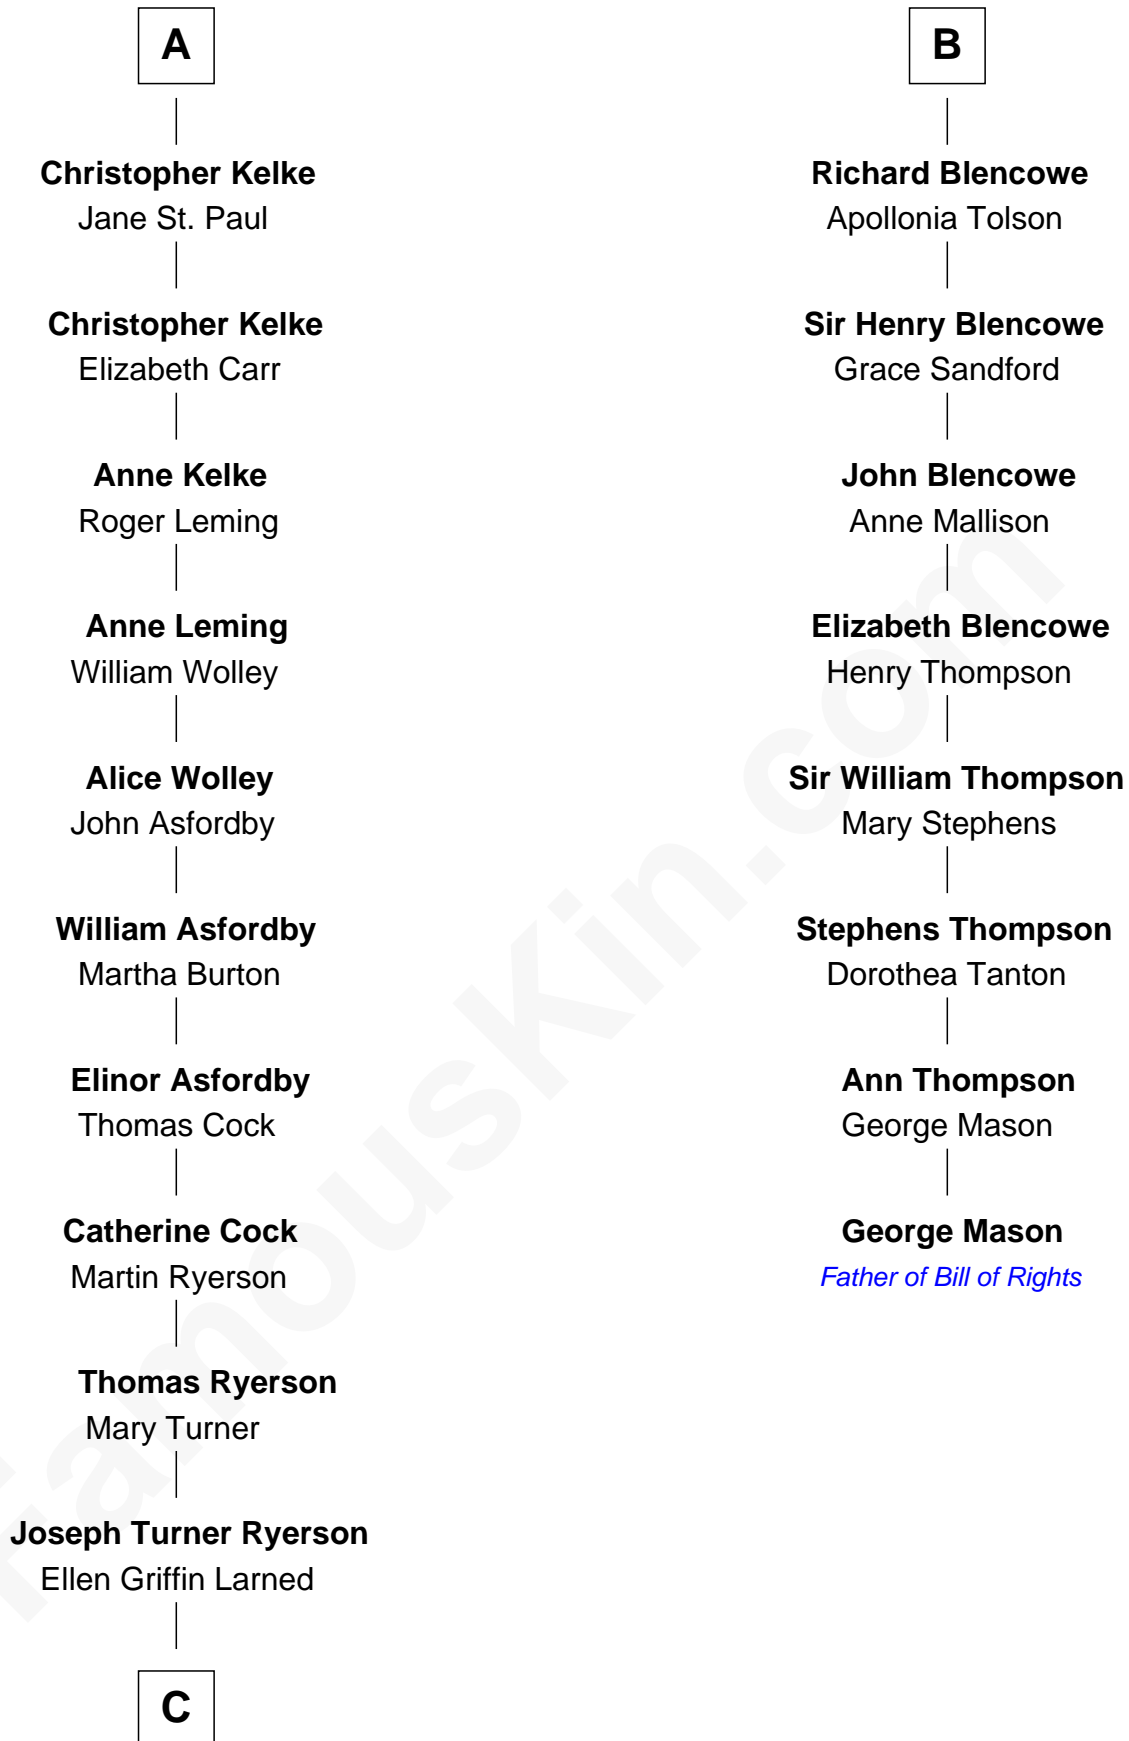

**FamousKin.com**  
**Relationship Chart of**  
**Paget Brewster**  
*TV Actress*

**14th cousin 7 times removed of**  
**George Mason**  
*Father of the U.S. Bill of Rights*

**C**

Edward Larned Ryerson

Mary Pringle Mitchell

Donald Mitchell Ryerson

Isabelle McGenniss

Joan Ryerson

George Washington Wales Brewster

Galen Brewster

Hathaway Tew

Paget Brewster

*TV Actress*