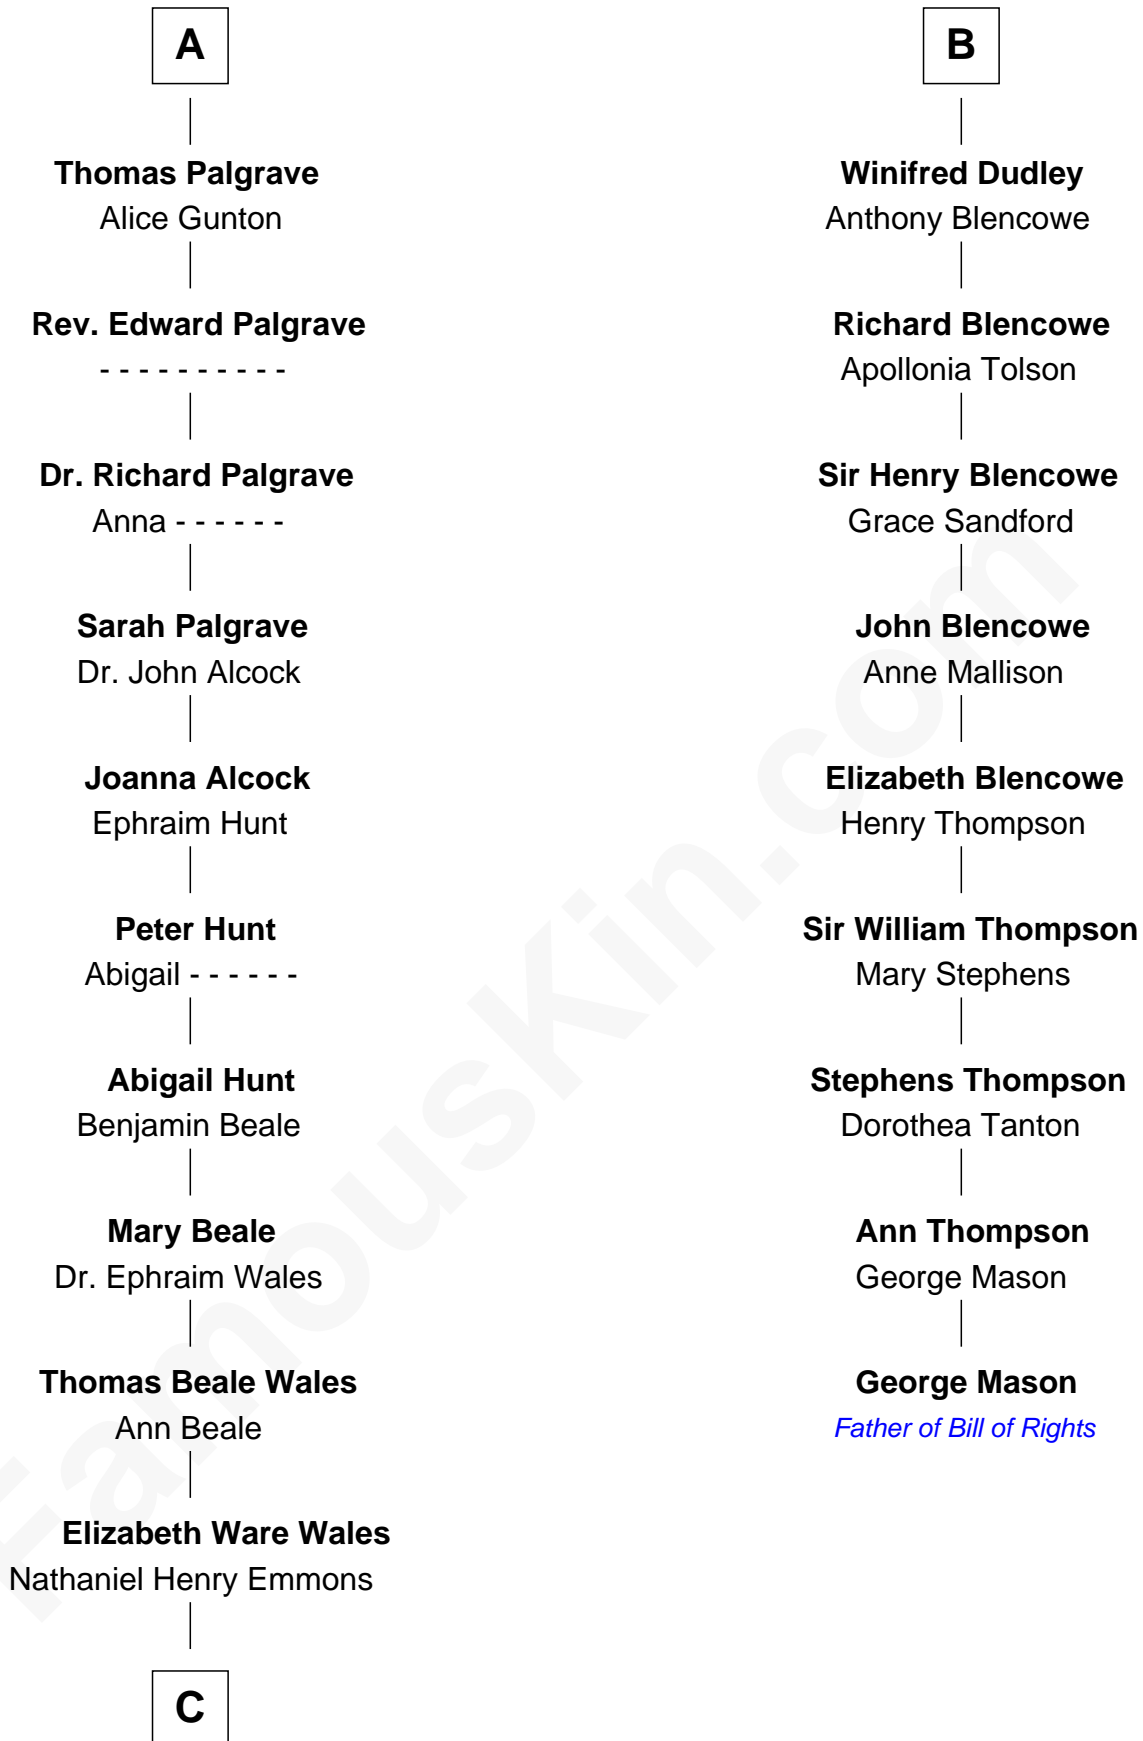

**FamousKin.com**  
**Relationship Chart of**  
**Paget Brewster**  
*TV Actress*

15th cousin 6 times removed of  
**George Mason**  
*Father of the U.S. Bill of Rights*

**Henry Plantagenet**  
Maud de Chaworth

**C**

Ann Wales Emmons

Benjamin Brewster

Dr. George Washington Wales Brewster

Ellen Mackenzie Hodge

George Washington Wales Brewster

Joan Ryerson

Galen Brewster

Hathaway Tew

Paget Brewster

*TV Actress*