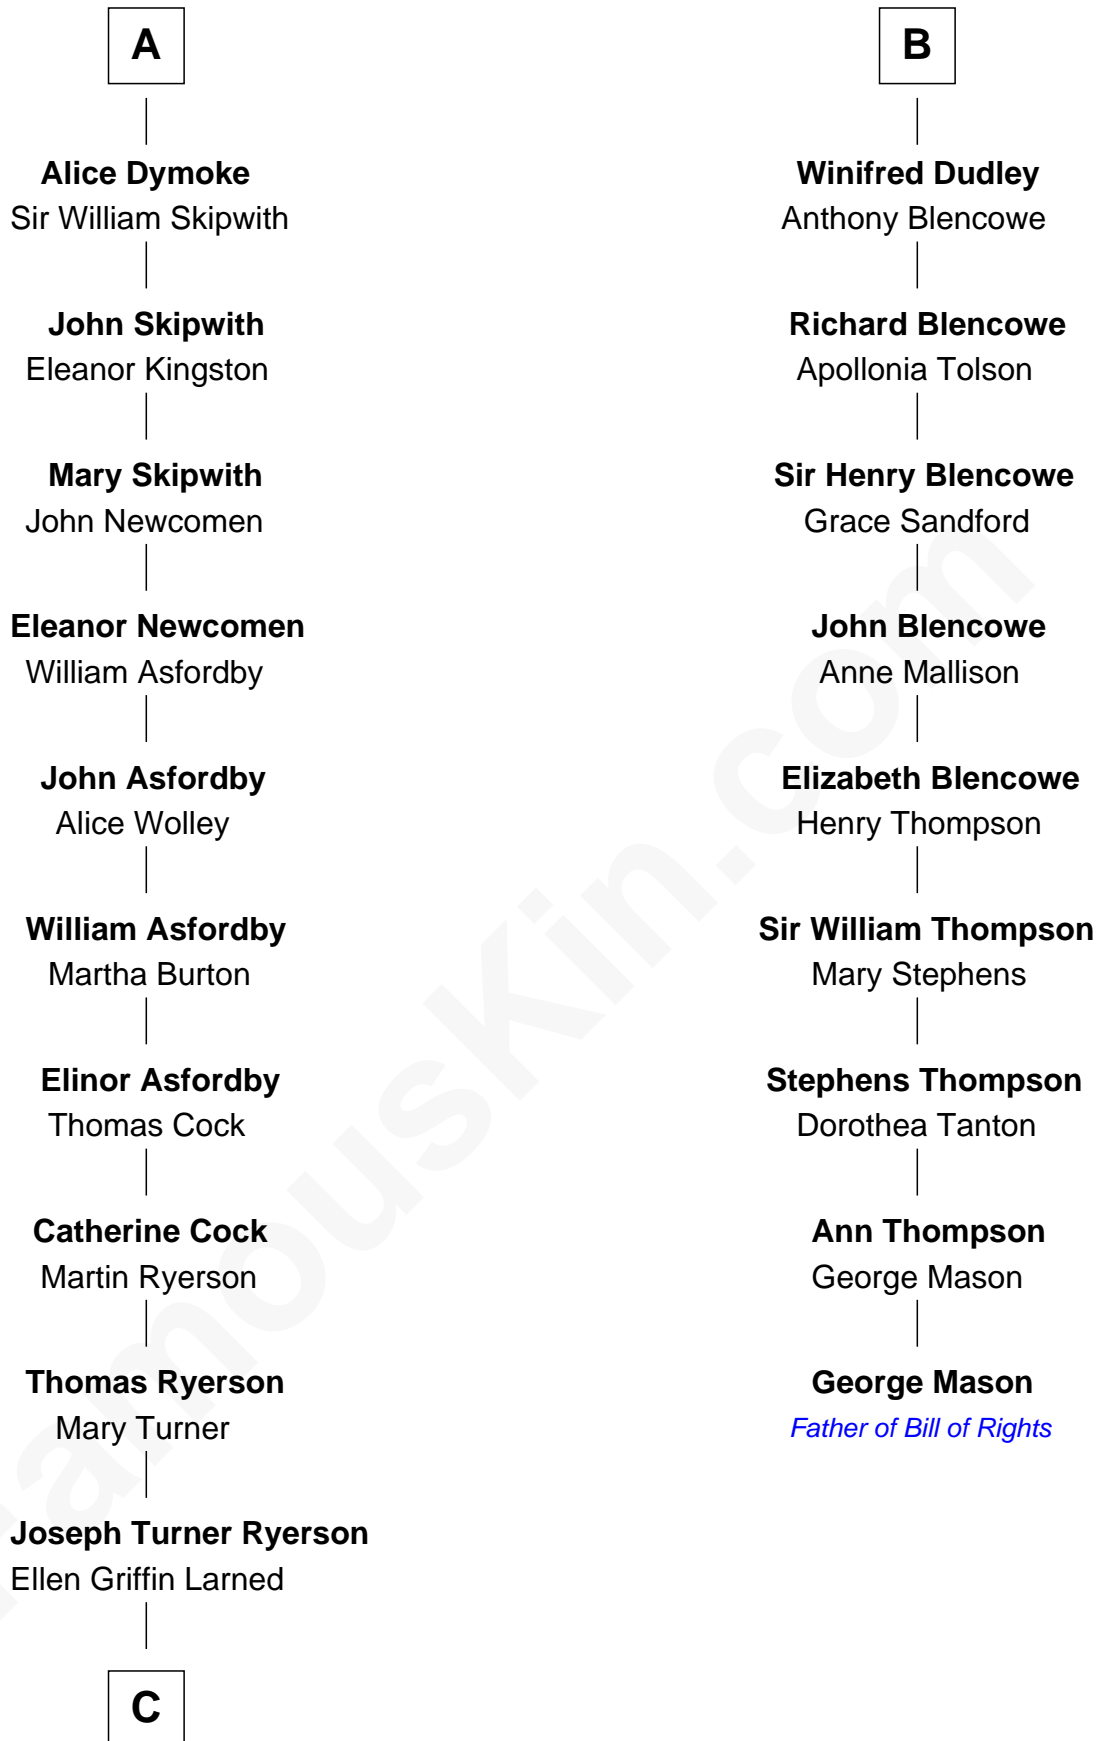

# FamousKin.com Relationship Chart of

**Paget Brewster**

*TV Actress*

15th cousin 6 times removed of

**George Mason**

*Father of the U.S. Bill of Rights*

**Guy de Beauchamp**

Alice de Toeni

Katherine de Mortimer

**Philippa de Beauchamp**

Sir Hugh de Stafford

**Margaret de Stafford**

Sir Ralph Neville

**Philippe Neville**

Sir Thomas Dacre

**Joan Dacre**

Thomas Clifford

**Matilda Clifford**

Sir Edmund Sutton

**Thomas Dudley**

Grace Threlkeld

**B**

**C**

Edward Larned Ryerson

Mary Pringle Mitchell

Donald Mitchell Ryerson

Isabelle McGenniss

Joan Ryerson

George Washington Wales Brewster

Galen Brewster

Hathaway Tew

Paget Brewster