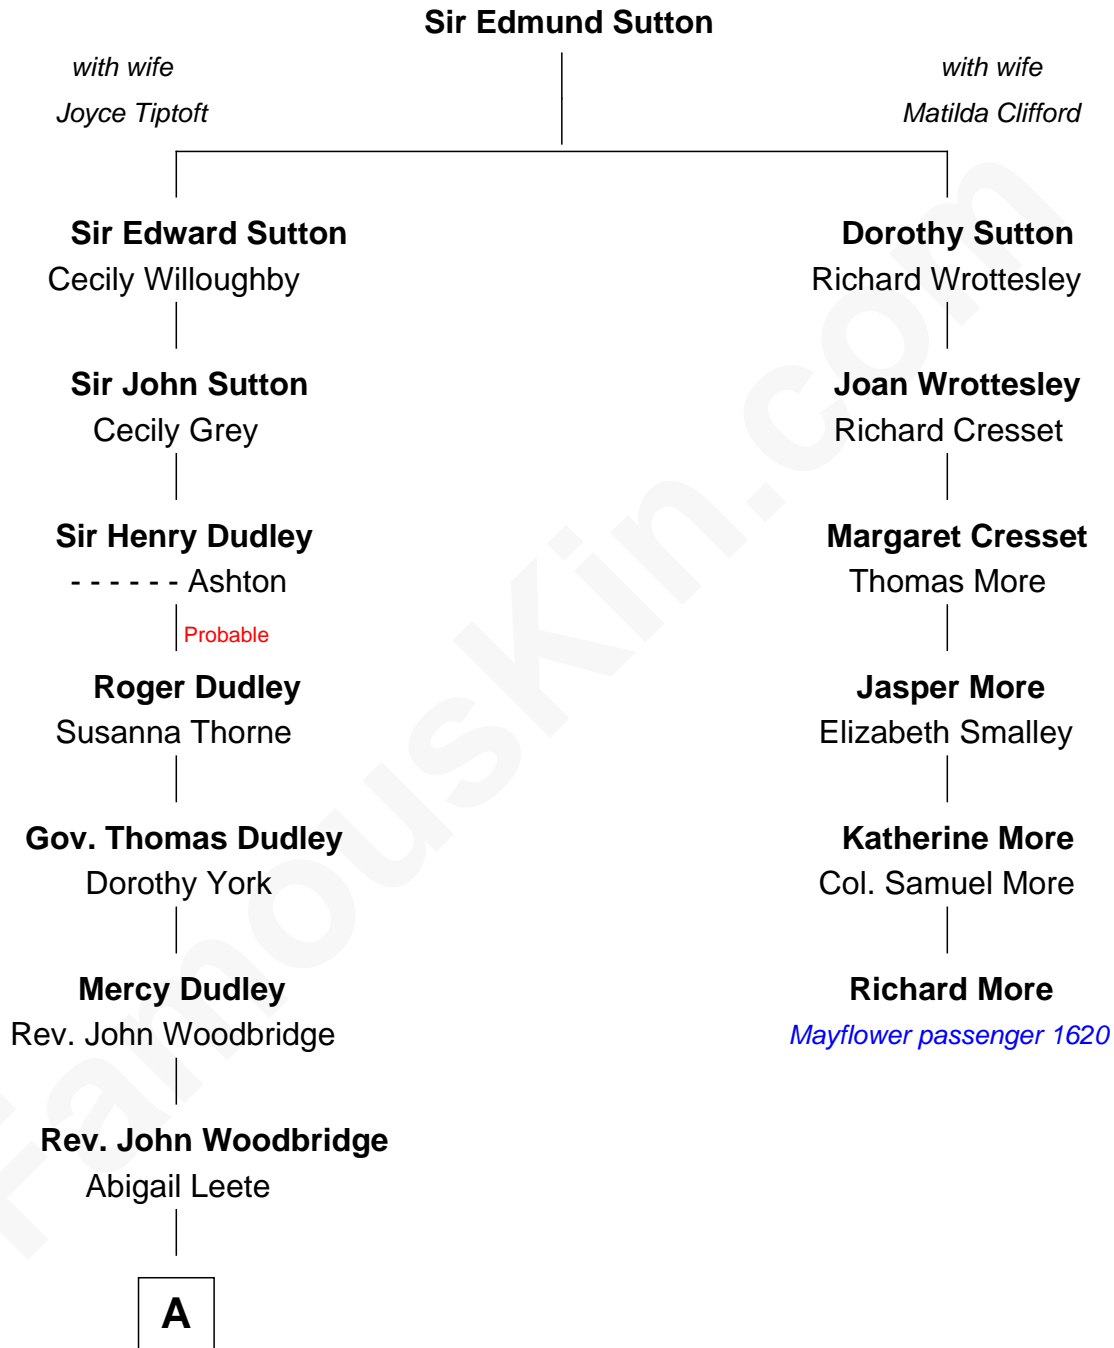

# FamousKin.com Relationship Chart of

**Paget Brewster**

*TV Actress*

**MAYFLOWER**

5th cousin 12 times removed of

**Richard More**

*(c1614 - c1696) Mayflower passenger 1620*

**A**