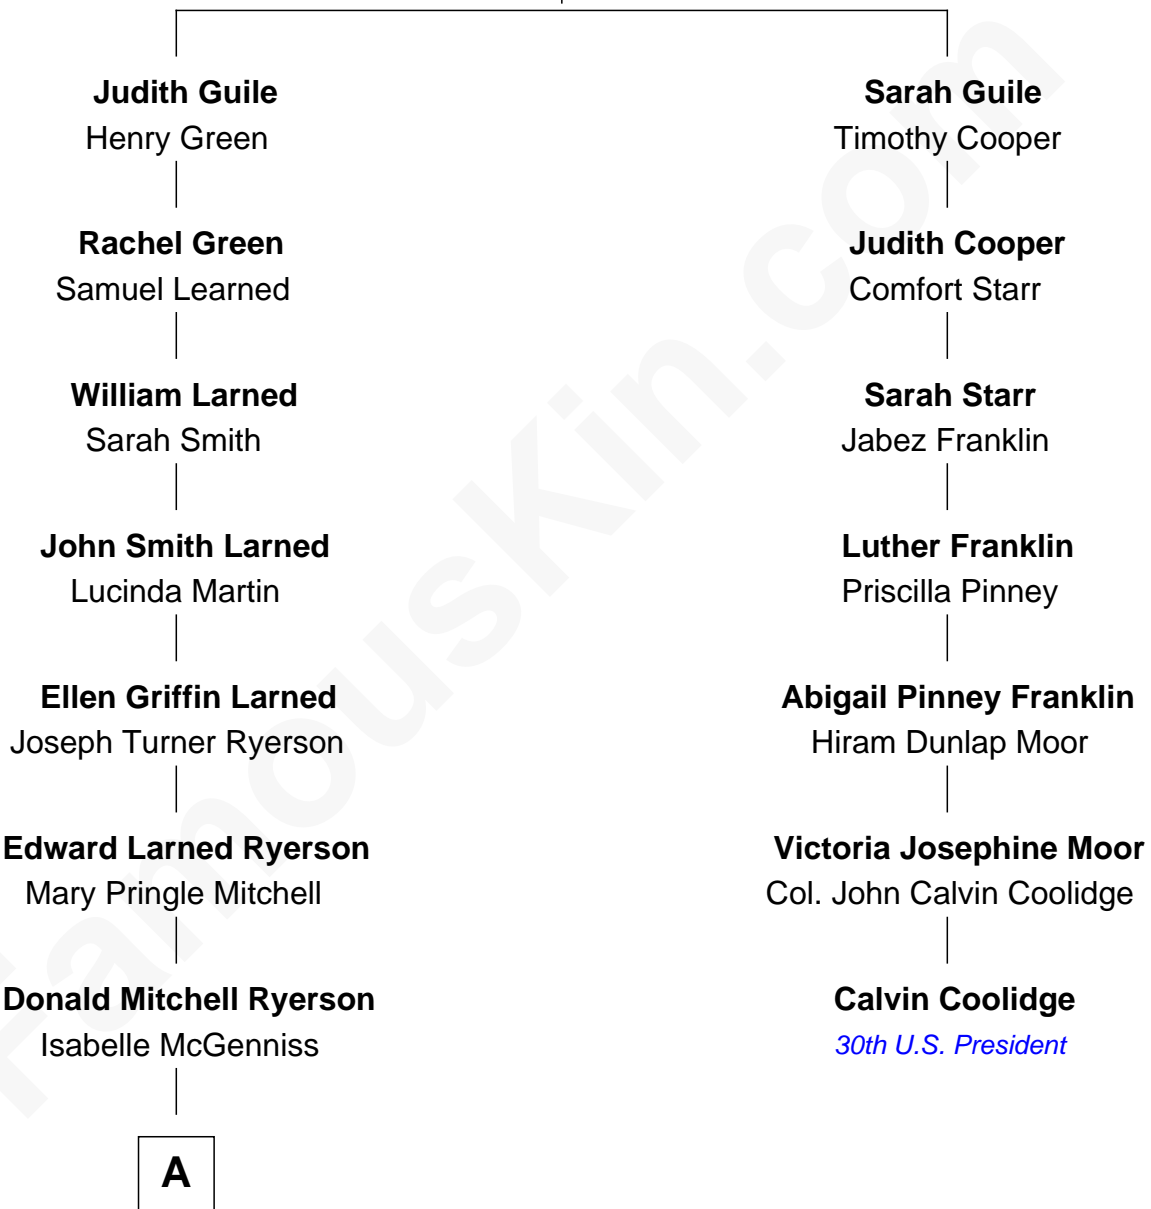

FamousKin.com Relationship Chart of

Paget Brewster
TV Actress

6th cousin 3 times removed of

Calvin Coolidge
30th U.S. President

Ephraim Guile
Martha Bradley

A

—
Joan Ryerson

George Washington Wales Brewster

—
Galen Brewster

Hathaway Tew

—
Paget Brewster

TV Actress

FamousKin.com