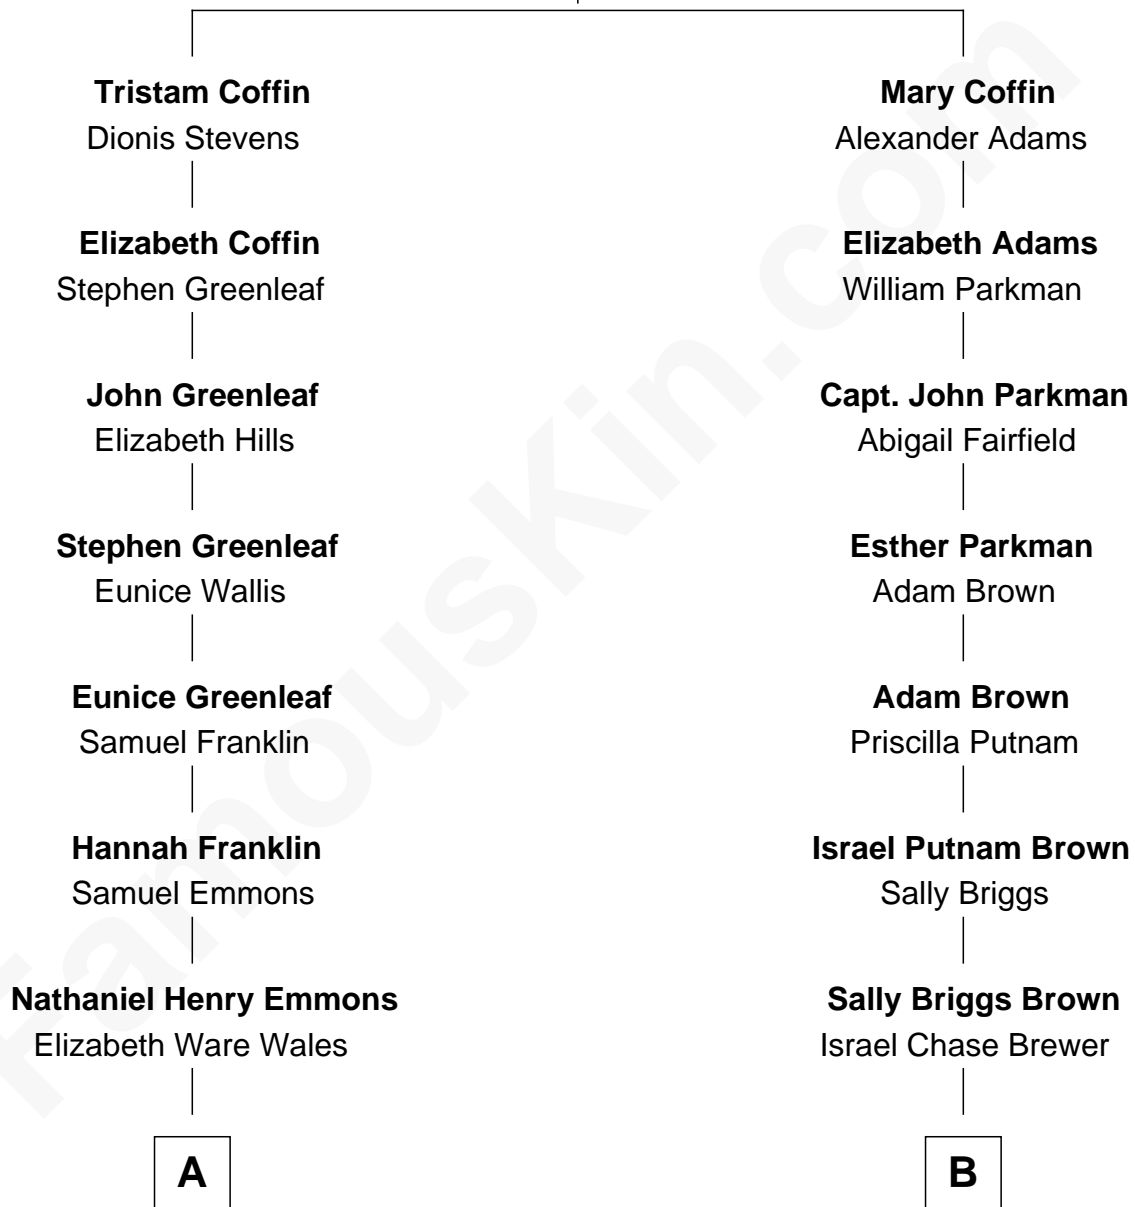

FamousKin.com Relationship Chart of

Paget Brewster
TV Actress

9th cousin 2 times removed of

Calvin Coolidge
30th U.S. President

Peter Coffin
Joan Kember

A

Ann Wales Emmons

Benjamin Brewster

Dr. George Washington Wales Brewster

Ellen Mackenzie Hodge

George Washington Wales Brewster

Joan Ryerson

Galen Brewster

Hathaway Tew

Paget Brewster

TV Actress