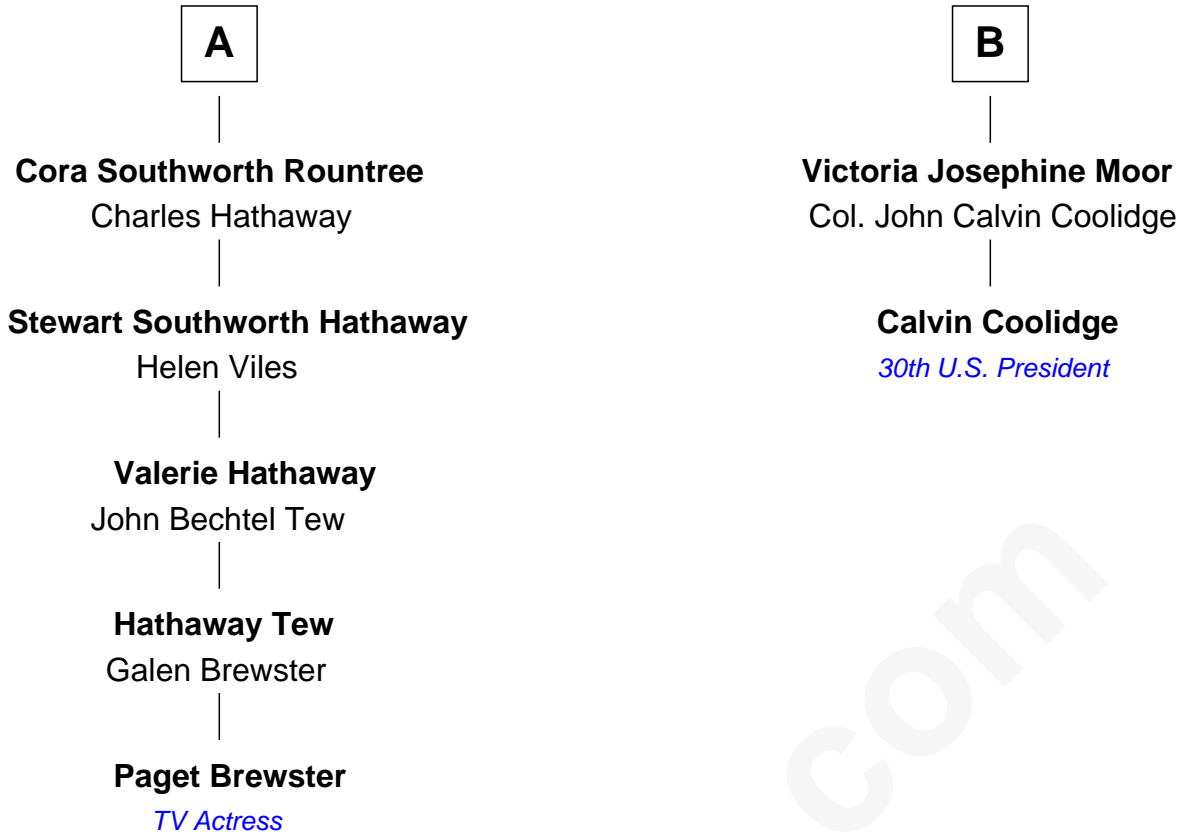

# FamousKin.com Relationship Chart of

**Paget Brewster**

*TV Actress*

8th cousin 3 times removed of

**Calvin Coolidge**

*30th U.S. President*

**John Alden**  
Priscilla Mullins

FamousKin.com