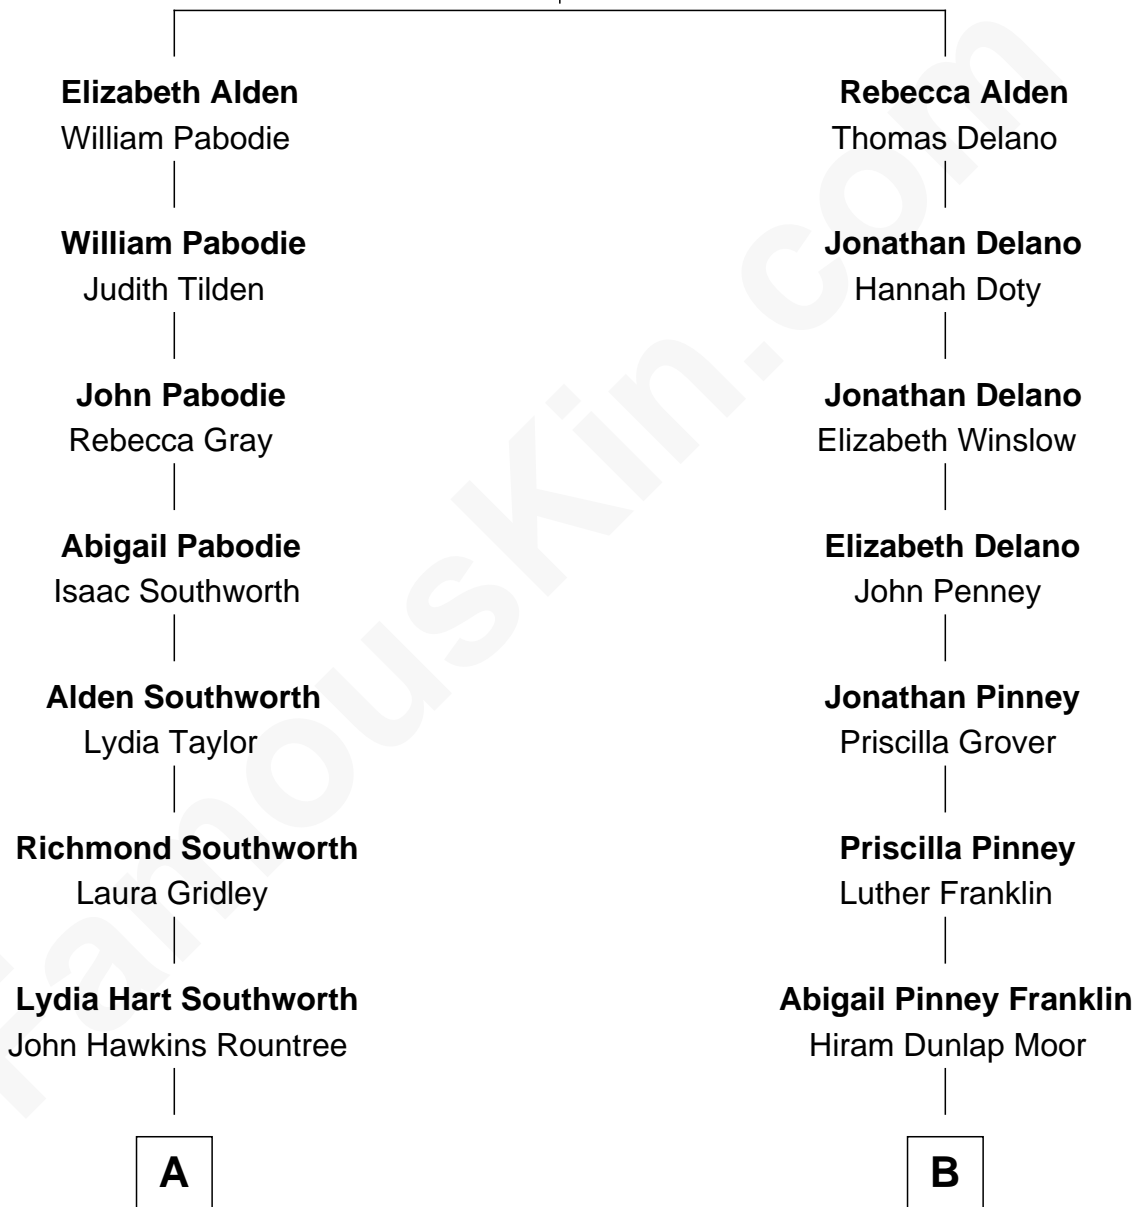

# FamousKin.com Relationship Chart of

**Paget Brewster**

*TV Actress*

8th cousin 3 times removed of

**Calvin Coolidge**

*30th U.S. President*

**John Alden**  
Priscilla Mullins

FamousKin.com