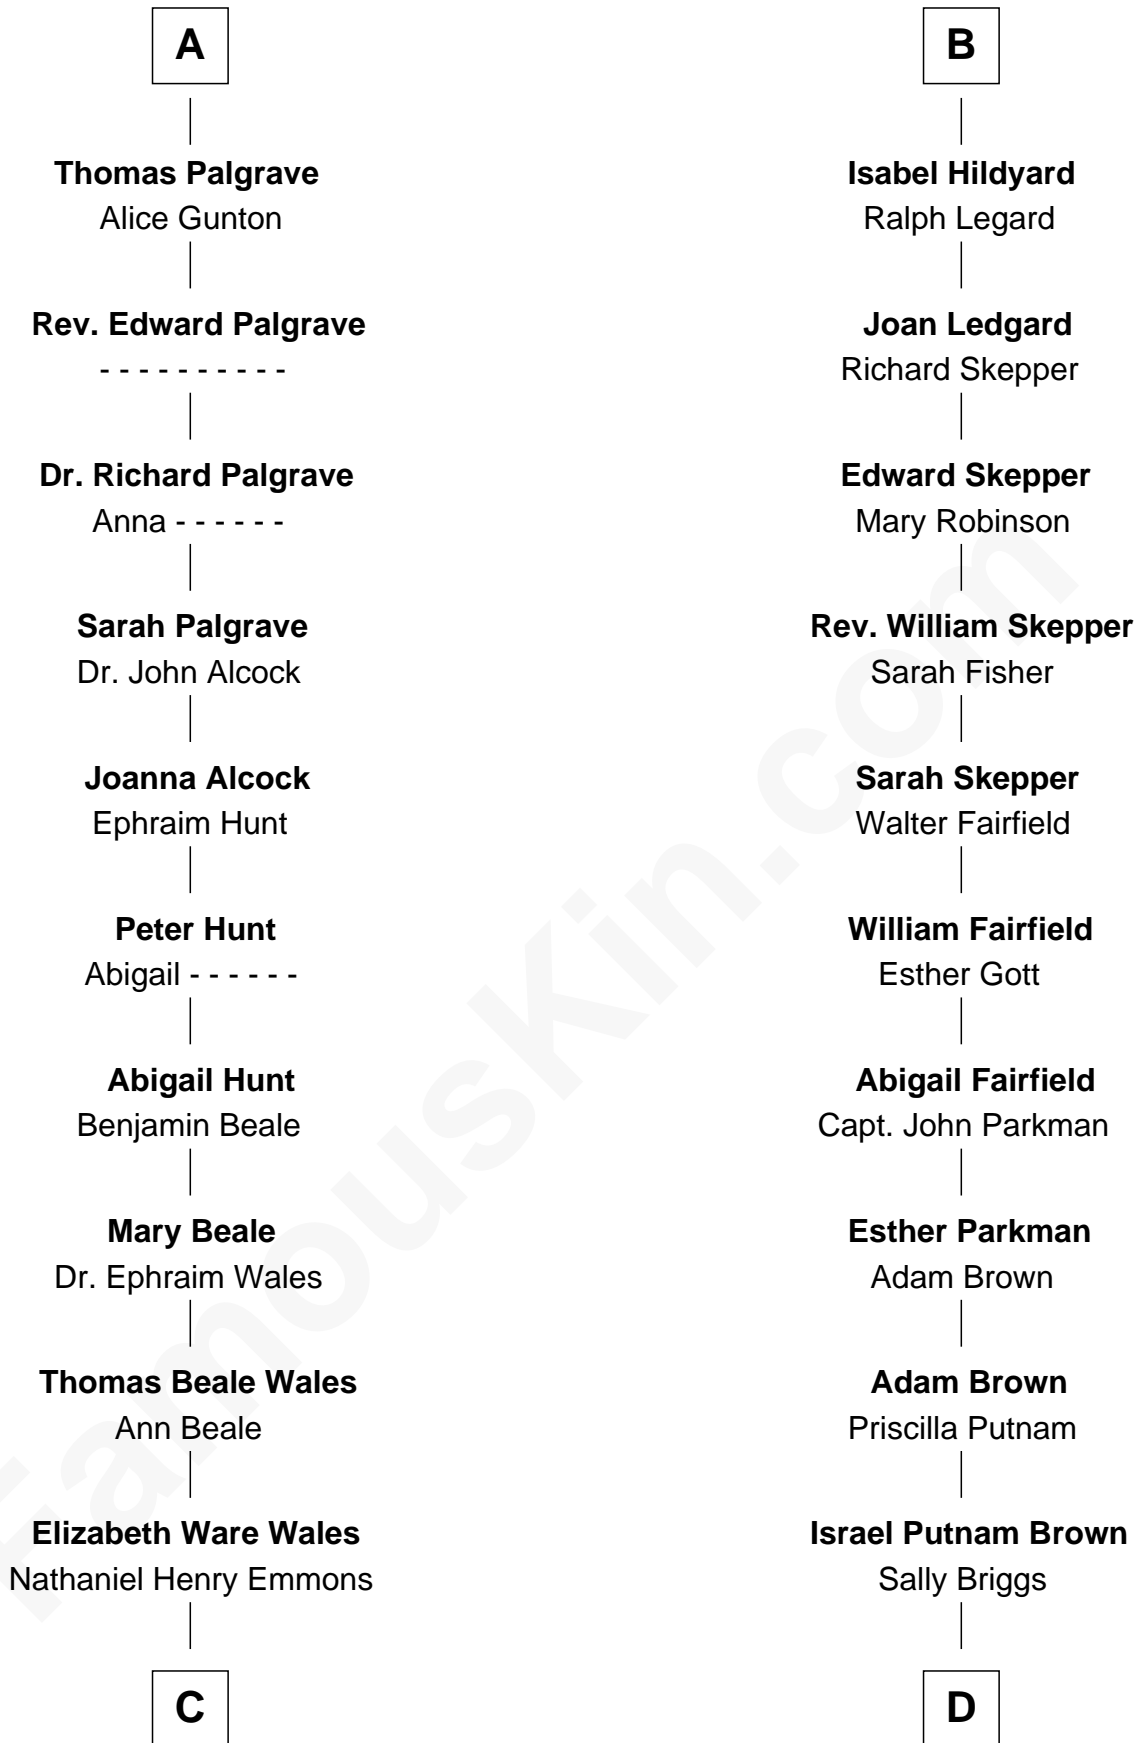

FamousKin.com

Relationship Chart of

Paget Brewster

TV Actress

20th cousin 1 time removed of

Calvin Coolidge

30th U.S. President

Henry Plantagenet

Maud de Chaworth

C

Ann Wales Emmons

Benjamin Brewster

Dr. George Washington Wales Brewster

Ellen Mackenzie Hodge

George Washington Wales Brewster

Joan Ryerson