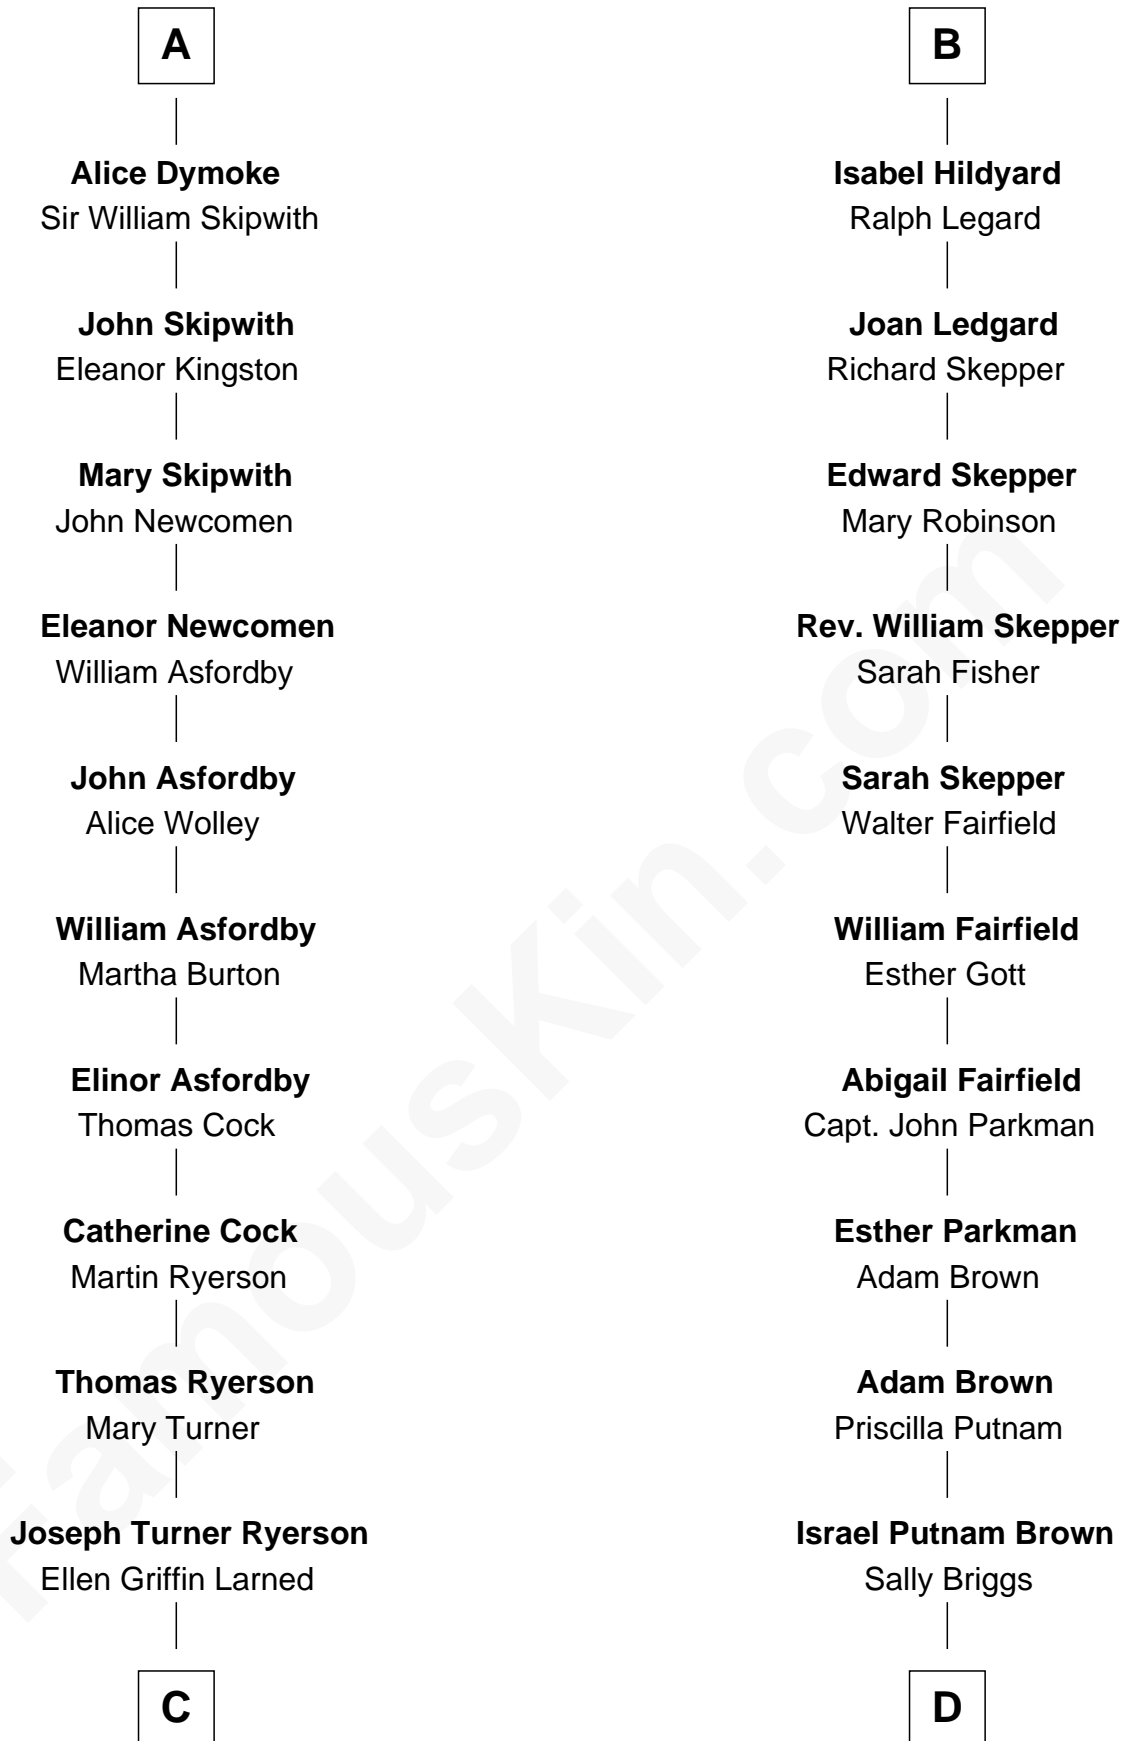

FamousKin.com Relationship Chart of

Paget Brewster

TV Actress

20th cousin 1 time removed of

Calvin Coolidge

30th U.S. President

Sir Hugh I de Audley

Iseult de Mortimer

Alice de Audley
Sir Ralph de Greystoke

Sir William de Greystoke
Joan FitzHenry

Sir Ralph de Greystoke
Katherine de Clifford

Maud de Greystoke
Eudo de Welles

Sir Lionel de Welles
Joan de Waterton

Margaret de Welles
Sir Thomas Dymoke

Elizabeth Wentworth
Sir Martin de la See

Joan de la See
Sir Piers Hildyard

B

C

Edward Larned Ryerson

Mary Pringle Mitchell

Donald Mitchell Ryerson

Isabelle McGenniss